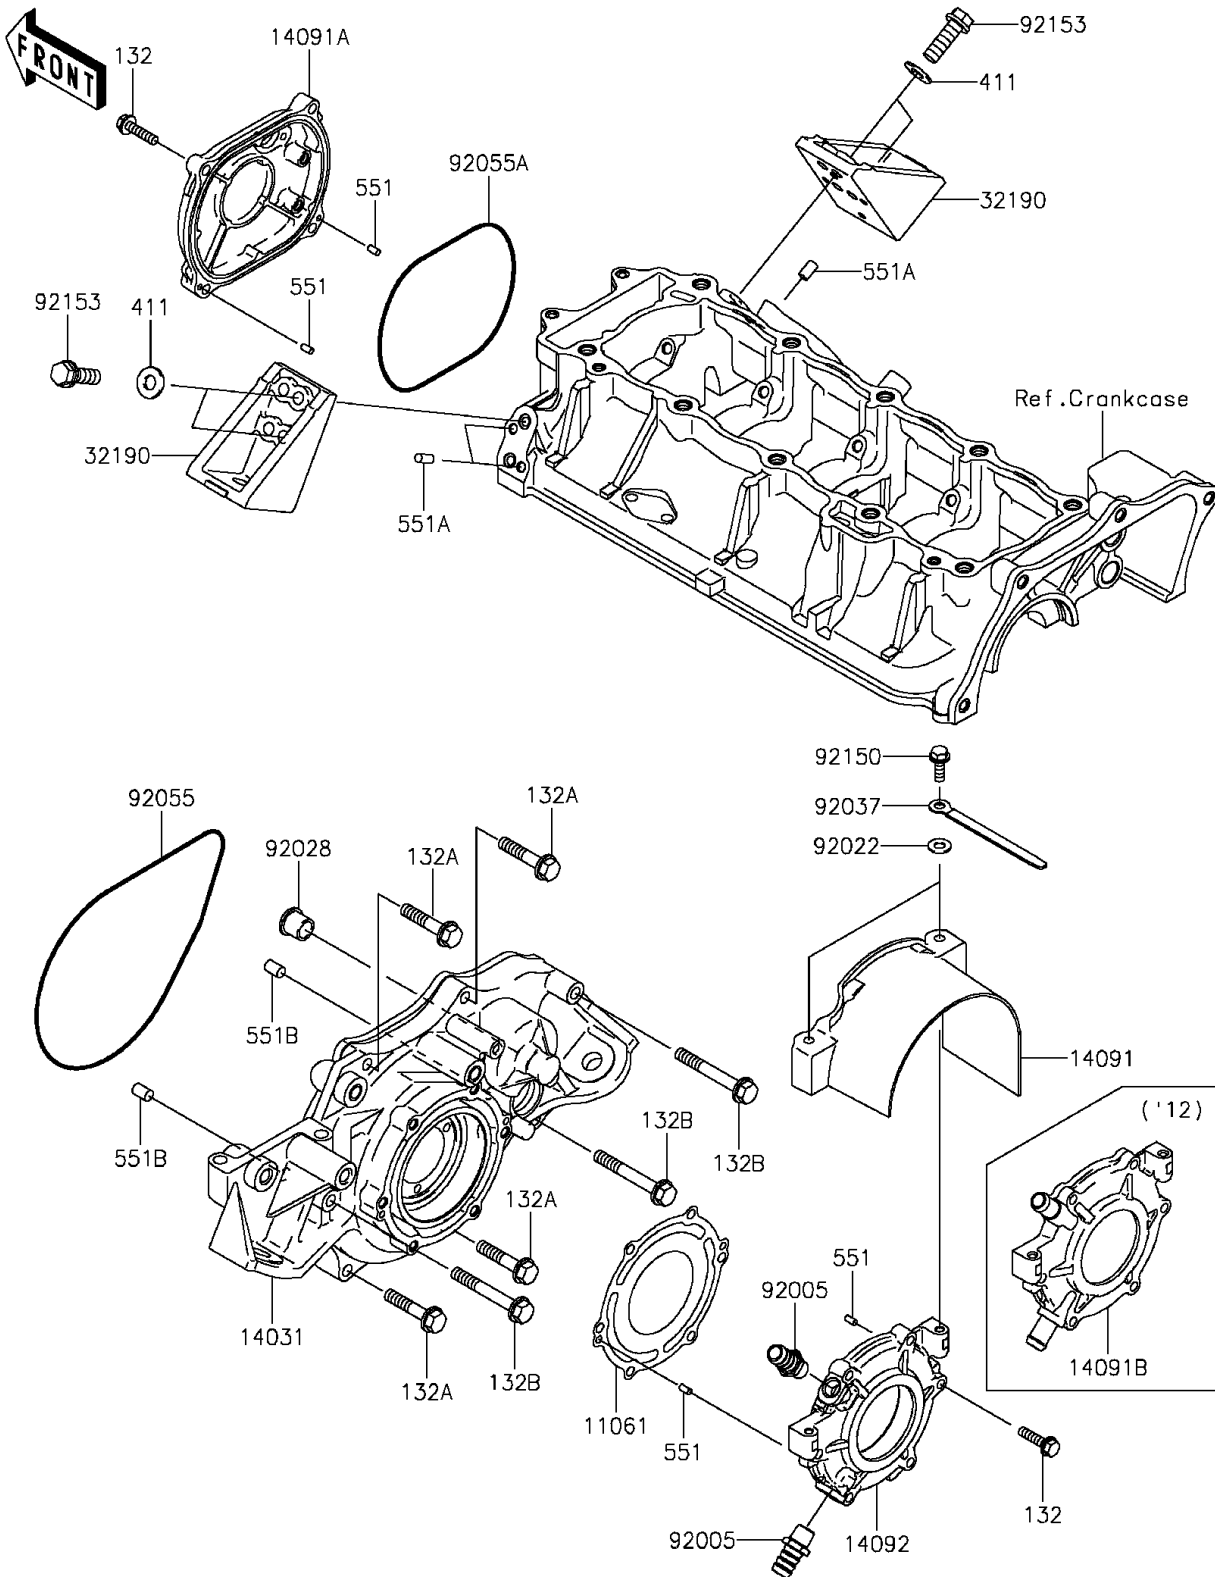

2016 JET SKI® ULTRA® LX

PARTS DIAGRAM

Engine Cover(s)

E1431

2016 JET SKI® ULTRA® LX

PARTS LIST

Engine Cover(s)

ITEM NAME

PART NUMBER

QUANTITY
