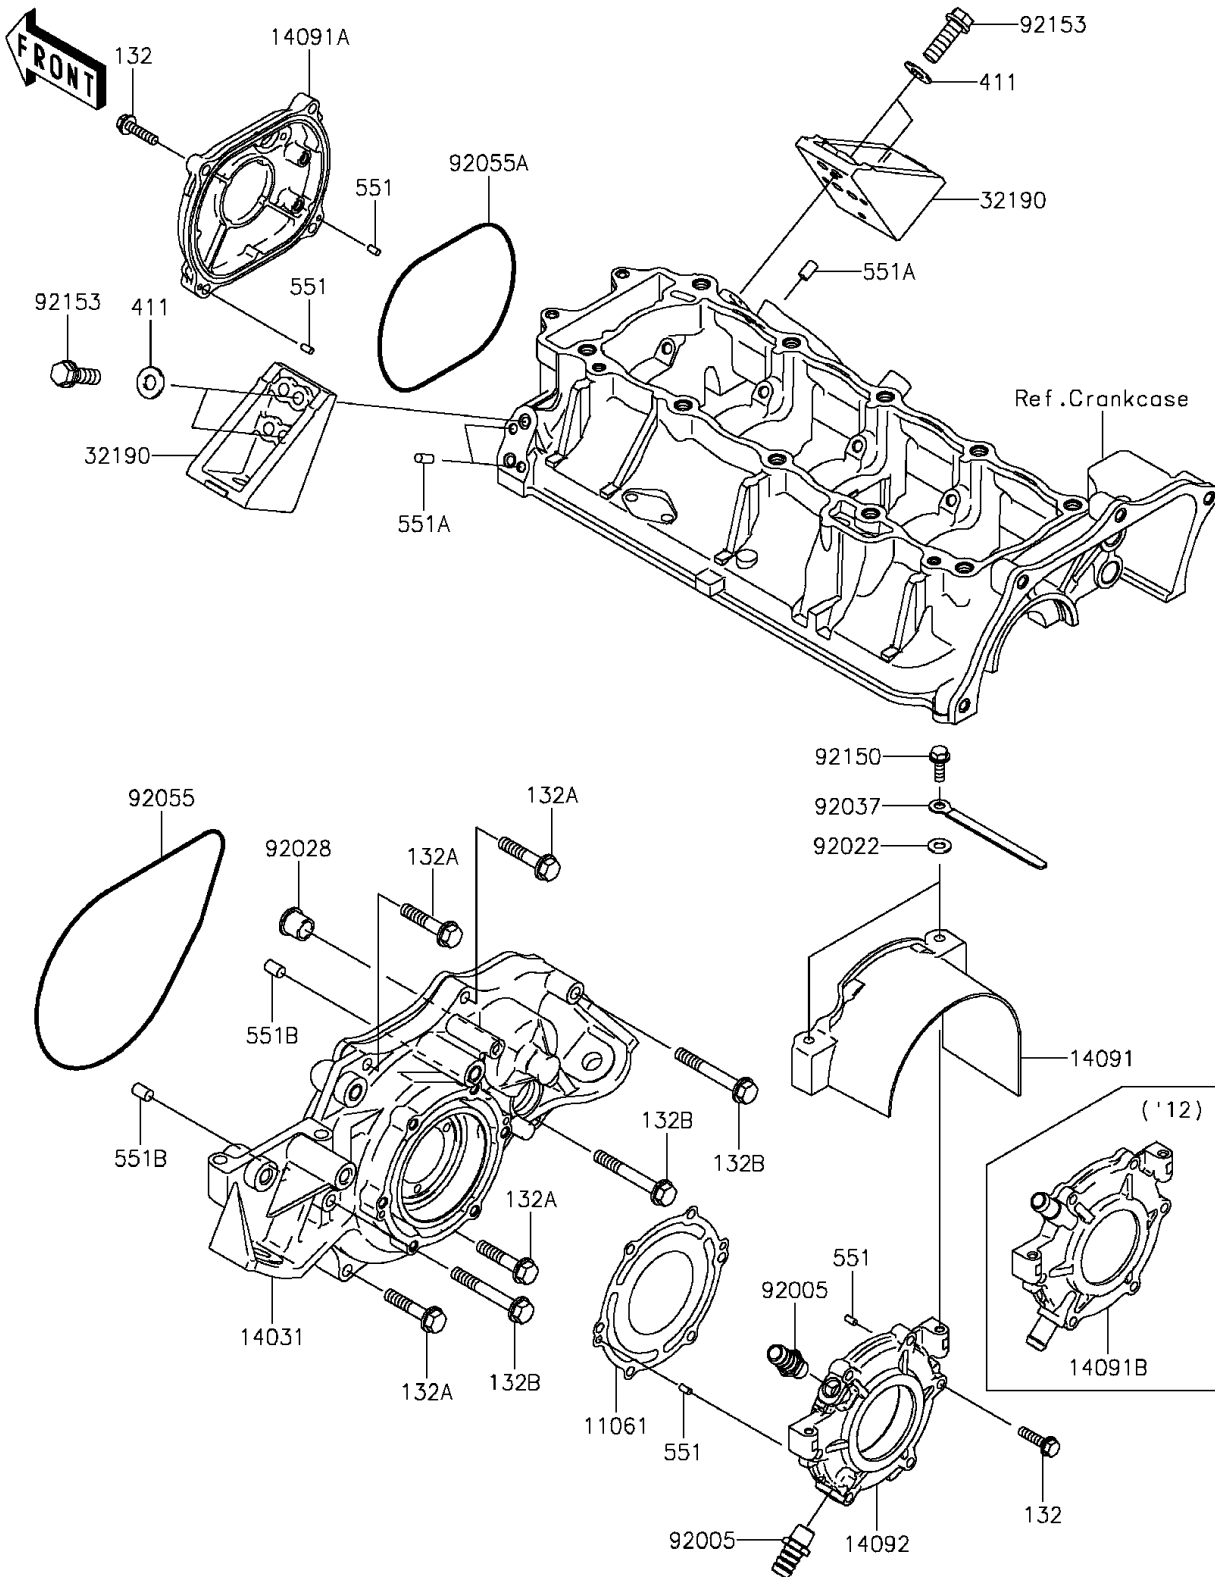

2015 JET SKI® ULTRA® LX

PARTS DIAGRAM

Engine Cover(s)

E1431

2015 JET SKI® ULTRA® LX

PARTS LIST

Engine Cover(s)

ITEM NAME

PART NUMBER

QUANTITY
