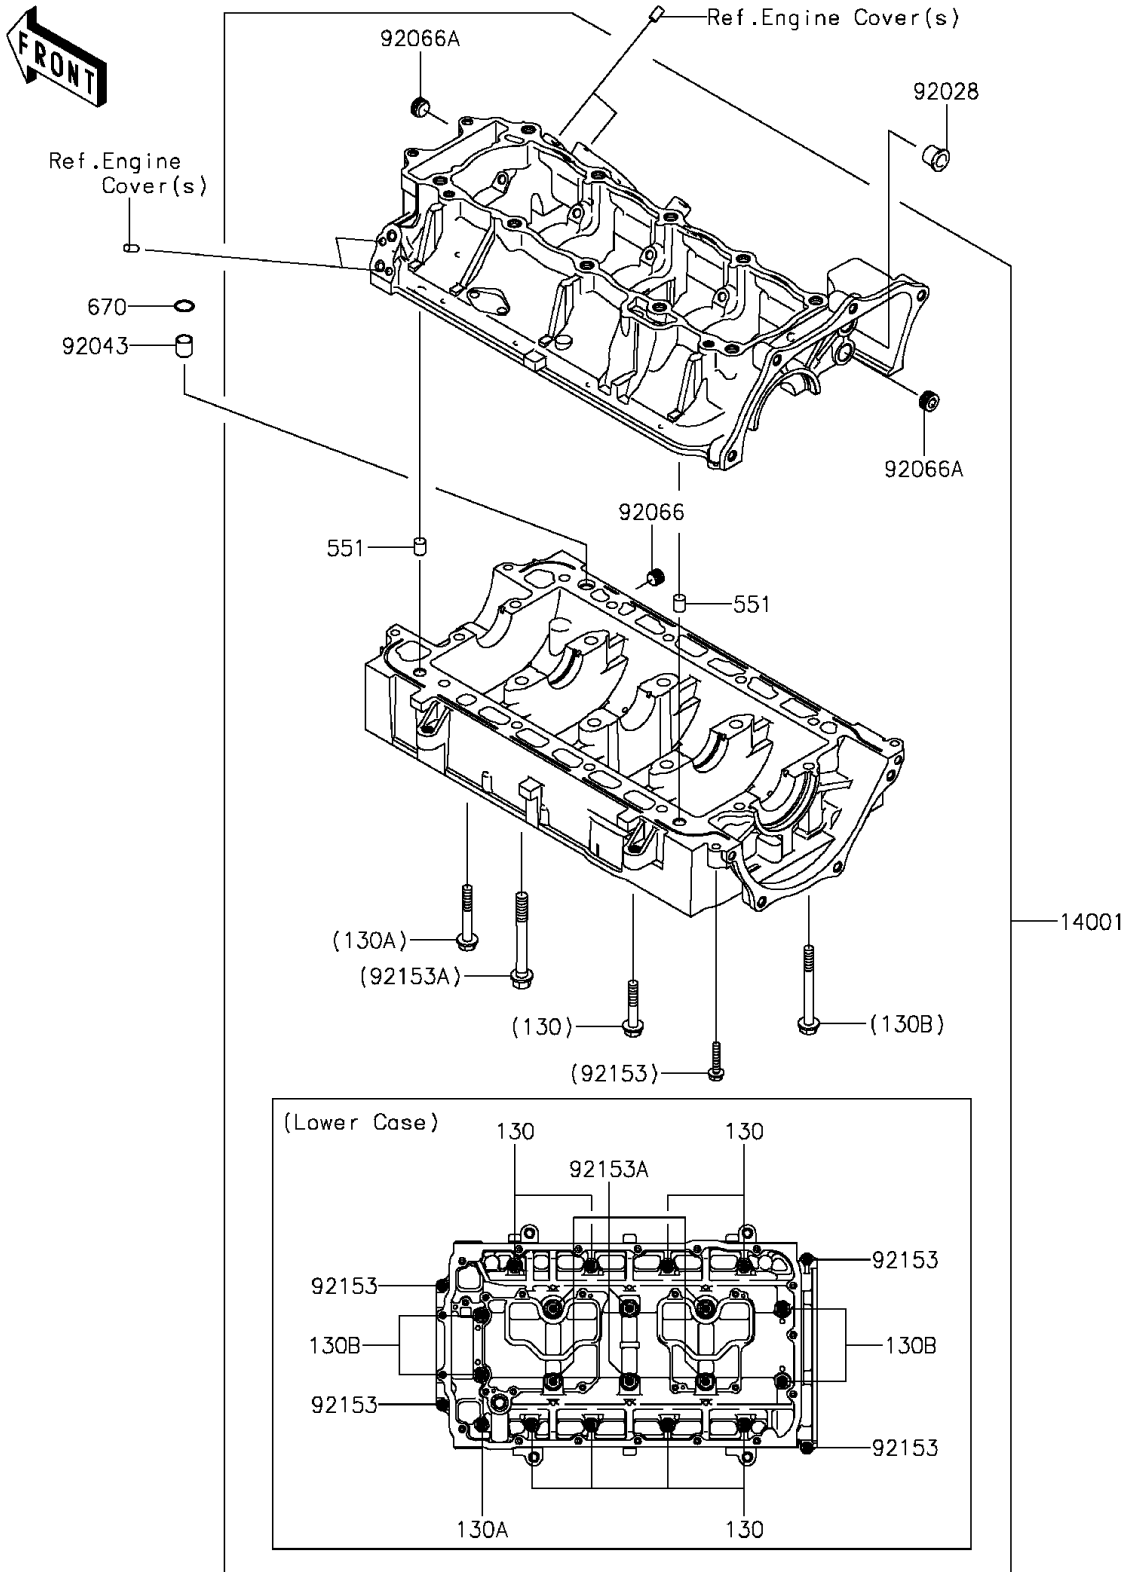

2016 JET SKI® ULTRA® LX

PARTS DIAGRAM

Crankcase

E1411

2016 JET SKI® ULTRA® LX

PARTS LIST

Crankcase

ITEM NAME

PART NUMBER

QUANTITY
