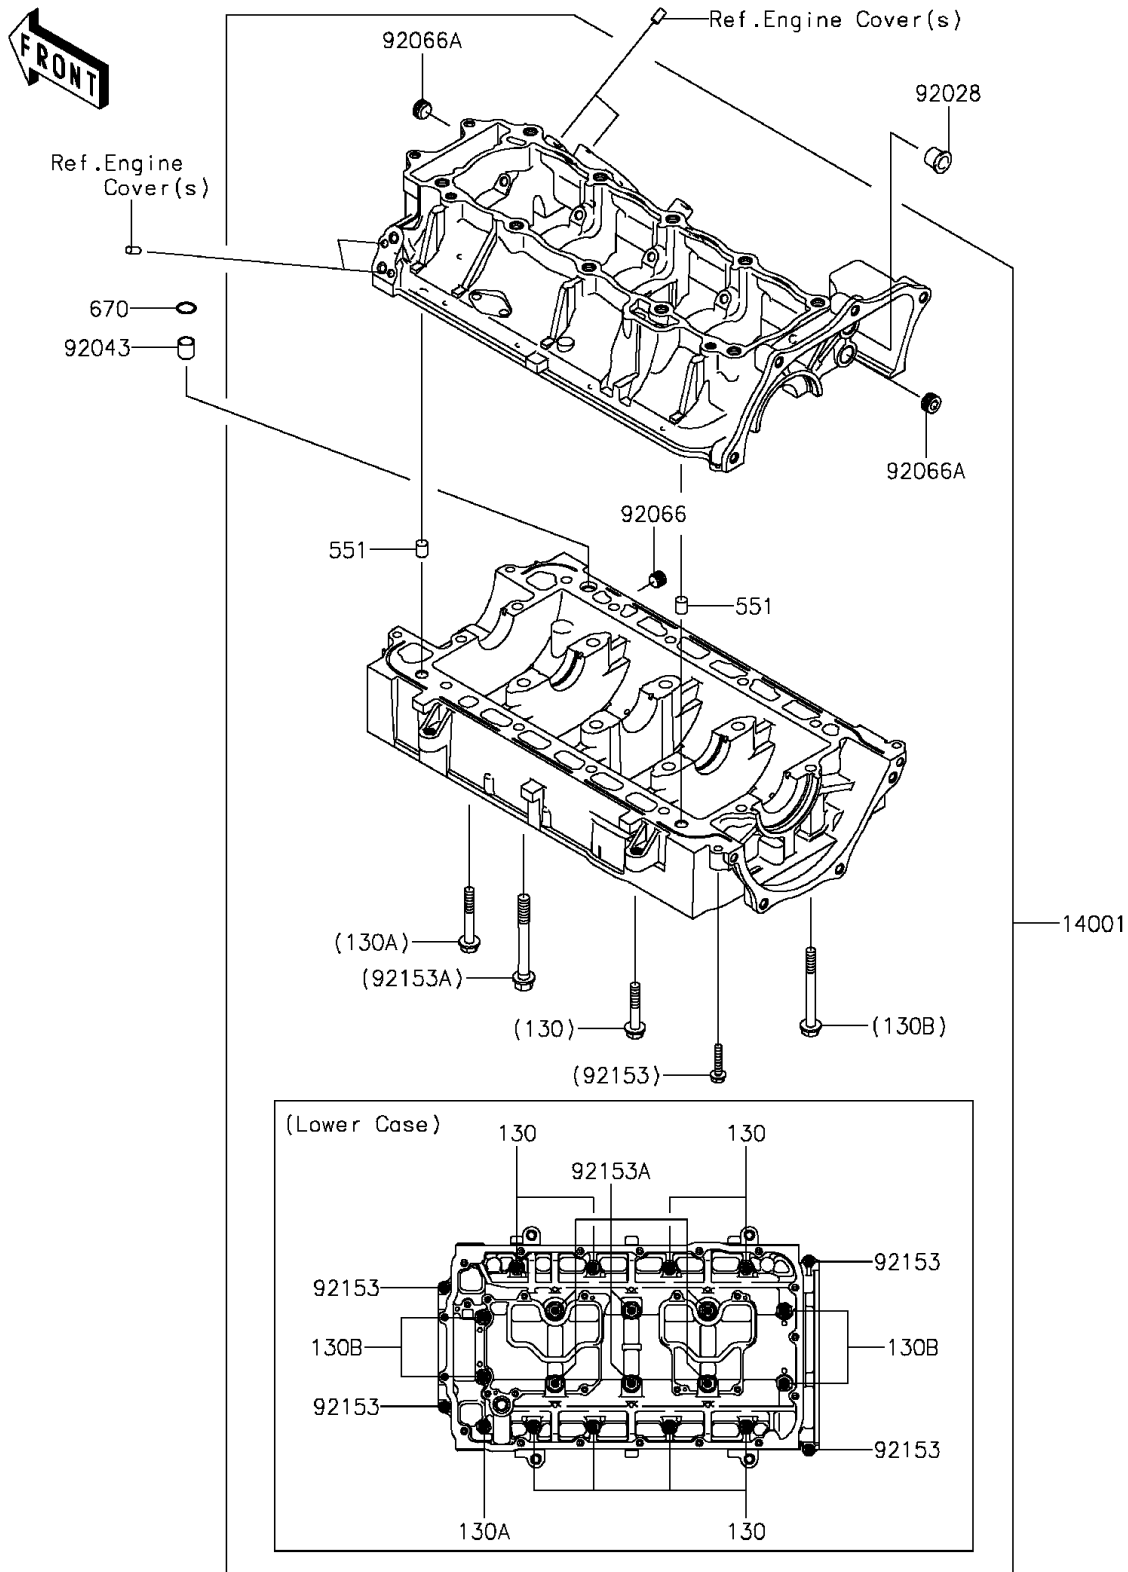

2015 JET SKI® ULTRA® LX

PARTS DIAGRAM

Crankcase

E1411

2015 JET SKI® ULTRA® LX

PARTS LIST

Crankcase

ITEM NAME

PART NUMBER

QUANTITY
