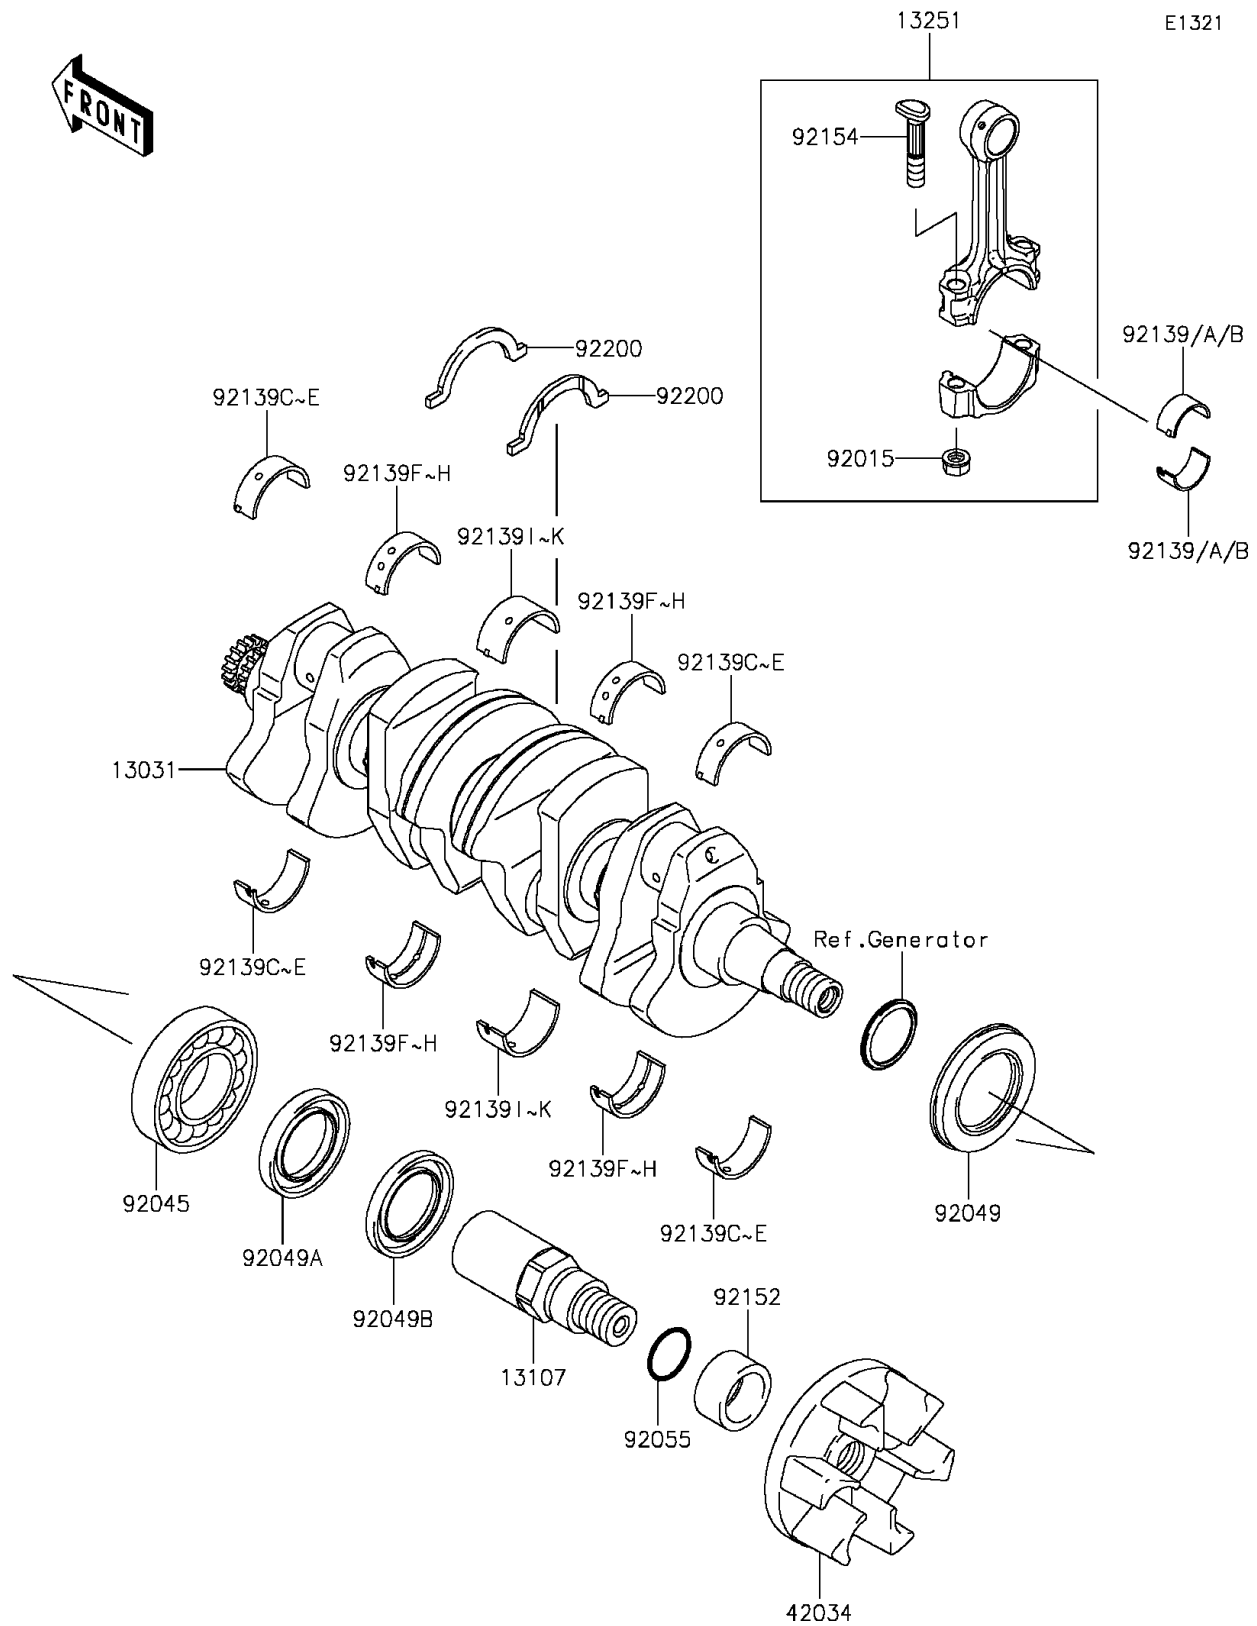

2016 JET SKI® ULTRA® LX

PARTS DIAGRAM

Crankshaft

2016 JET SKI® ULTRA® LX

PARTS LIST

Crankshaft

Kawasaki

Let the Good Times Roll®

ITEM NAME

PART NUMBER

QUANTITY
