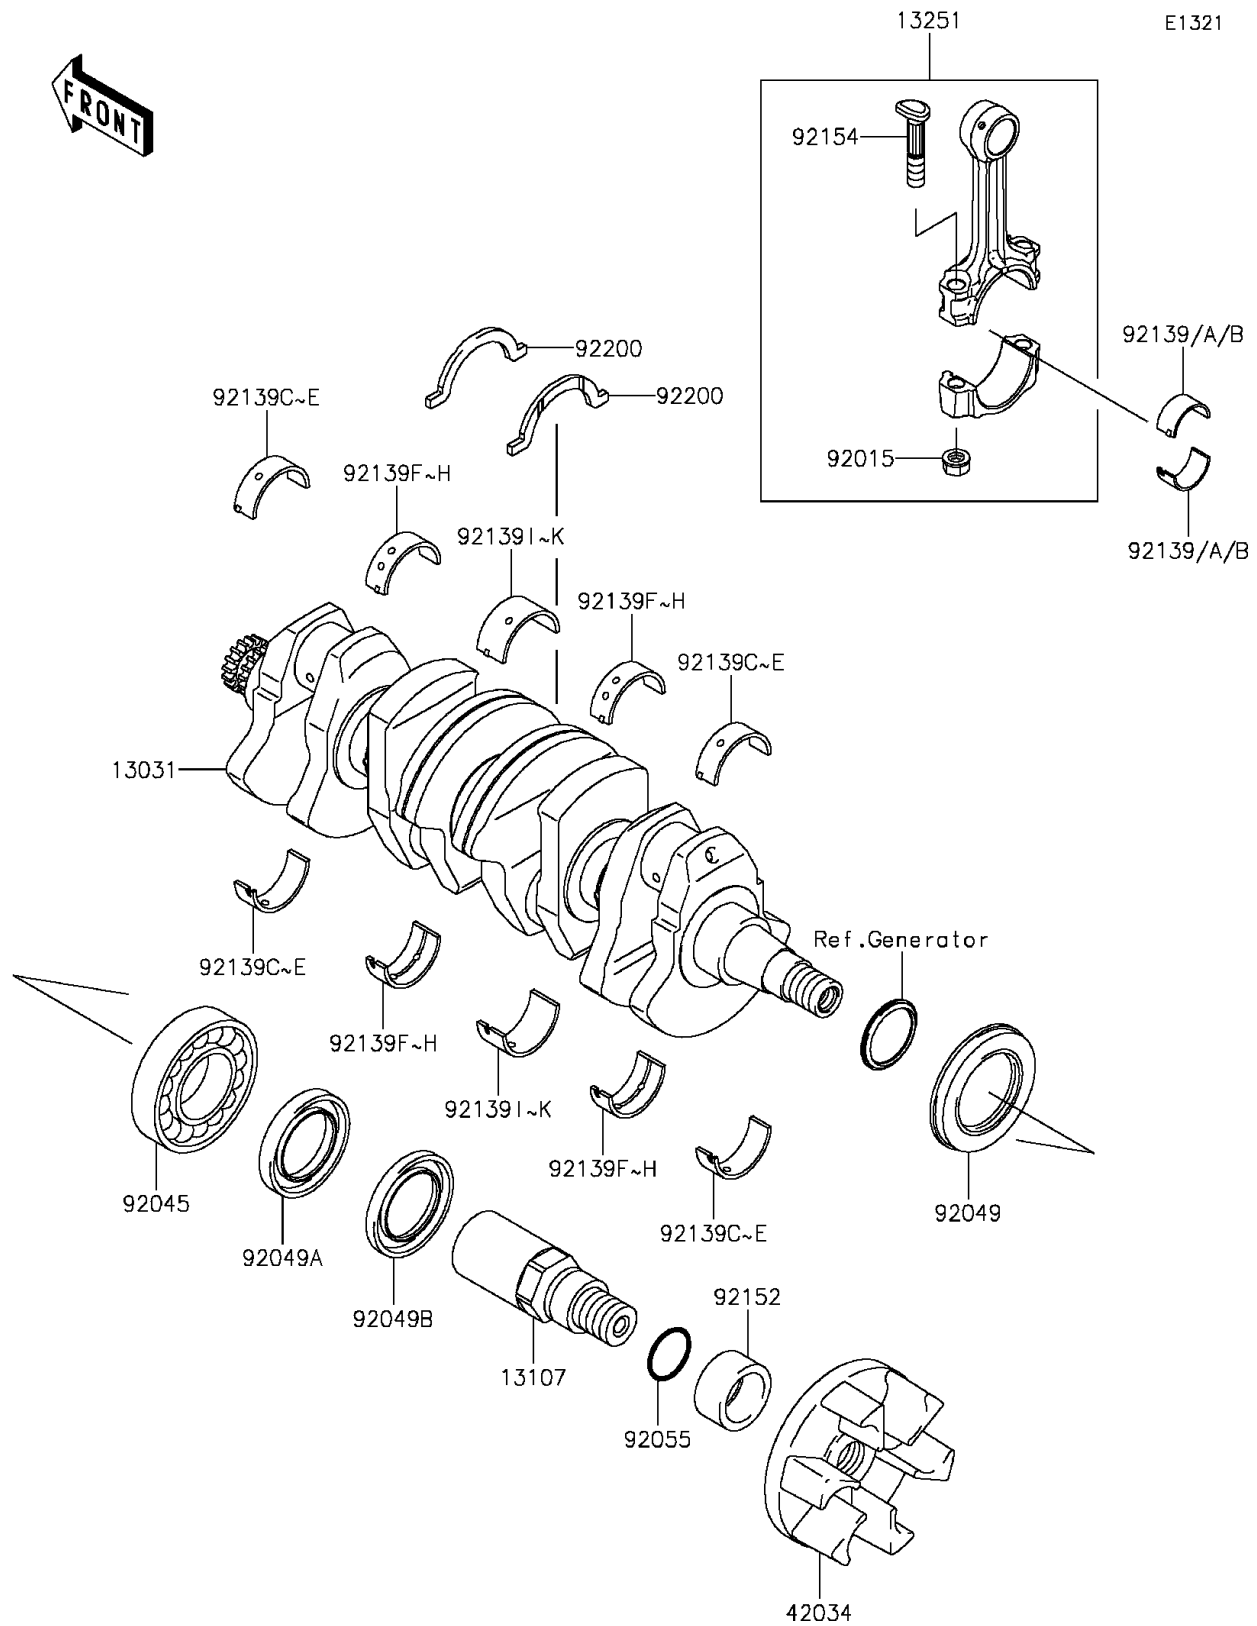

2015 JET SKI® ULTRA® LX

PARTS DIAGRAM

Crankshaft

2015 JET SKI® ULTRA® LX

PARTS LIST

Crankshaft

ITEM NAME

PART NUMBER

QUANTITY
