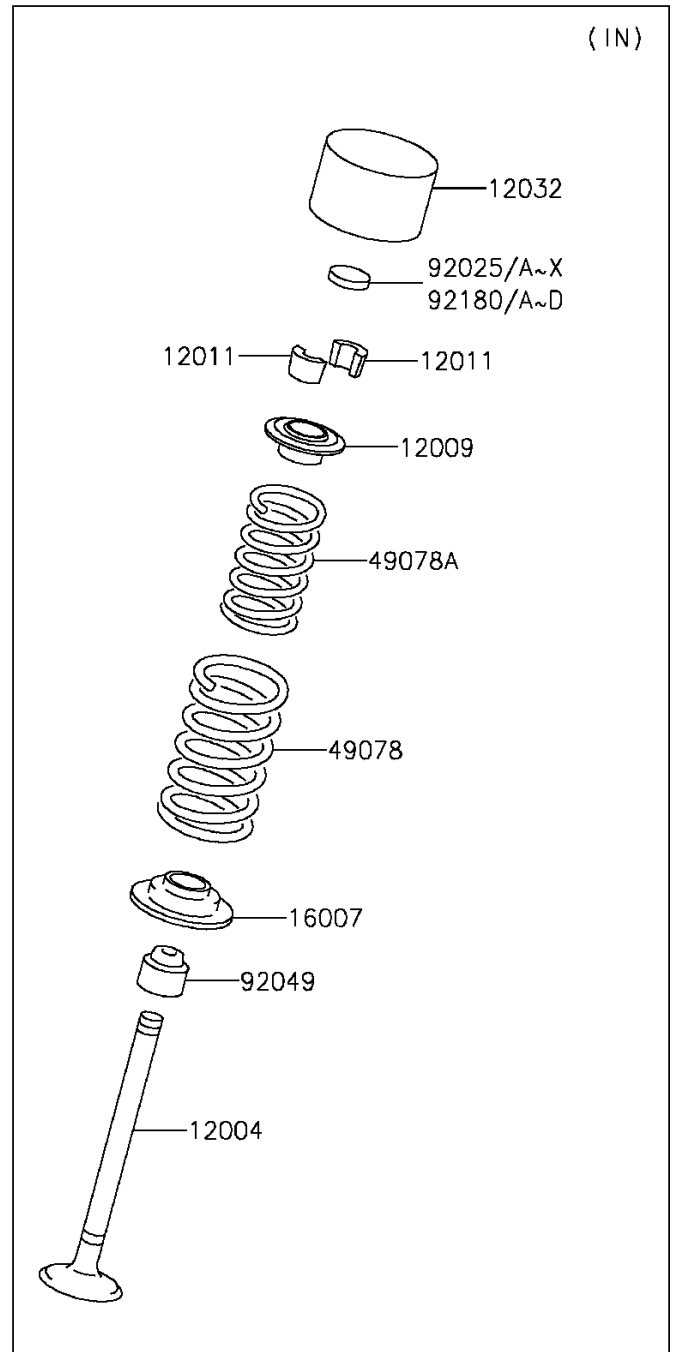

2016 JET SKI® ULTRA® LX

PARTS DIAGRAM

Valve(s)

E1210

(IN)

(EX)

2016 JET SKI® ULTRA® LX

PARTS LIST

Valve(s)

ITEM NAME

PART NUMBER

QUANTITY
