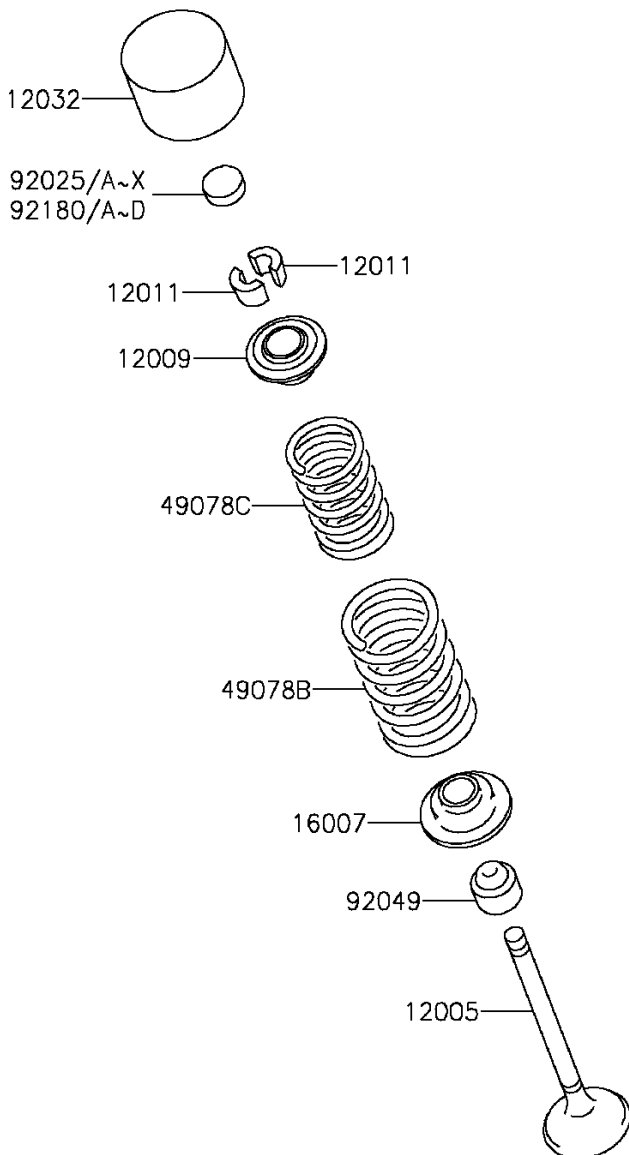

2016 JET SKI® ULTRA® LX

PARTS DIAGRAM

Valve(s)

E1210

(IN)

(EX)

2016 JET SKI® ULTRA® LX

PARTS LIST

Valve(s)

ITEM NAME

PART NUMBER

QUANTITY
