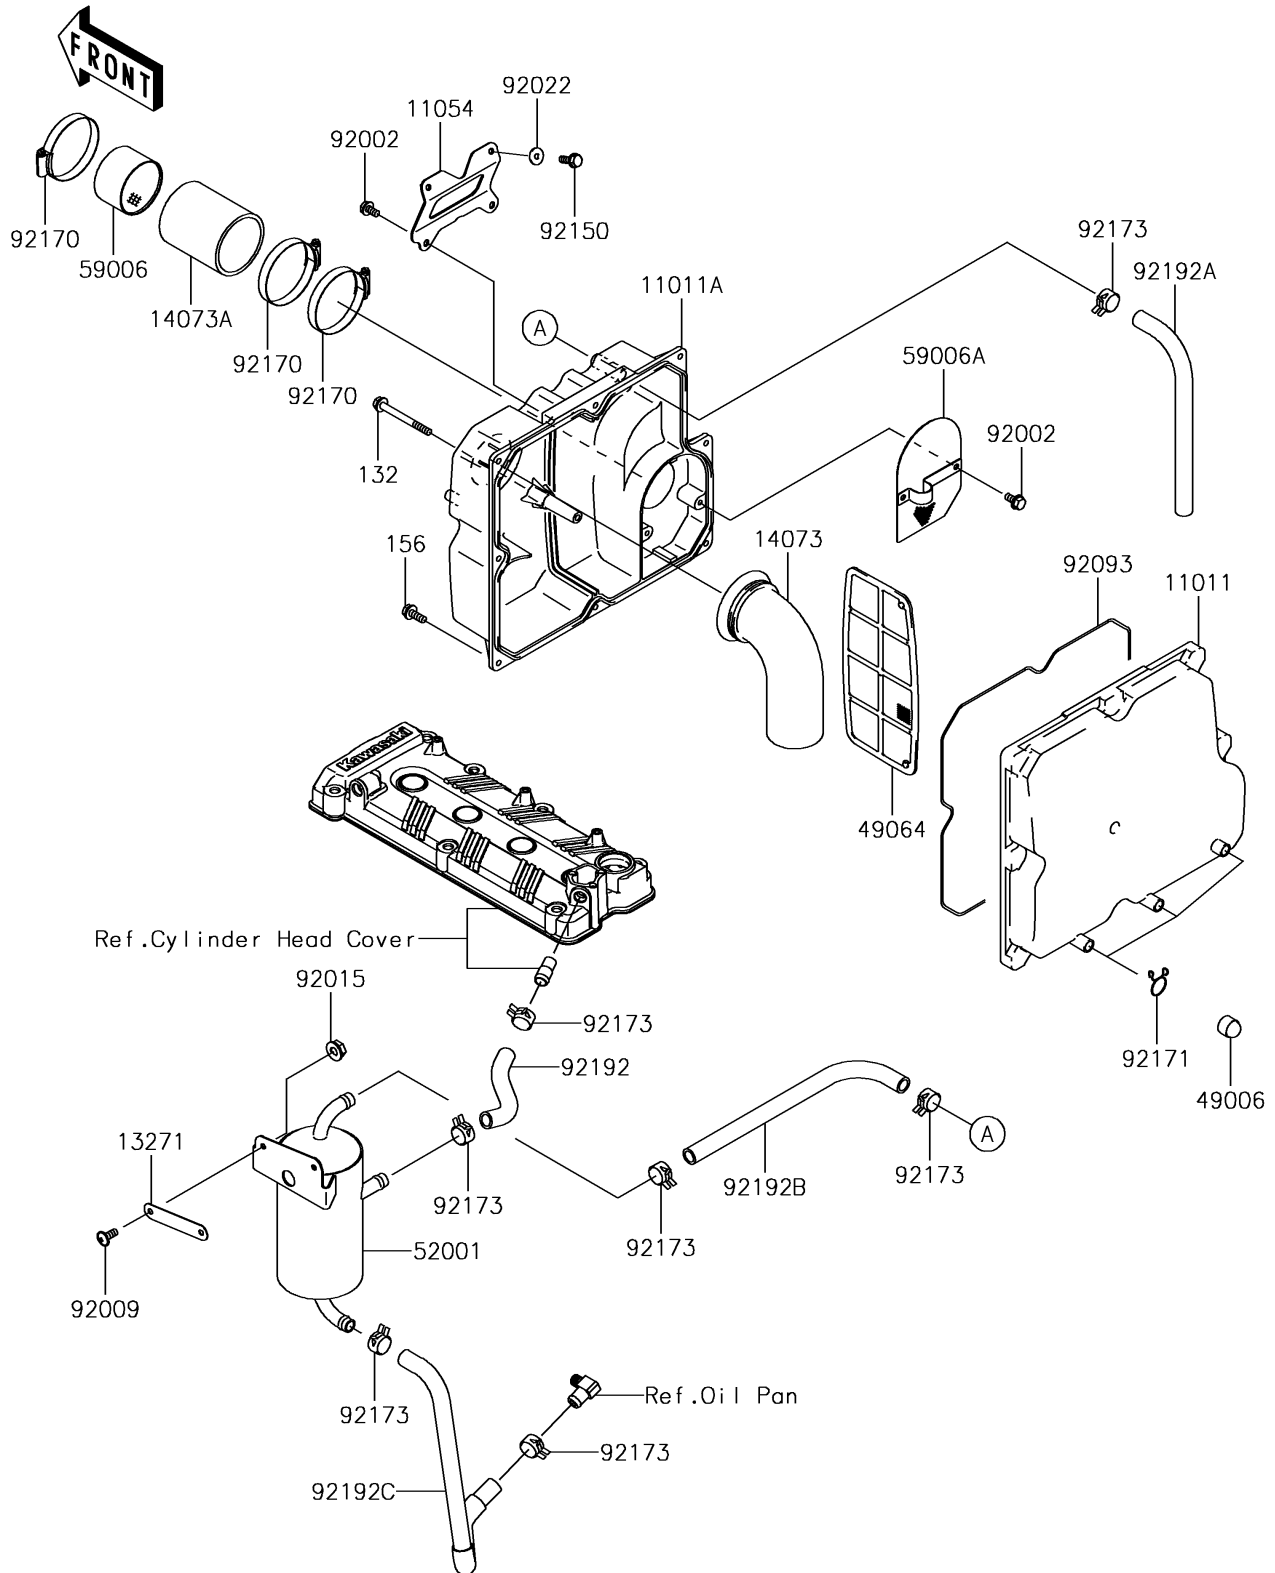

2014 JET SKI® Ultra® LX

PARTS DIAGRAM

Intake Silencer

E1130

2014 JET SKI® Ultra® LX

PARTS LIST

Intake Silencer

ITEM NAME

PART NUMBER

QUANTITY
