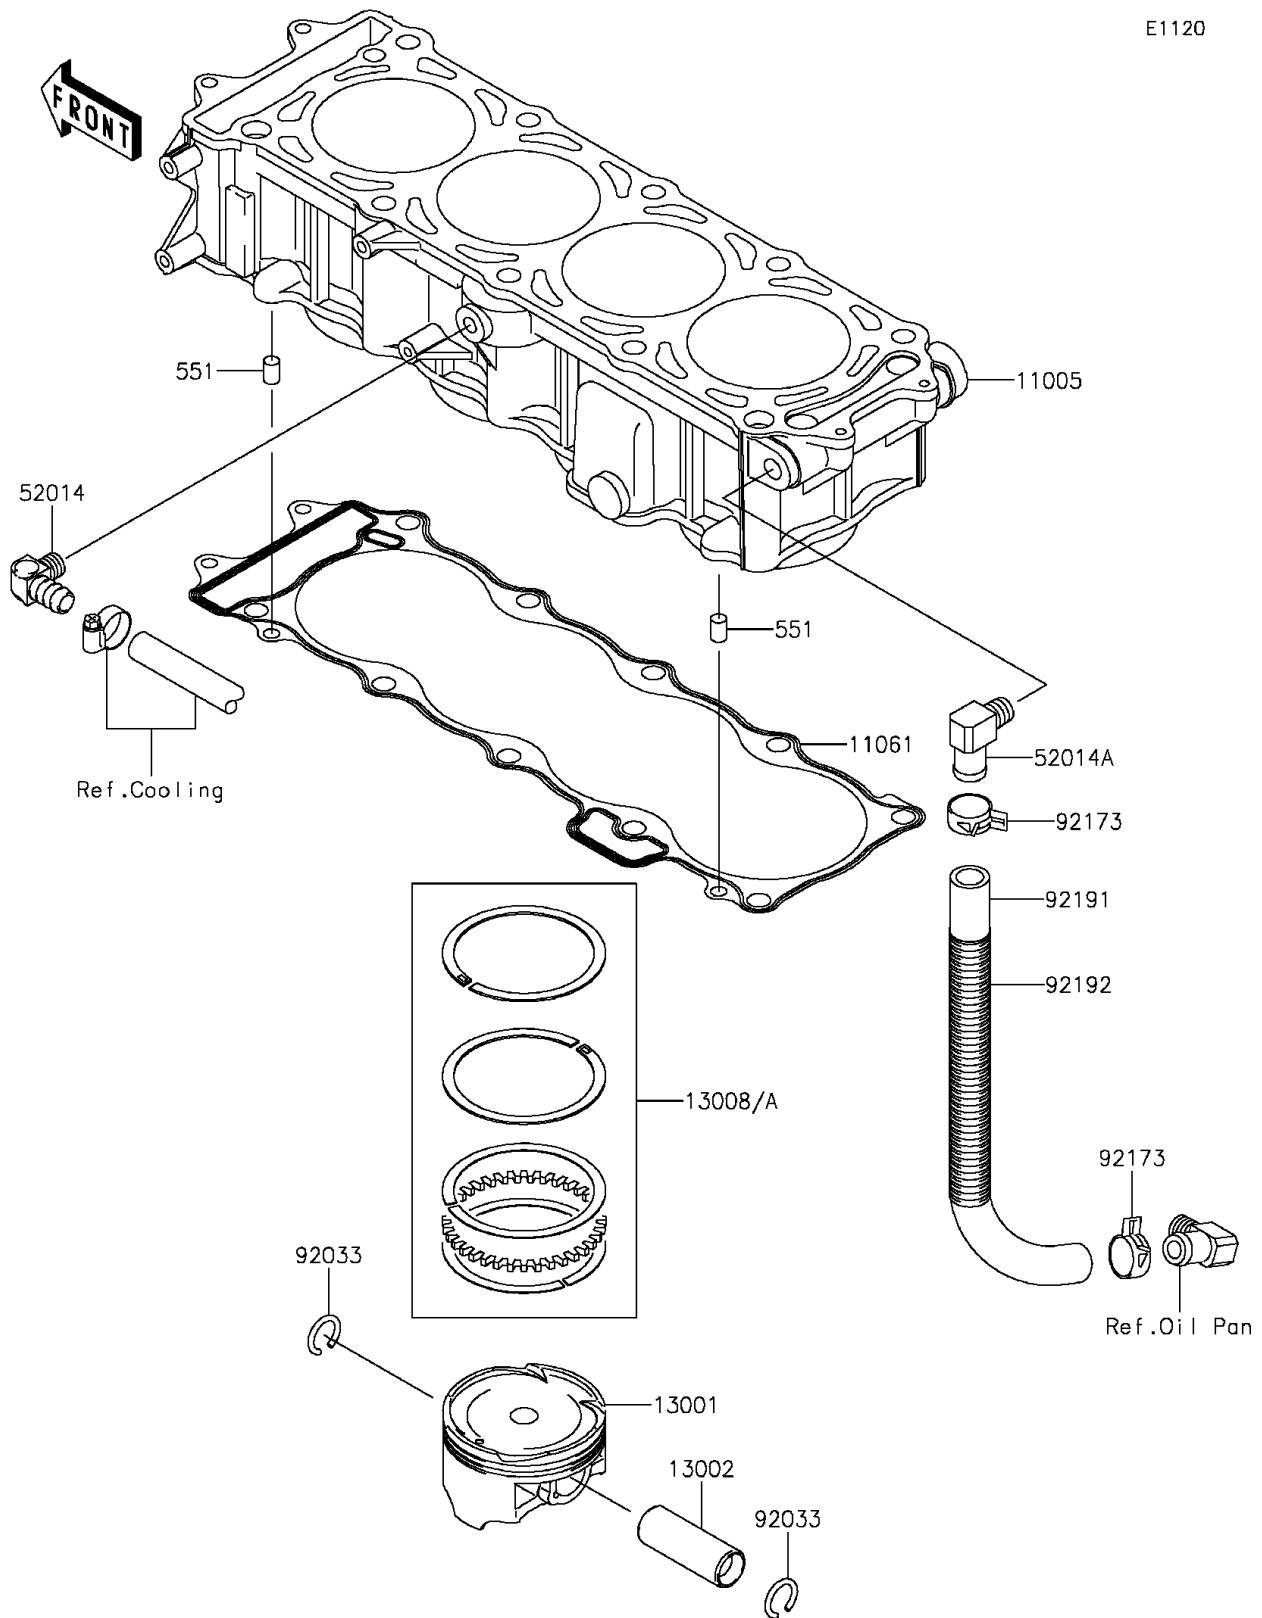

2016 JET SKI® ULTRA® LX

PARTS DIAGRAM

Cylinder/Piston(s)

E1120

2016 JET SKI® ULTRA® LX

PARTS LIST

Cylinder/Piston(s)

Kawasaki
Let the Good Times Roll®

ITEM NAME

PART NUMBER

QUANTITY
