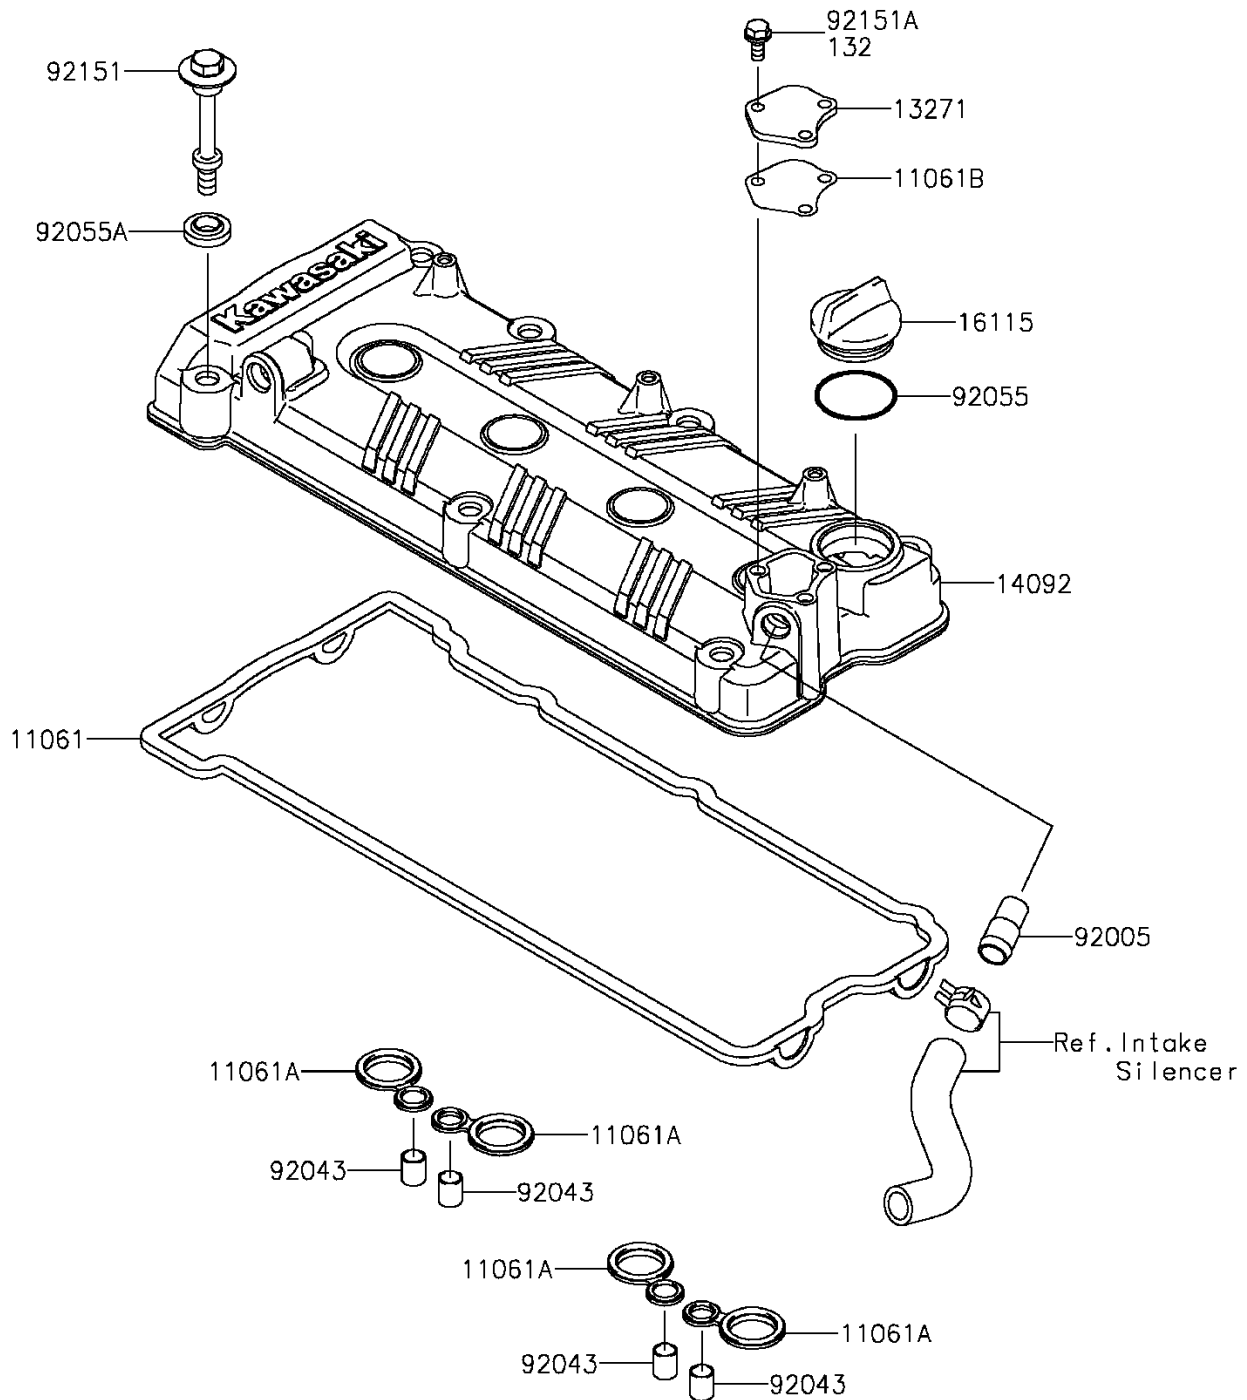

2016 JET SKI® ULTRA® LX

PARTS DIAGRAM Cylinder Head Cover

E1112

2016 JET SKI® ULTRA® LX

PARTS LIST

Cylinder Head Cover

ITEM NAME

PART NUMBER

QUANTITY
