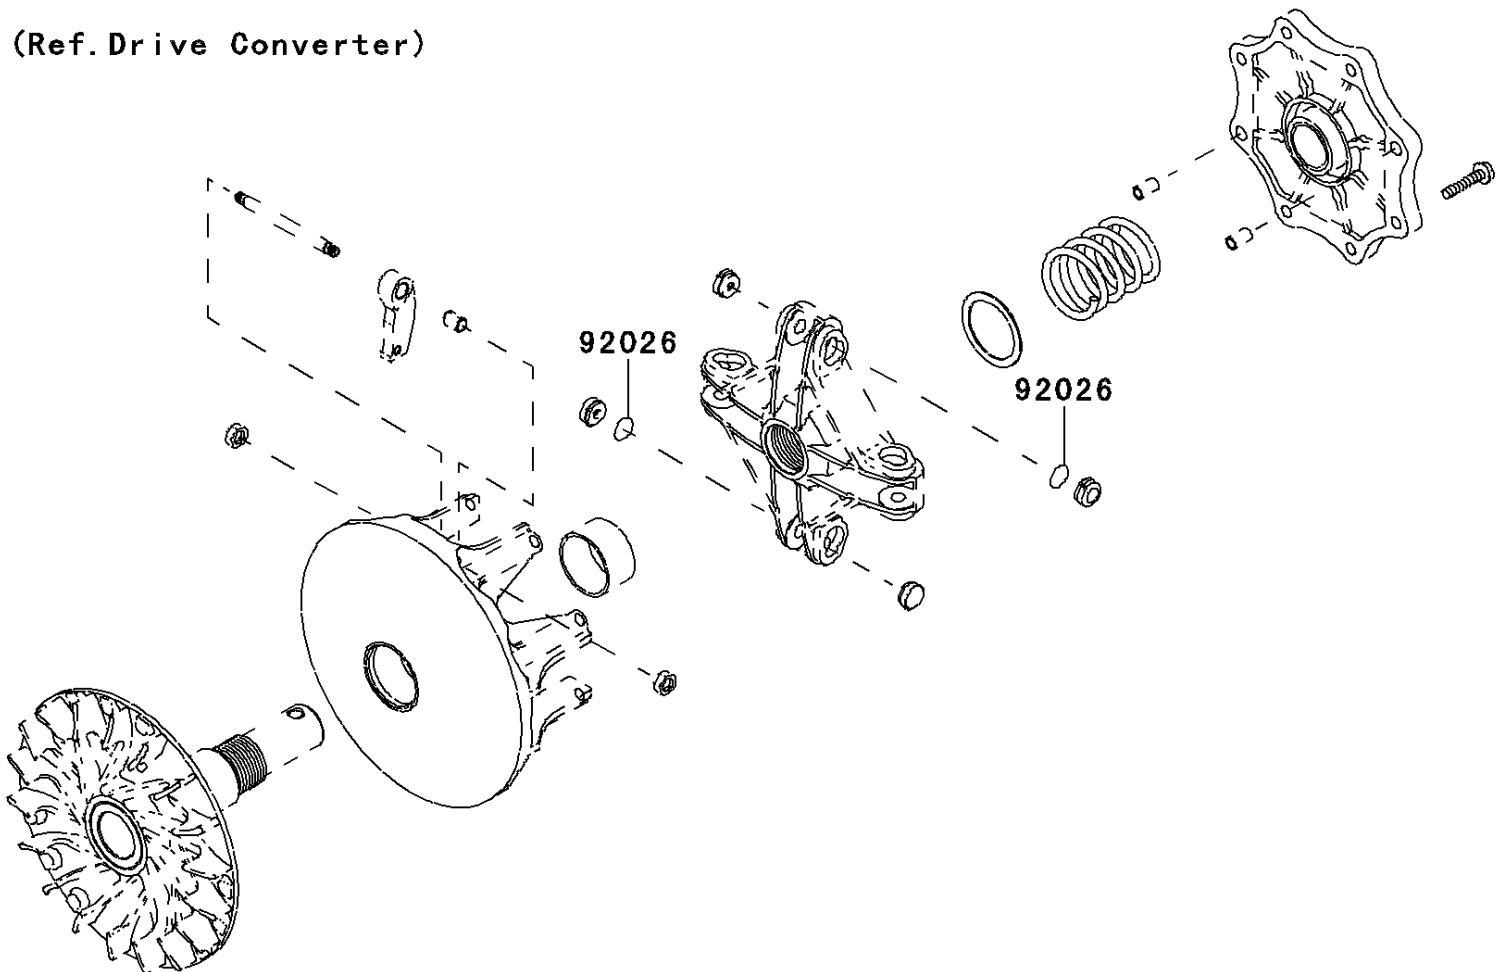

2012 TERYX[®] 750 FI 4x4 LE (SGE)

PARTS DIAGRAM

Optional Parts

(Ref. Drive Converter)

2012 TERYX[®] 750 FI 4x4 LE (SGE)

PARTS LIST

Optional Parts

ITEM NAME	PART NUMBER	QUANTITY
SPACER,T=0.1 (Ref # 92026)	92026-0038	2