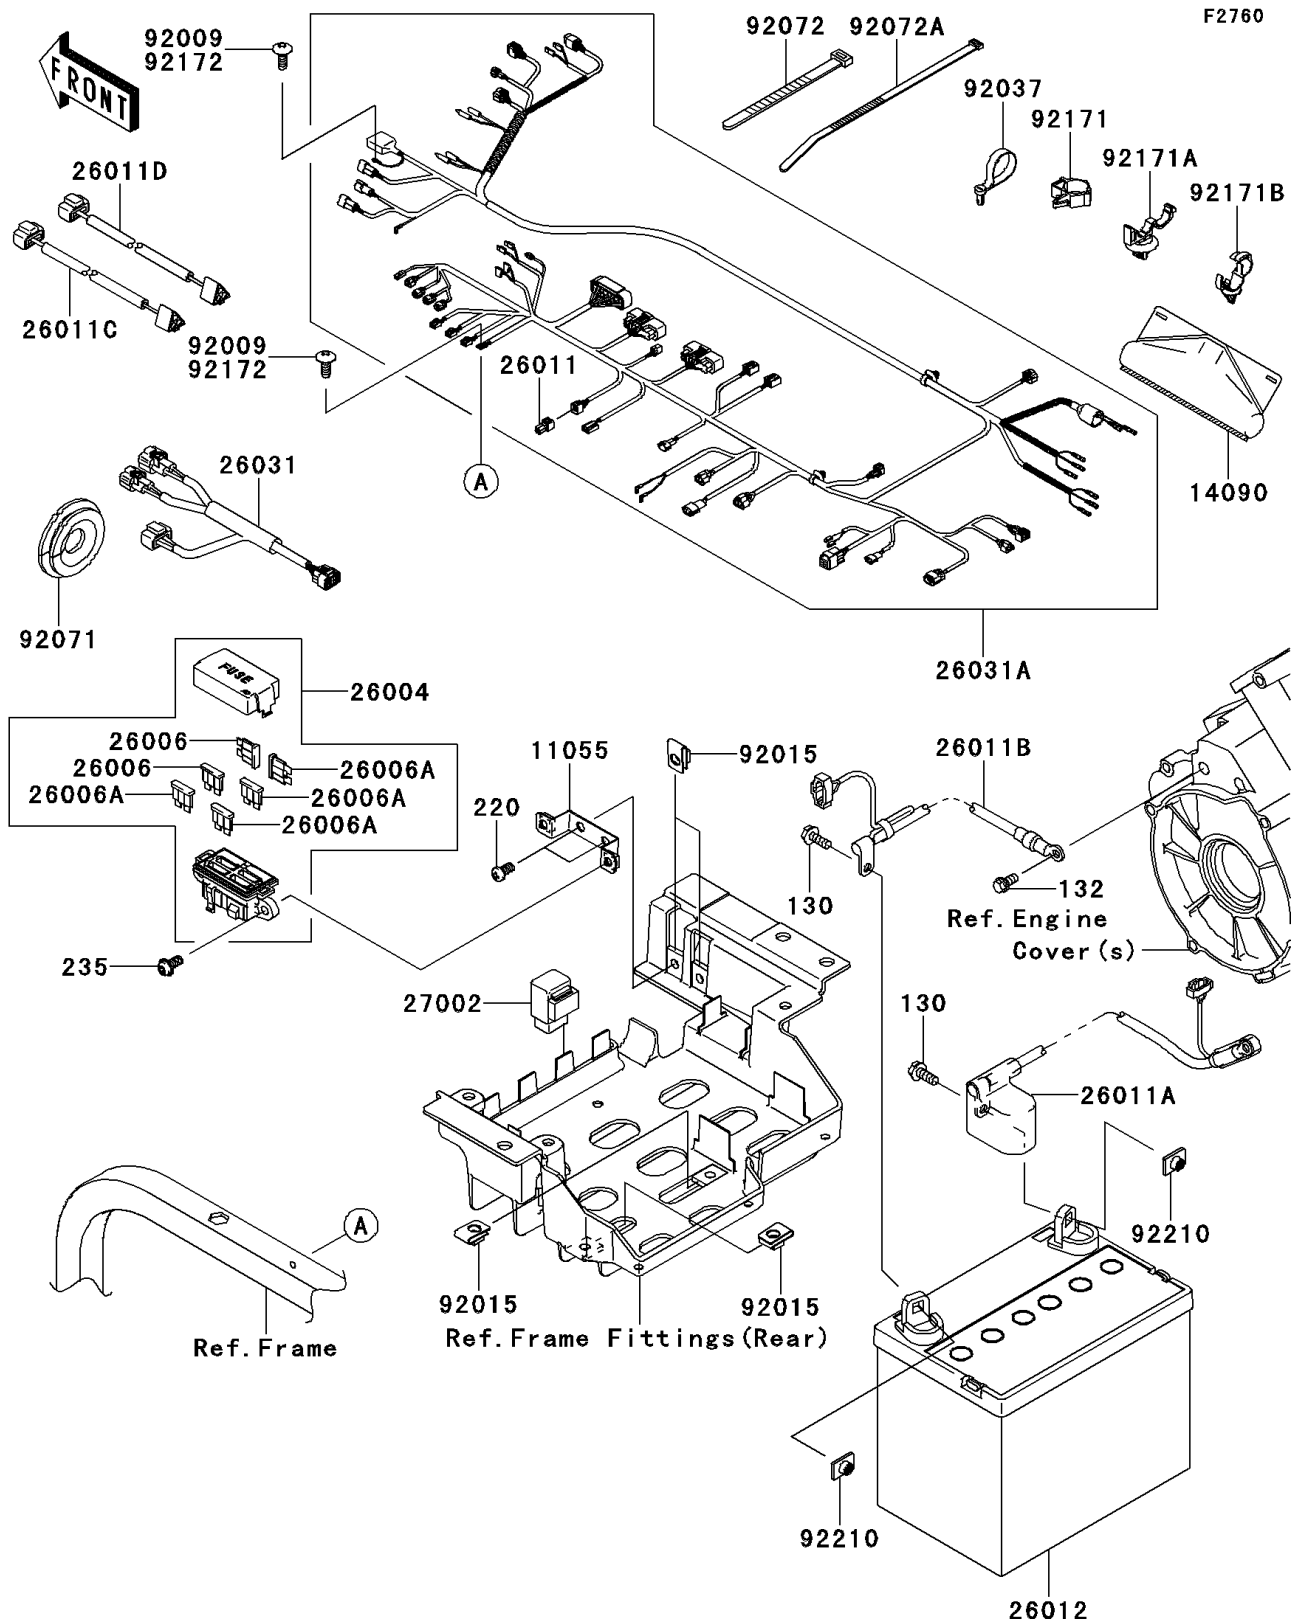

2011 TERYX® 750 FI 4x4 LE (SGE)

PARTS DIAGRAM

Chassis Electrical Equipment

2011 TERYX[®] 750 FI 4x4 LE (SGE)

PARTS LIST

Chassis Electrical Equipment

ITEM NAME	PART NUMBER	QUANTITY
-----------	-------------	----------
