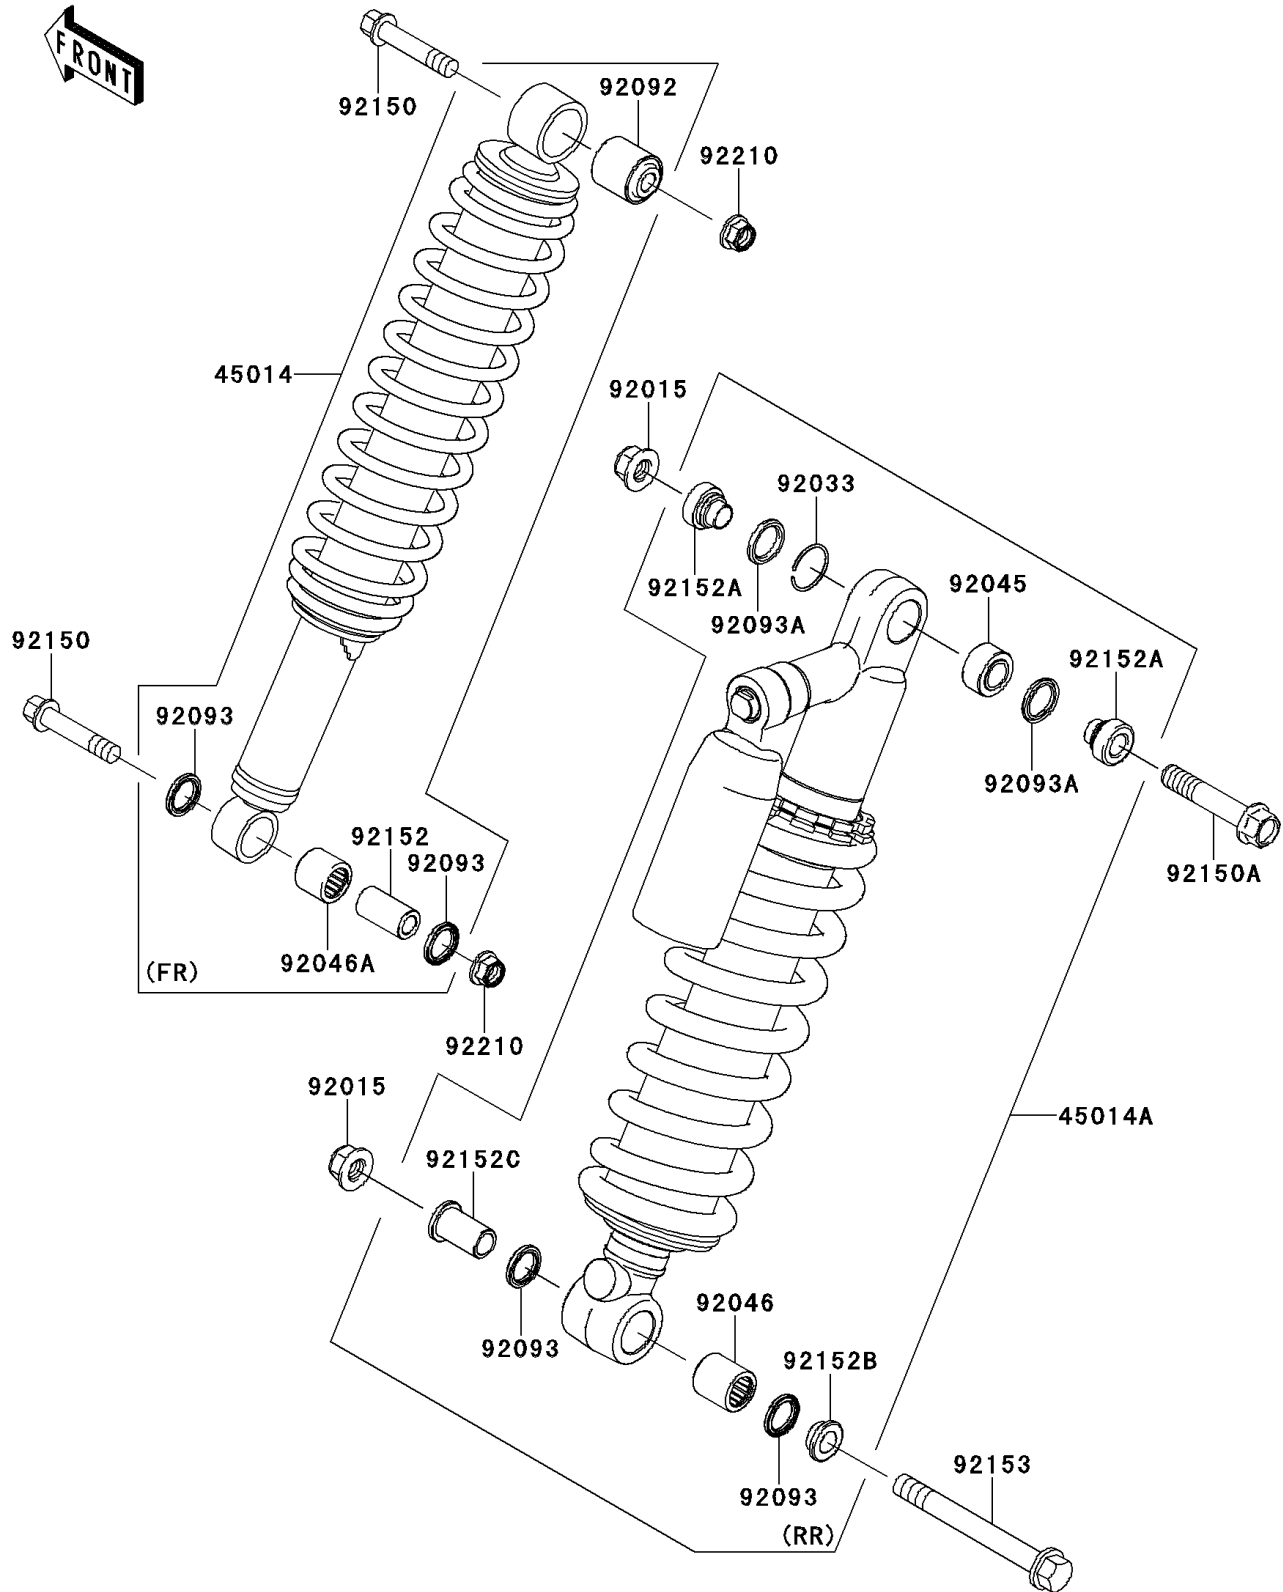

2012 TERYX[®] 750 FI 4x4 LE (SGE)

PARTS DIAGRAM

Shock Absorber(s)

F2280

2012 TERYX® 750 FI 4x4 LE (SGE)

PARTS LIST

Shock Absorber(s)

ITEM NAME	PART NUMBER	QUANTITY
SHOCKABSORBER,FR,S.RED (Ref # 45014)	45014-0232-VM	2
SHOCKABSORBER,RR,S.RED (Ref # 45014A)	45014-0262-VM	2
NUT,LOCK,FLANGED,12MM (Ref # 92015)	92015-1433	4
RING-SNAP (Ref # 92033)	92033-0054	2
BEARING-BALL (Ref # 92045)	92045-0120	2
BEARING-NEEDLE (Ref # 92046)	92046-0031	2
BEARING-NEEDLE (Ref # 92046A)	92046-0032	2
BUSHING-RUBBER (Ref # 92092)	92092-0014	2
SEAL (Ref # 92093)	92093-0124	8
SEAL (Ref # 92093A)	92093-0125	4
BOLT,FLANGED,10X50 (Ref # 92150)	92150-1125	4
BOLT,FLANGED,12X63 (Ref # 92150A)	92150-1258	2
COLLAR (Ref # 92152)	92152-0635	2
COLLAR (Ref # 92152A)	92152-0637	4
COLLAR (Ref # 92152B)	92152-0681	2
COLLAR (Ref # 92152C)	92152-0682	2
BOLT,FRANGED,12X108 (Ref # 92153)	92153-1741	2
NUT,LOCK,FLANGED,10MM (Ref # 92210)	92210-1080	4