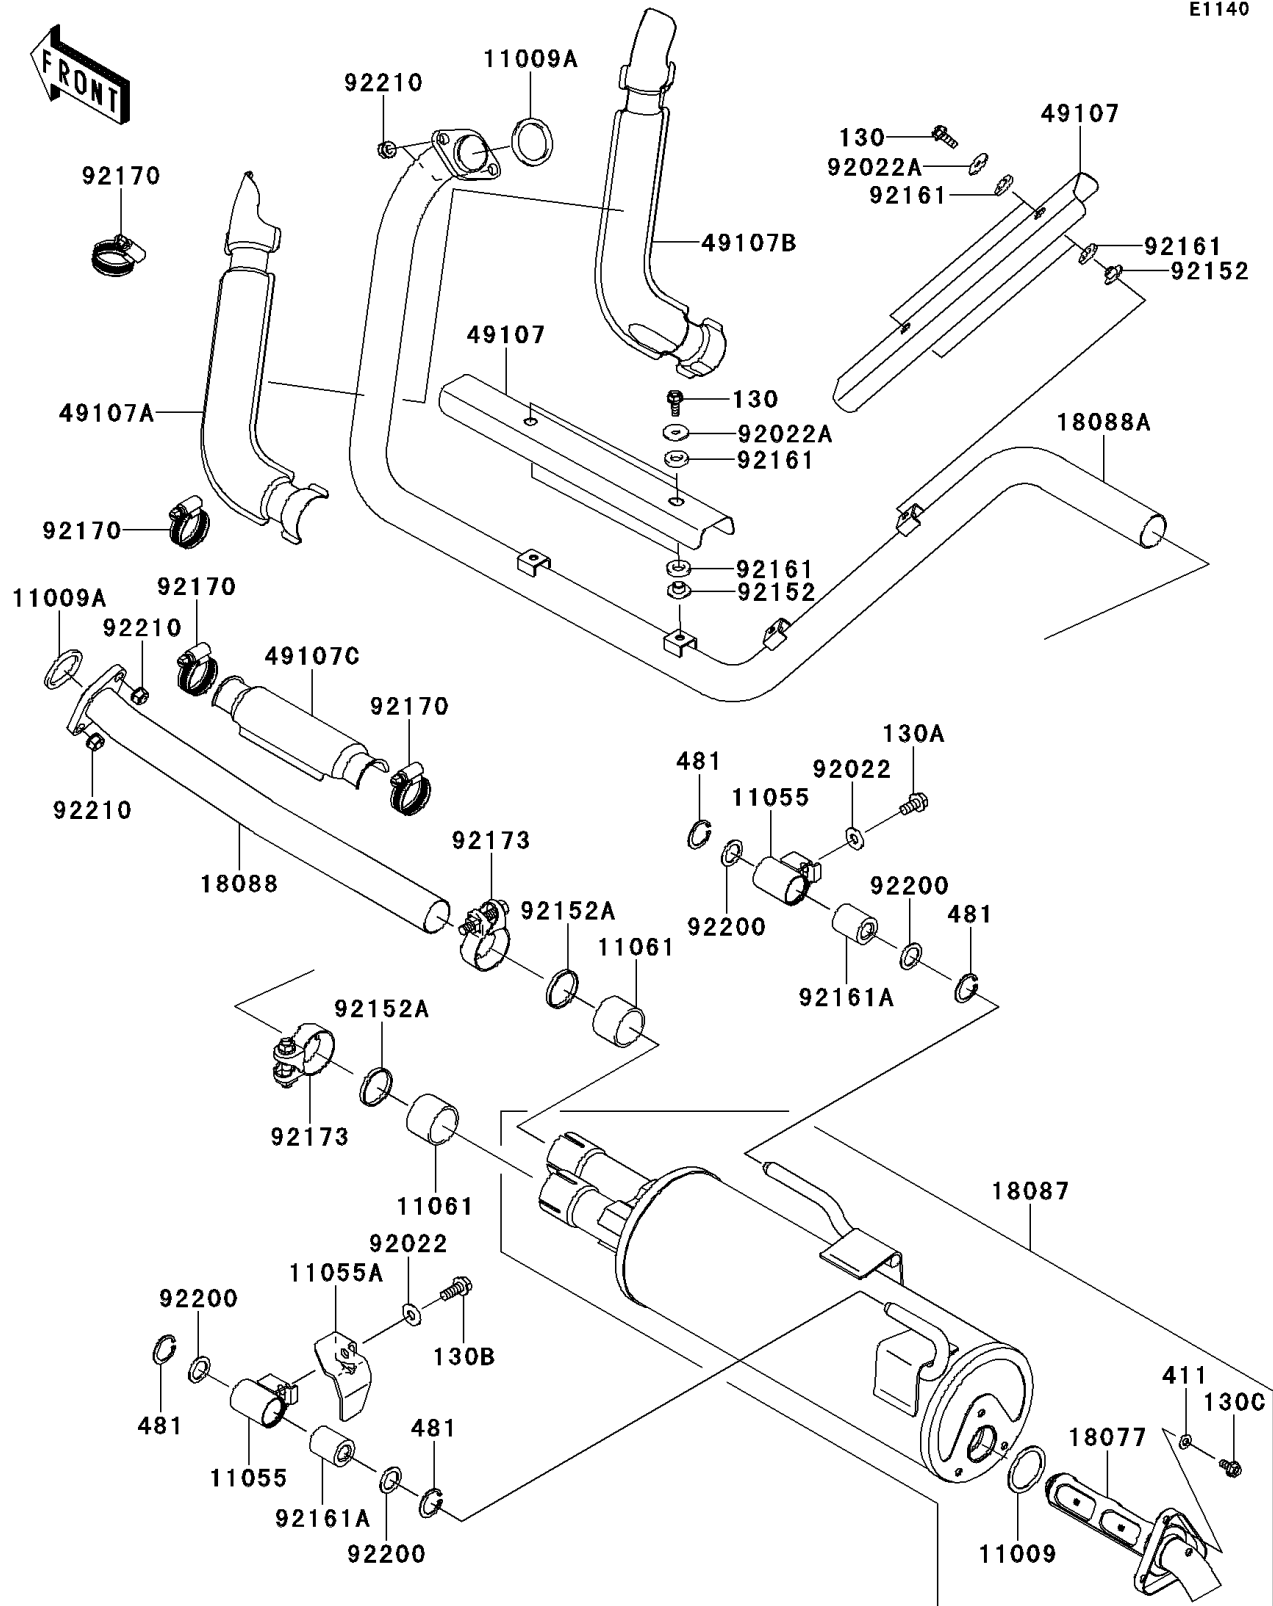

2012 TERYX® 750 FI 4x4 LE (SGE)

PARTS DIAGRAM

Muffler(s)

E1140

2012 TERYX® 750 FI 4x4 LE (SGE)

PARTS LIST

Muffler(s)

ITEM NAME	PART NUMBER	QUANTITY
BOLT-FLANGED,6X16 (Ref # 130)	130BD0616	4
BOLT-FLANGED,8X16 (Ref # 130A)	130CB0816	1
BOLT-FLANGED,8X20 (Ref # 130B)	130CB0820	1
BOLT-FLANGED,6X12 (Ref # 130C)	130CD0612	3
WASHER-PLAIN,6MM (Ref # 411)	411S0600	3
CIRCLIP-TYPE-C,25MM (Ref # 481)	481J2500	4
GASKET,EXHAUST PIPE HOLDER (Ref # 11009)	11009-1856	1
GASKET,EXHAUST HOLDER (Ref # 11009A)	11009-1894	2
BRACKET (Ref # 11055)	11055-0825	2
BRACKET (Ref # 11055A)	11055-1374	1
GASKET,MUFFLER CONNECTING (Ref # 11061)	11061-0360	2
ARRESTER-SPARK (Ref # 18077)	18077-0027	1
MUFFLER (Ref # 18087)	18087-0205	1
PIPE-EXHAUST,RR (Ref # 18088)	18088-0466	1
PIPE-EXHAUST,FR (Ref # 18088A)	18088-0490	1
COVER-EXHAUST PIPE,MIDDLE (Ref # 49107)	49107-0118	2
COVER-EXHAUST PIPE,FR,LH (Ref # 49107A)	49107-0147	1
COVER-EXHAUST PIPE,FR,RH (Ref # 49107B)	49107-0148	1
COVER-EXHAUST PIPE,RR (Ref # 49107C)	49107-0149	1
WASHER,8.5X20X1.6,BLACK (Ref # 92022)	92022-1317	2
WASHER,6.5X22X1.6 (Ref # 92022A)	92022-237	4
COLLAR (Ref # 92152)	92152-0423	4
COLLAR (Ref # 92152A)	92152-0741	2
DAMPER (Ref # 92161)	92161-0319	8
DAMPER (Ref # 92161A)	92161-0594	2
CLAMP (Ref # 92170)	92170-1036	4
CLAMP,39.5MM (Ref # 92173)	92173-0009	2
WASHER,17X24.5X1.2 (Ref # 92200)	92200-0421	4
NUT,8MM (Ref # 92210)	92210-1242	4