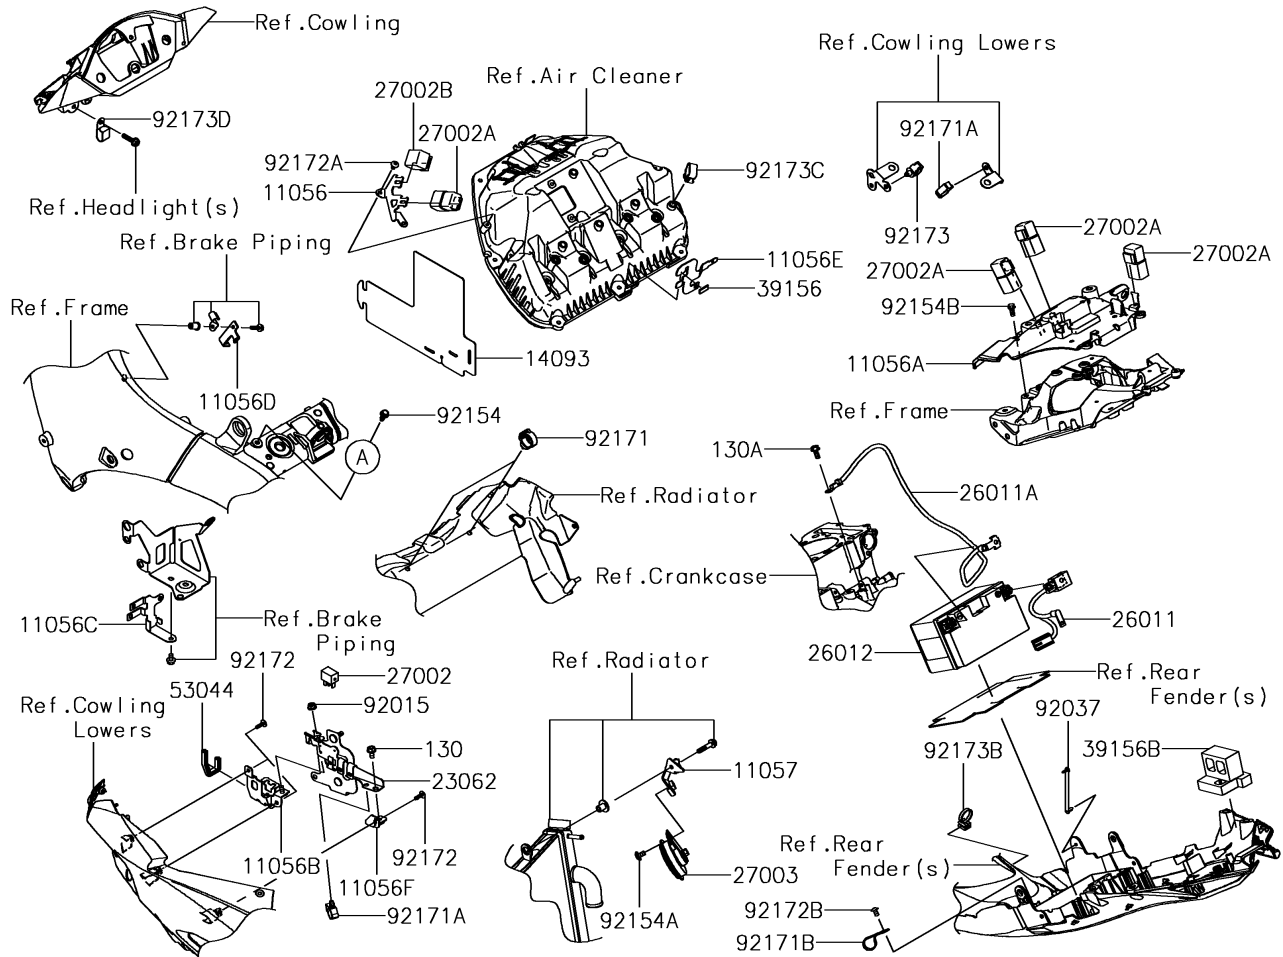

2018 NINJA® ZX™-10R ABS KRT EDITION

PARTS DIAGRAM

Chassis Electrical Equipment

2018 NINJA® ZX™-10R ABS KRT EDITION

Kawasaki
Let the Good Times Roll®

PARTS LIST

Chassis Electrical Equipment

ITEM NAME

PART NUMBER

QUANTITY
