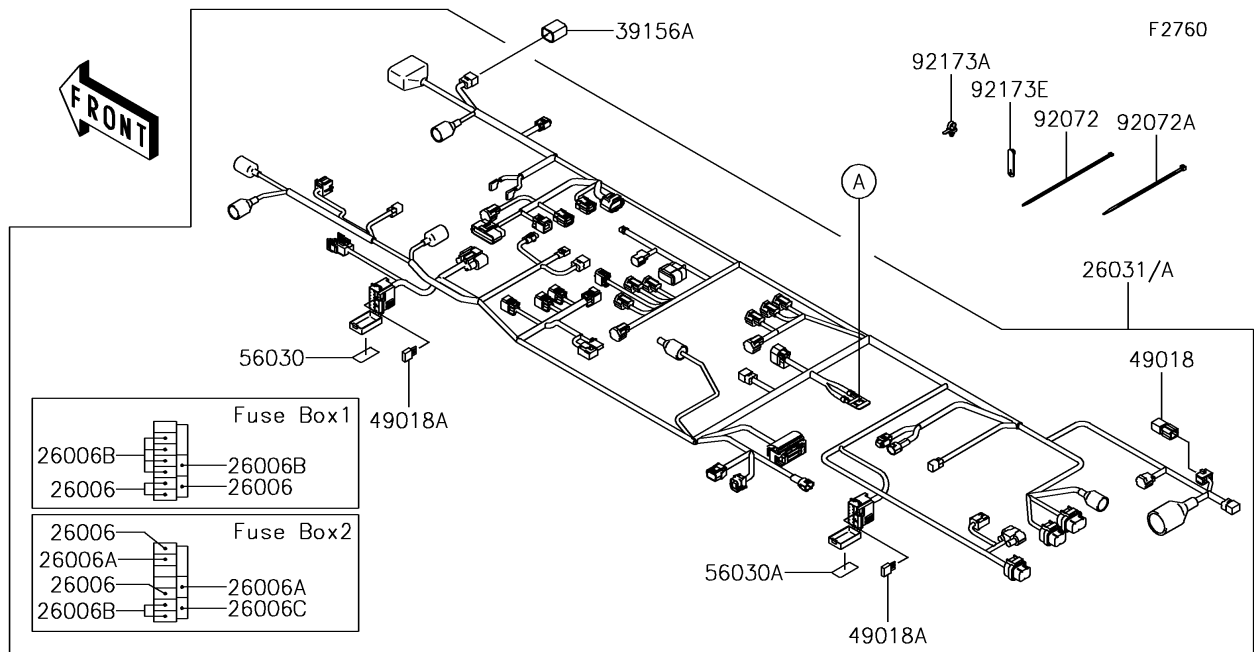

2018 NINJA® ZX™-10R ABS KRT EDITION

PARTS DIAGRAM

Chassis Electrical Equipment

2018 NINJA® ZX™-10R ABS KRT EDITION

Kawasaki
Let the Good Times Roll®

PARTS LIST

Chassis Electrical Equipment

ITEM NAME

PART NUMBER

QUANTITY
