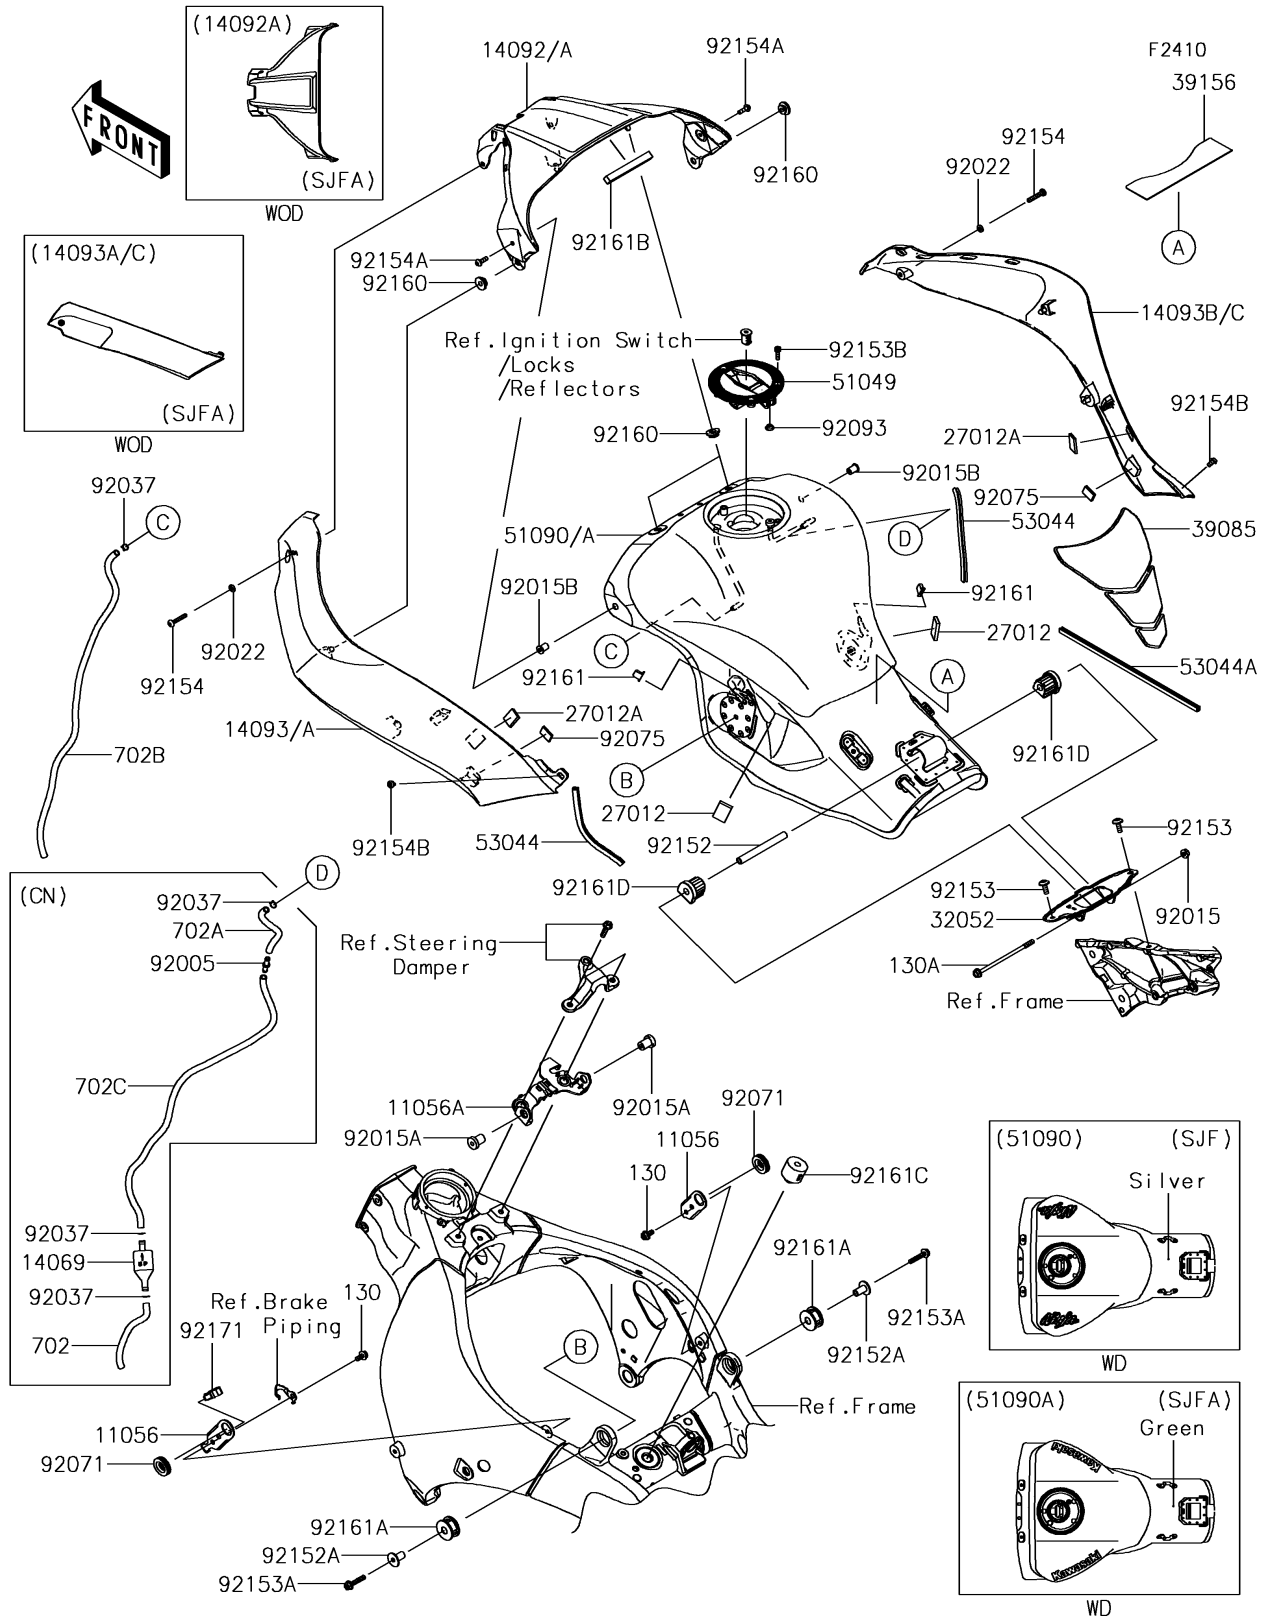

2018 NINJA® ZX™-10R ABS

PARTS DIAGRAM

Fuel Tank

2018 NINJA® ZX™-10R ABS

PARTS LIST

Fuel Tank

ITEM NAME	PART NUMBER	QUANTITY
-----------	-------------	----------
