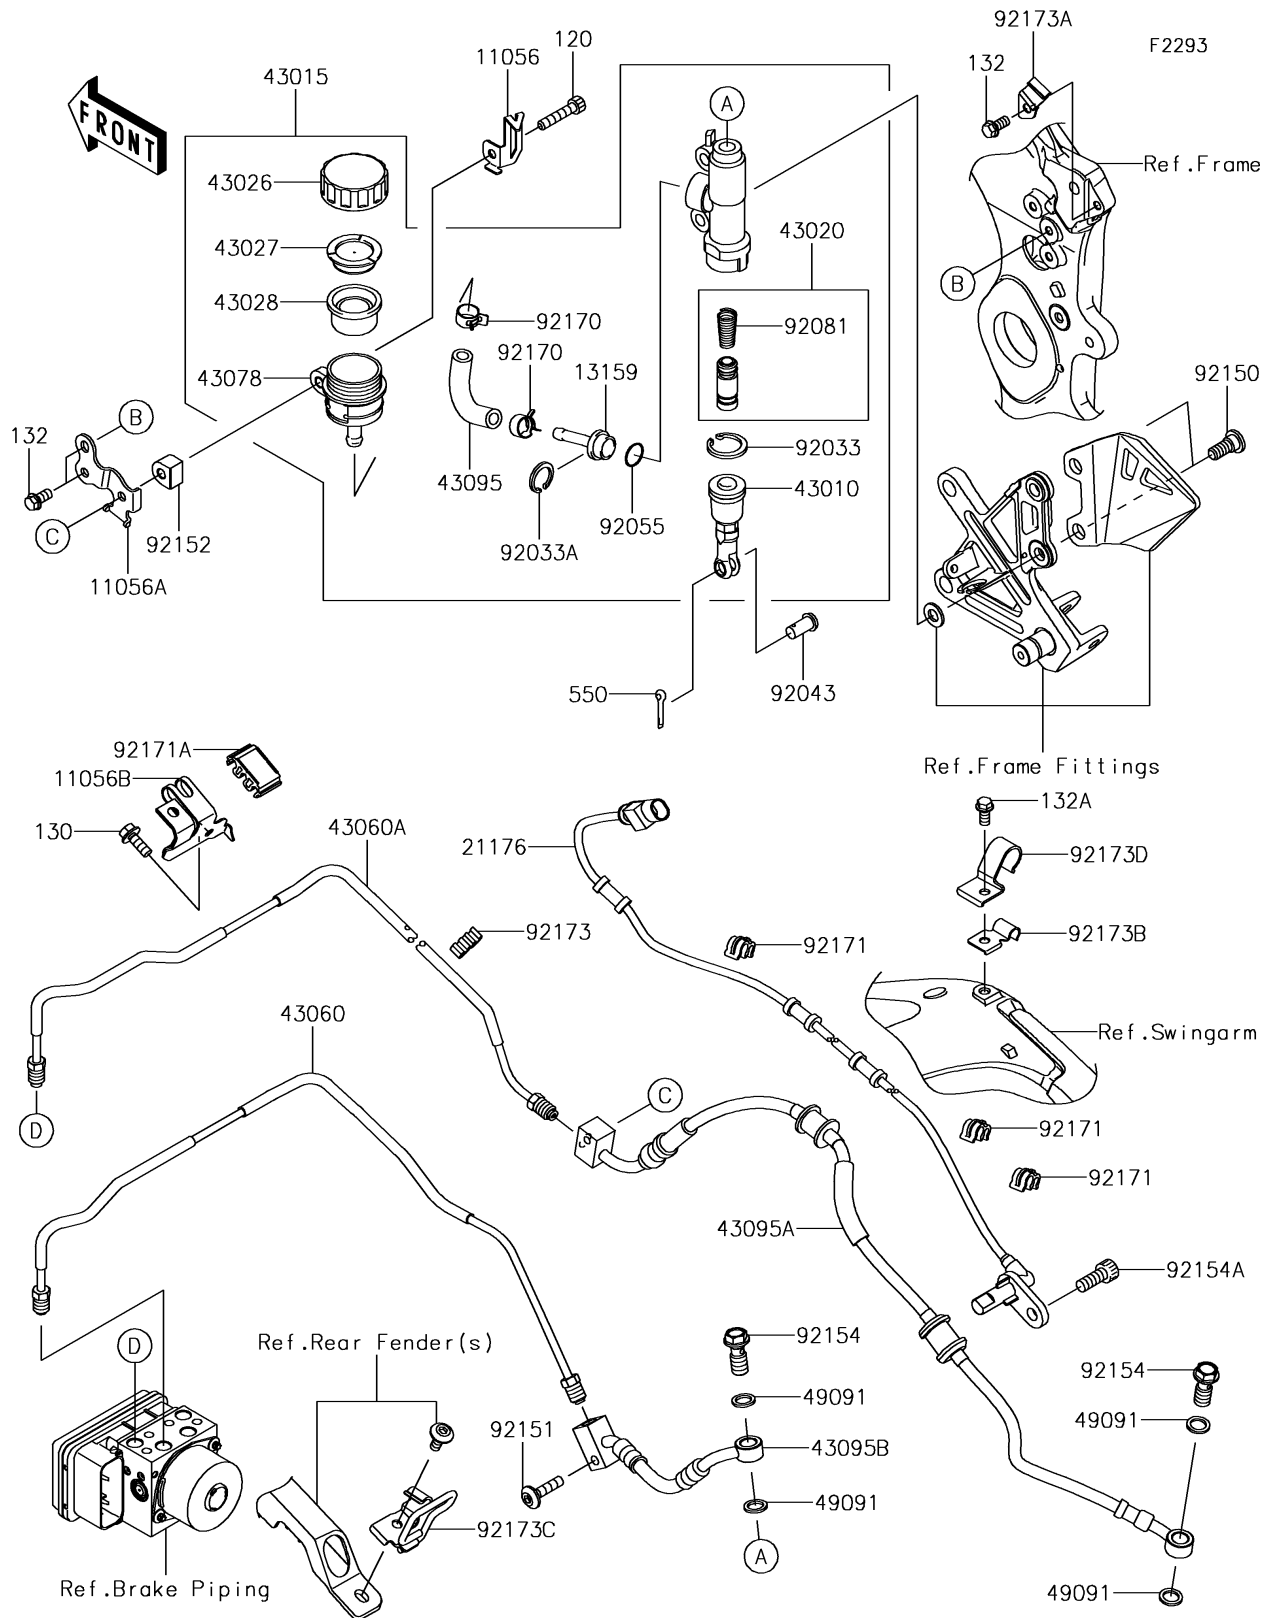

2018 NINJA® ZX™-10R ABS

PARTS DIAGRAM

Rear Master Cylinder

2018 NINJA® ZX™-10R ABS

PARTS LIST

Rear Master Cylinder

ITEM NAME	PART NUMBER	QUANTITY
-----------	-------------	----------
