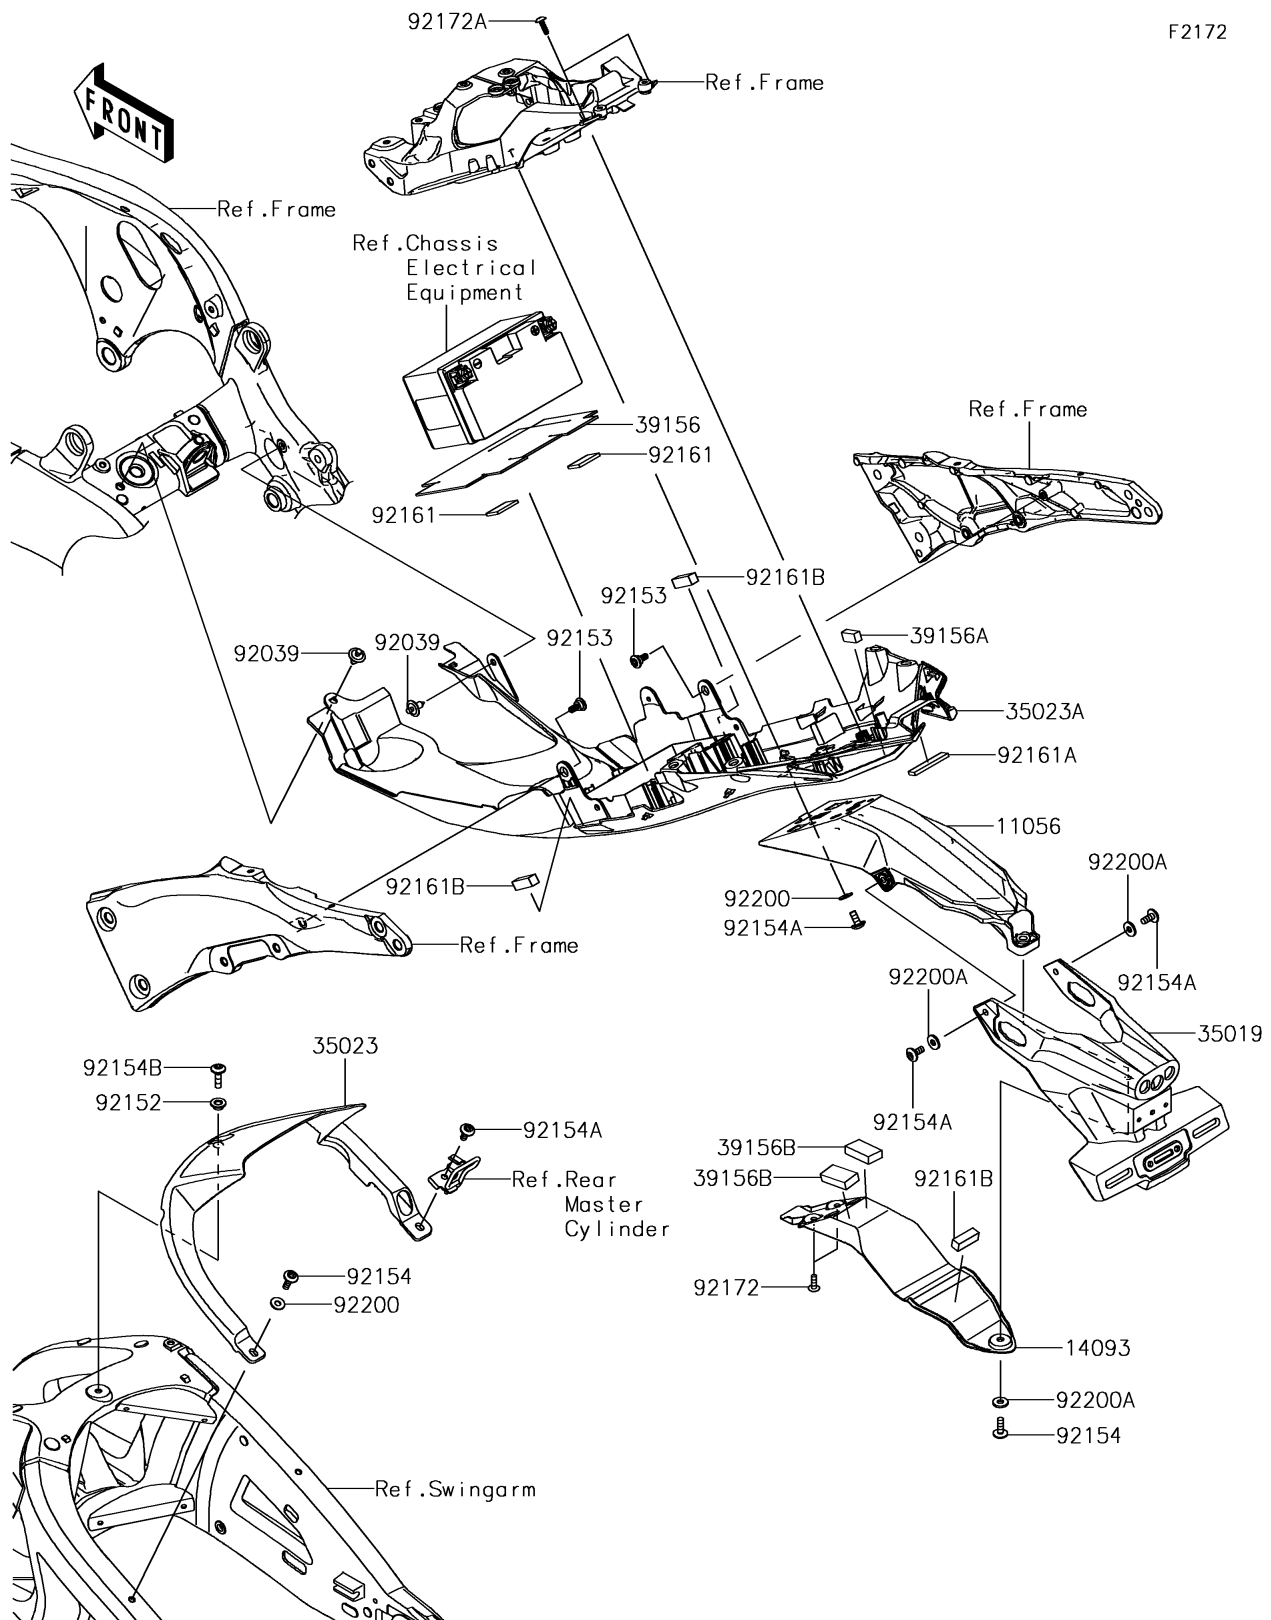

2018 NINJA® ZX™-10R ABS KRT EDITION

PARTS DIAGRAM

Rear Fender(s)

2018 NINJA® ZX™-10R ABS KRT EDITION

Kawasaki
Let the Good Times Roll®

PARTS LIST

Rear Fender(s)

ITEM NAME

PART NUMBER

QUANTITY
