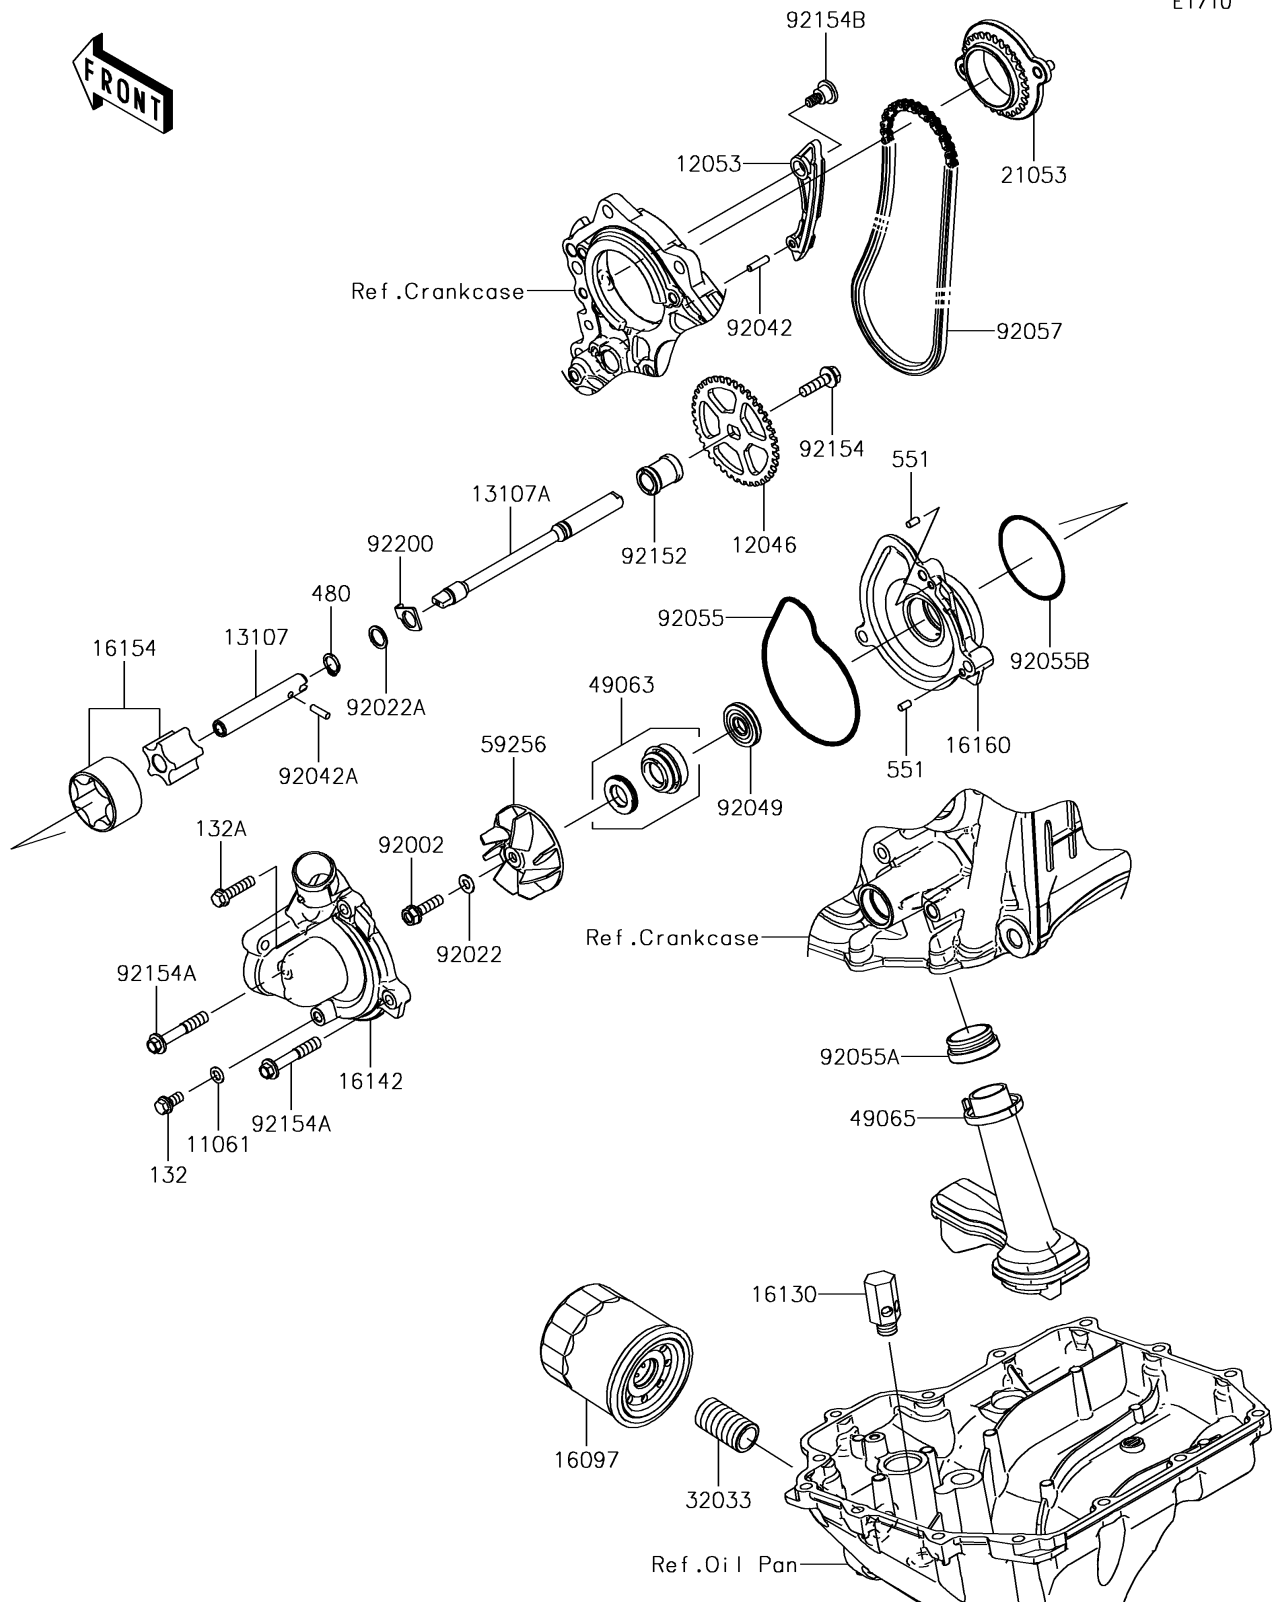

2018 NINJA® ZX™-10R ABS

PARTS DIAGRAM

Oil Pump/Oil Filter

E1710

2018 NINJA® ZX™-10R ABS

PARTS LIST

Oil Pump/Oil Filter

ITEM NAME	PART NUMBER	QUANTITY
-----------	-------------	----------
