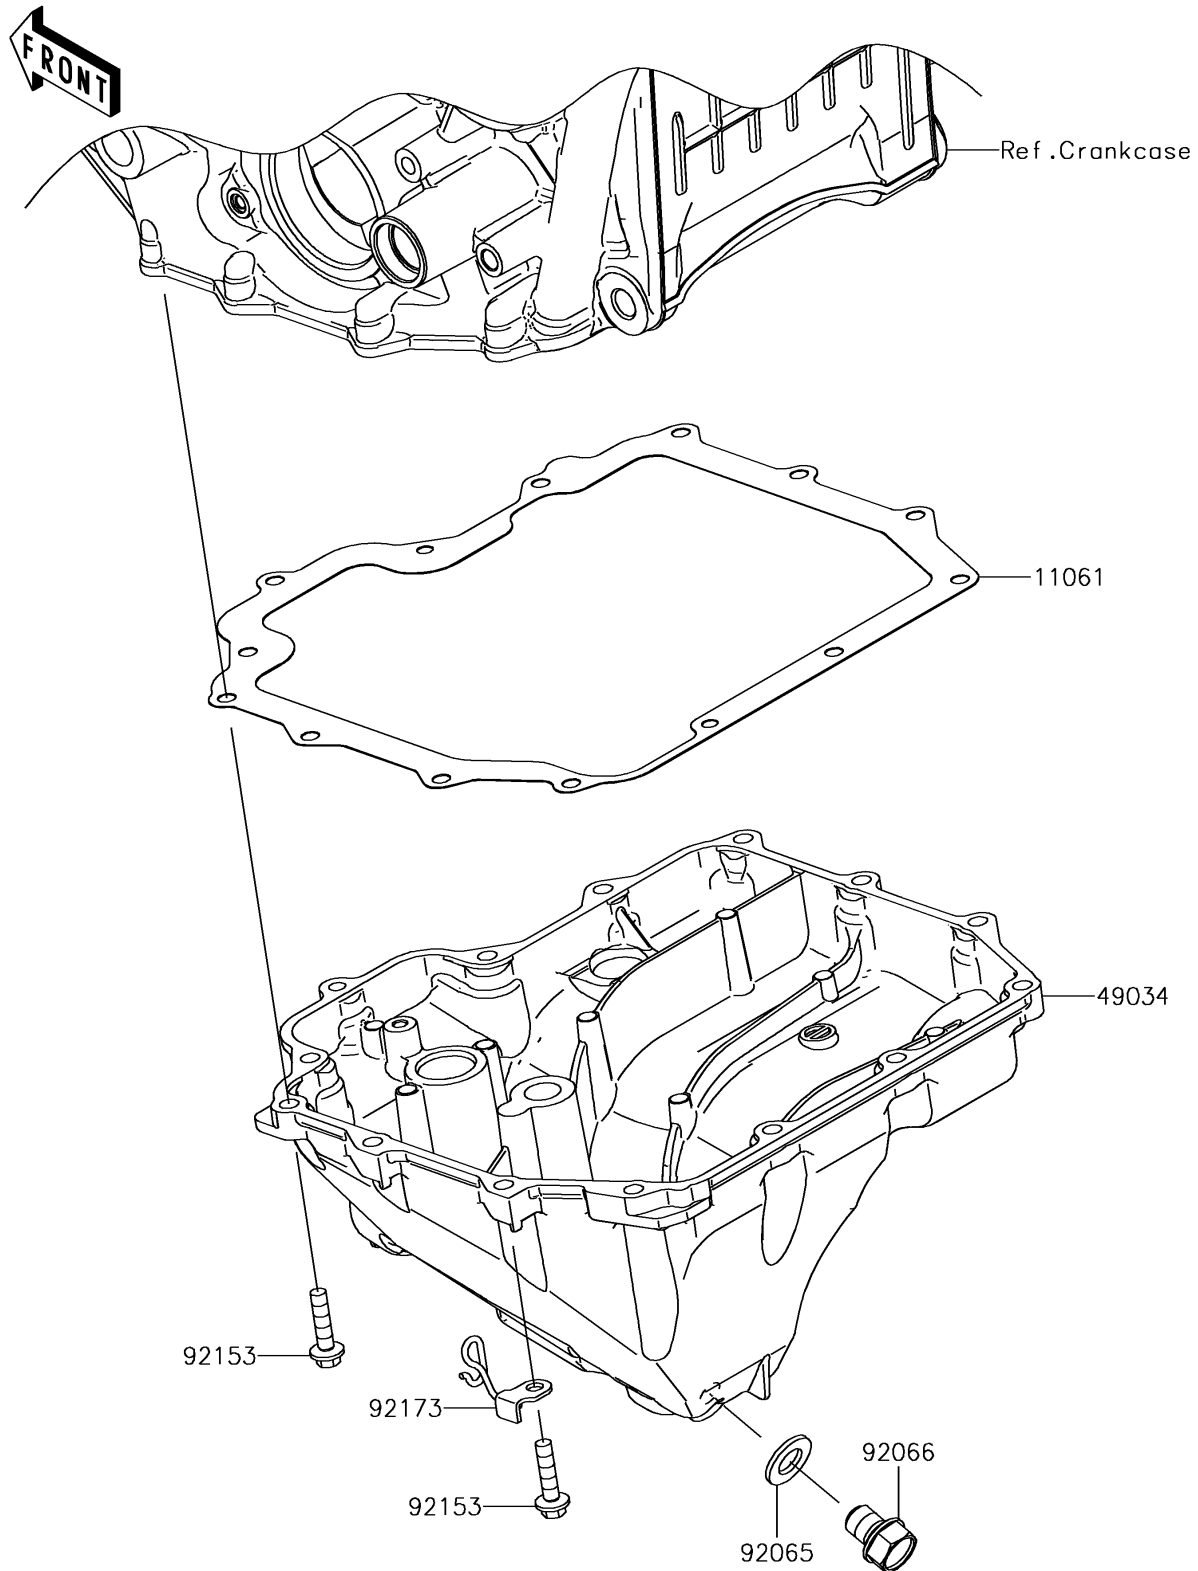

2018 NINJA[®] ZX[™]-10R ABS

PARTS DIAGRAM

Oil Pan

E1434

2018 NINJA[®] ZX[™]-10R ABS

PARTS LIST

Oil Pan

ITEM NAME	PART NUMBER	QUANTITY
-----------	-------------	----------
