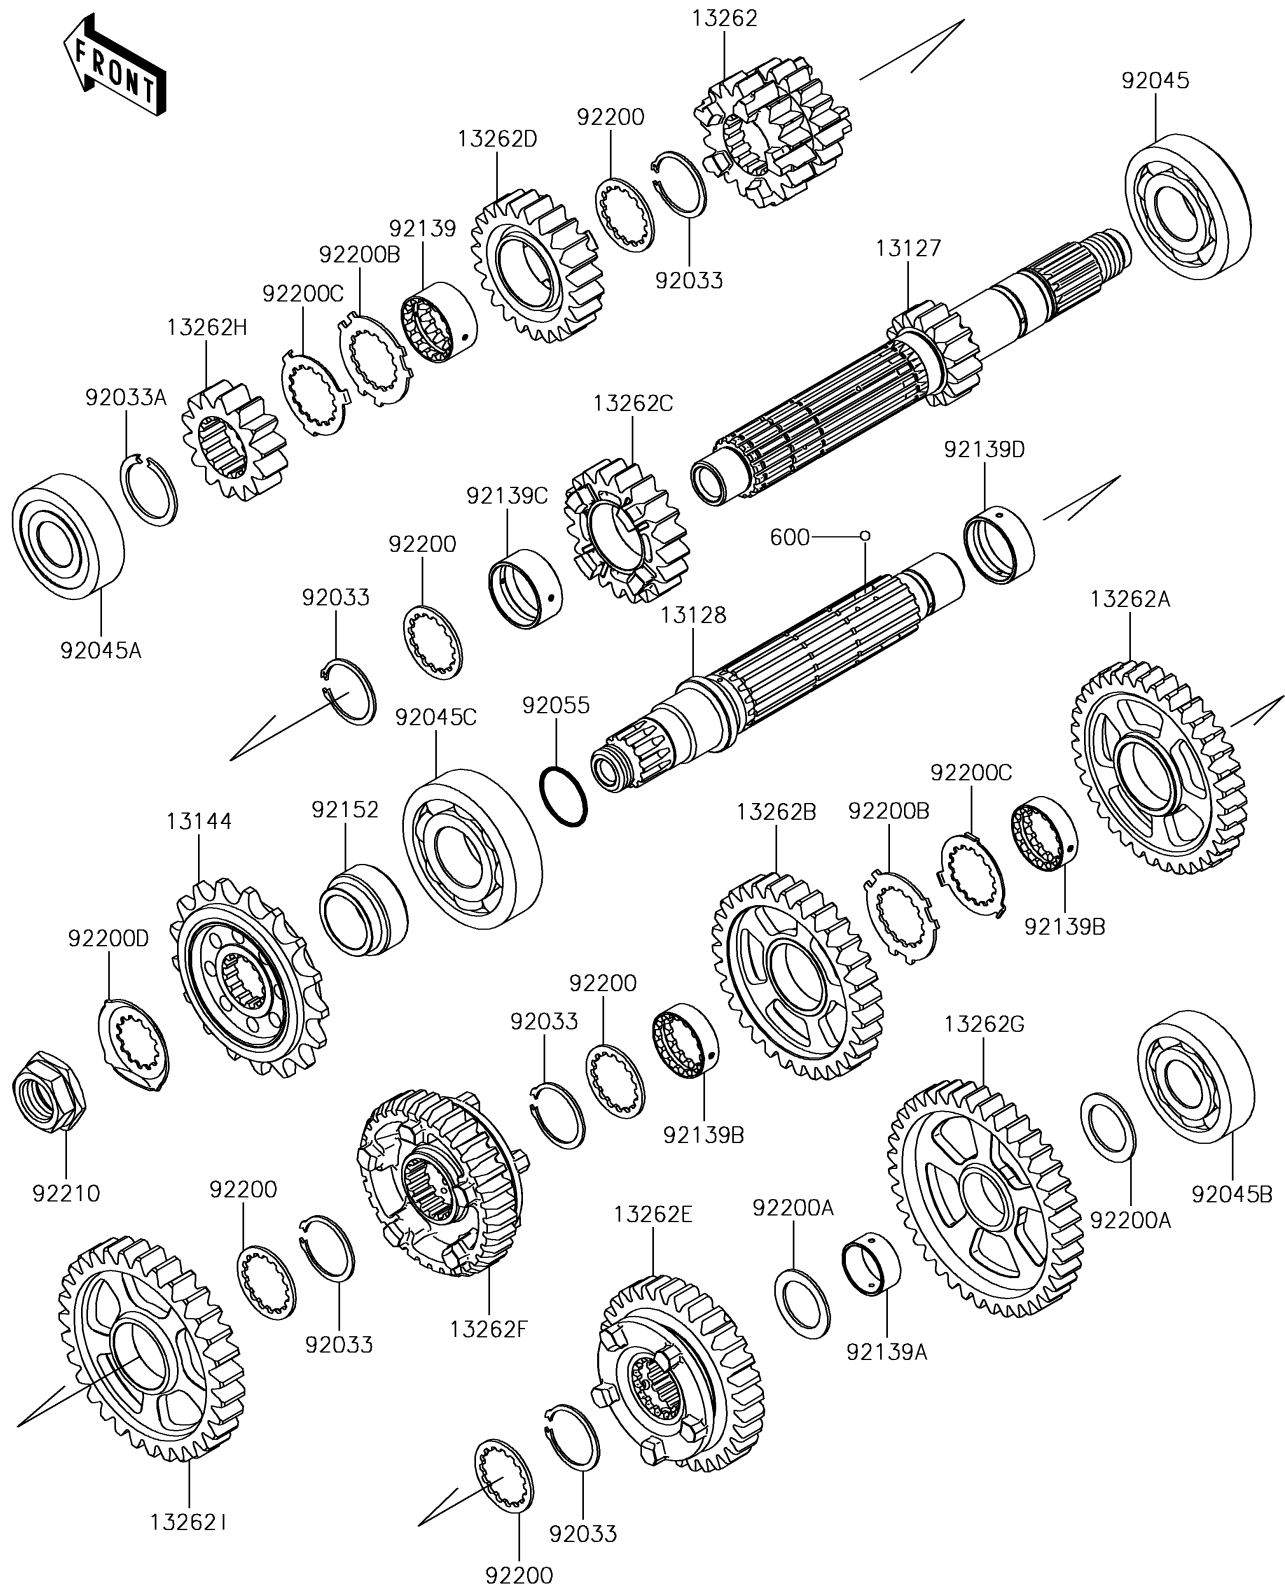

2018 NINJA® ZX™-10R ABS

PARTS DIAGRAM

Transmission

E1361

2018 NINJA® ZX™-10R ABS

PARTS LIST

Transmission

ITEM NAME	PART NUMBER	QUANTITY
-----------	-------------	----------
