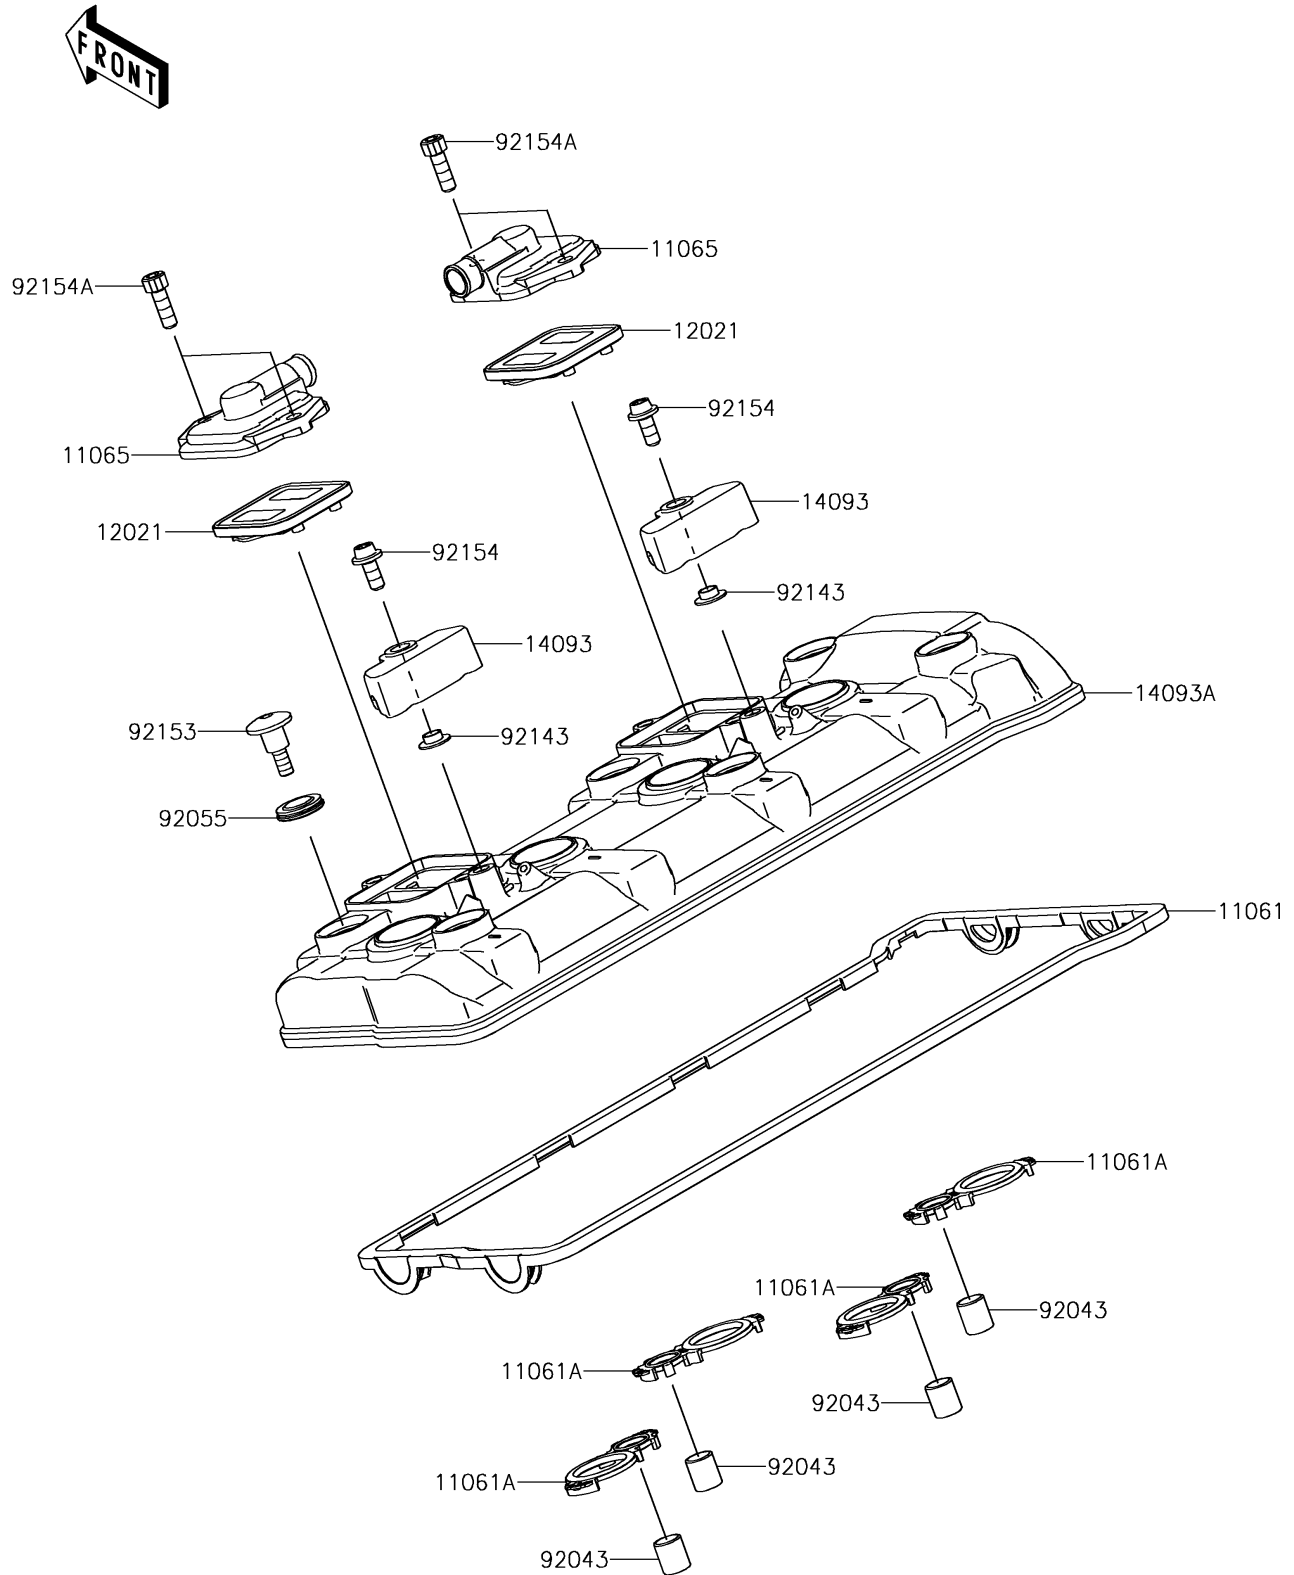

# 2018 NINJA® ZX™-10R ABS

## PARTS DIAGRAM Cylinder Head Cover

E1112

## PARTS LIST

### Cylinder Head Cover

ITEM NAME	PART NUMBER	QUANTITY
-----------	-------------	----------

---