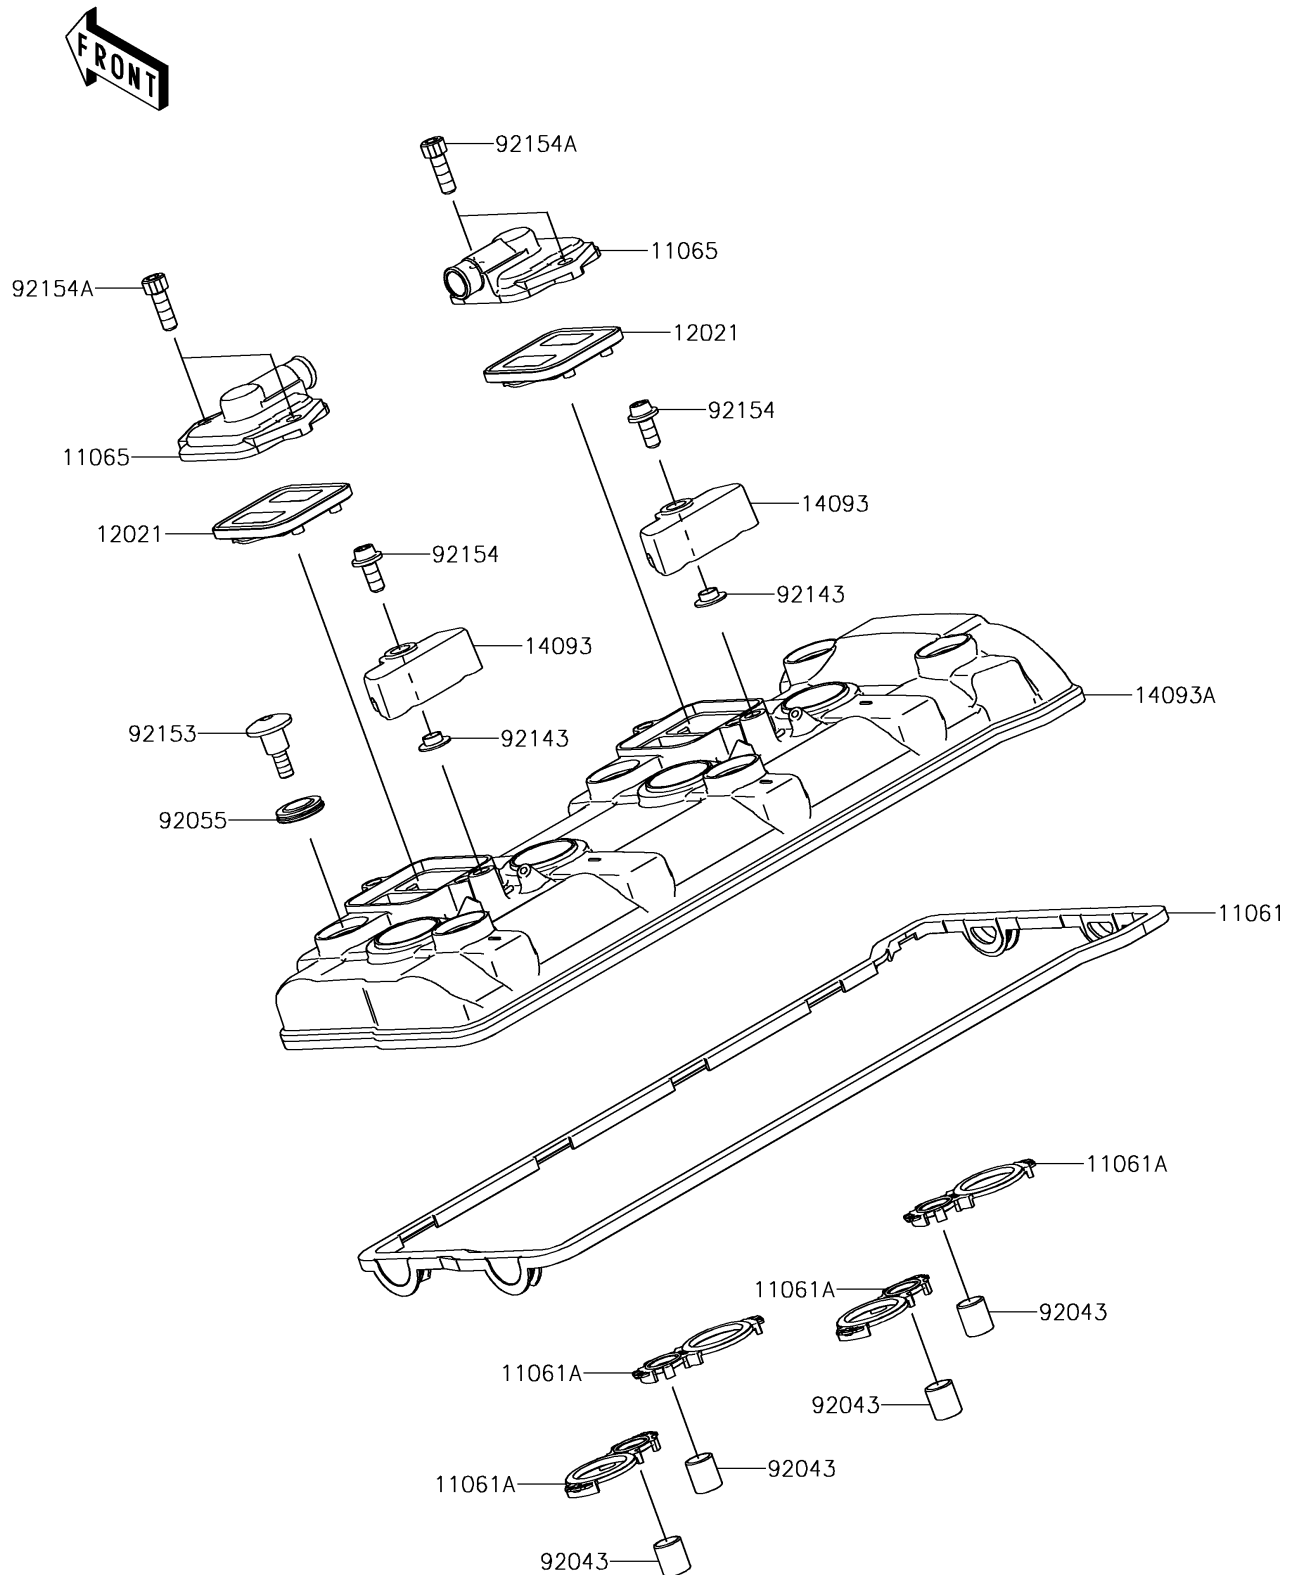

# 2018 NINJA<sup>®</sup> ZX<sup>™</sup>-10R ABS KRT EDITION

## PARTS DIAGRAM Cylinder Head Cover

E1112

## PARTS LIST

### Cylinder Head Cover

ITEM NAME	PART NUMBER	QUANTITY
-----------	-------------	----------

---