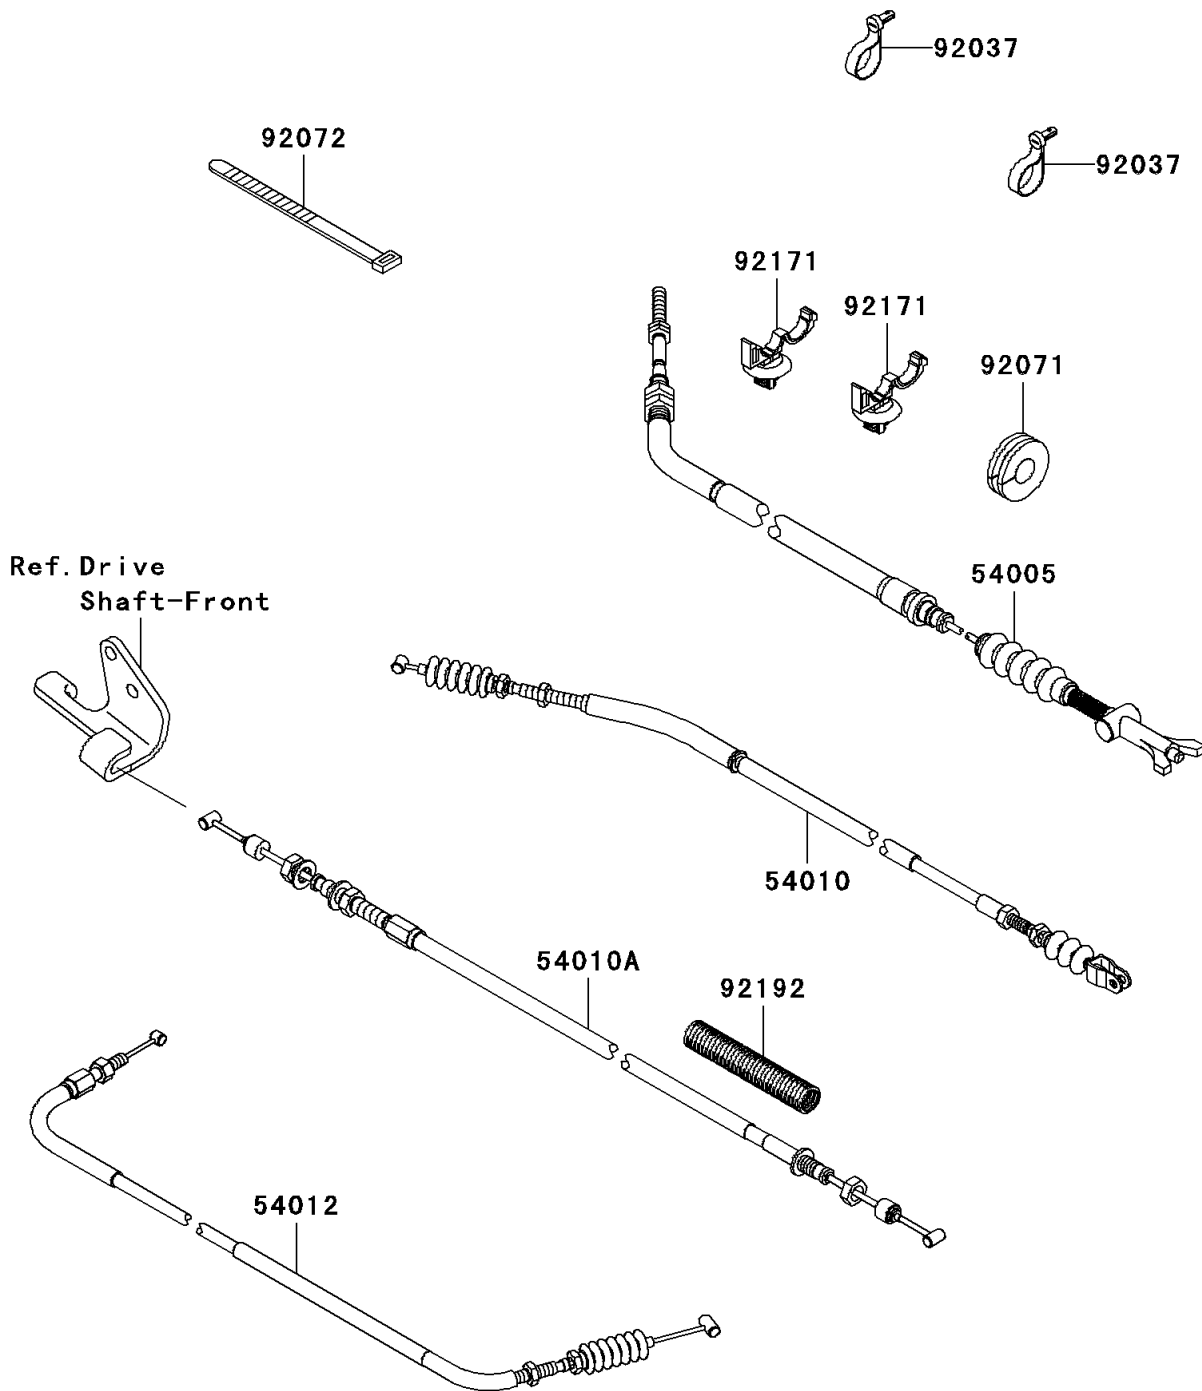

## PARTS DIAGRAM

### Cables

F2540

## PARTS LIST

### Cables

ITEM NAME	PART NUMBER	QUANTITY
CABLE-BRAKE,PARKING (Ref # 54005)	54005-0030	1
CABLE,2/4WD (Ref # 54010)	54010-0093	1
CABLE,FRONT DIFF LOCK (Ref # 54010A)	54010-0112	1
CABLE-THROTTLE (Ref # 54012)	54012-0262	1
CLAMP,SPEED,L=58 (Ref # 92037)	92037-1163	2
GROMMET (Ref # 92071)	92071-0029	1
BAND,L=149 (Ref # 92072)	92072-031	1
CLAMP (Ref # 92171)	92171-0453	2
TUBE,CORRUGATED,L=80 (Ref # 92192)	92192-0673	1