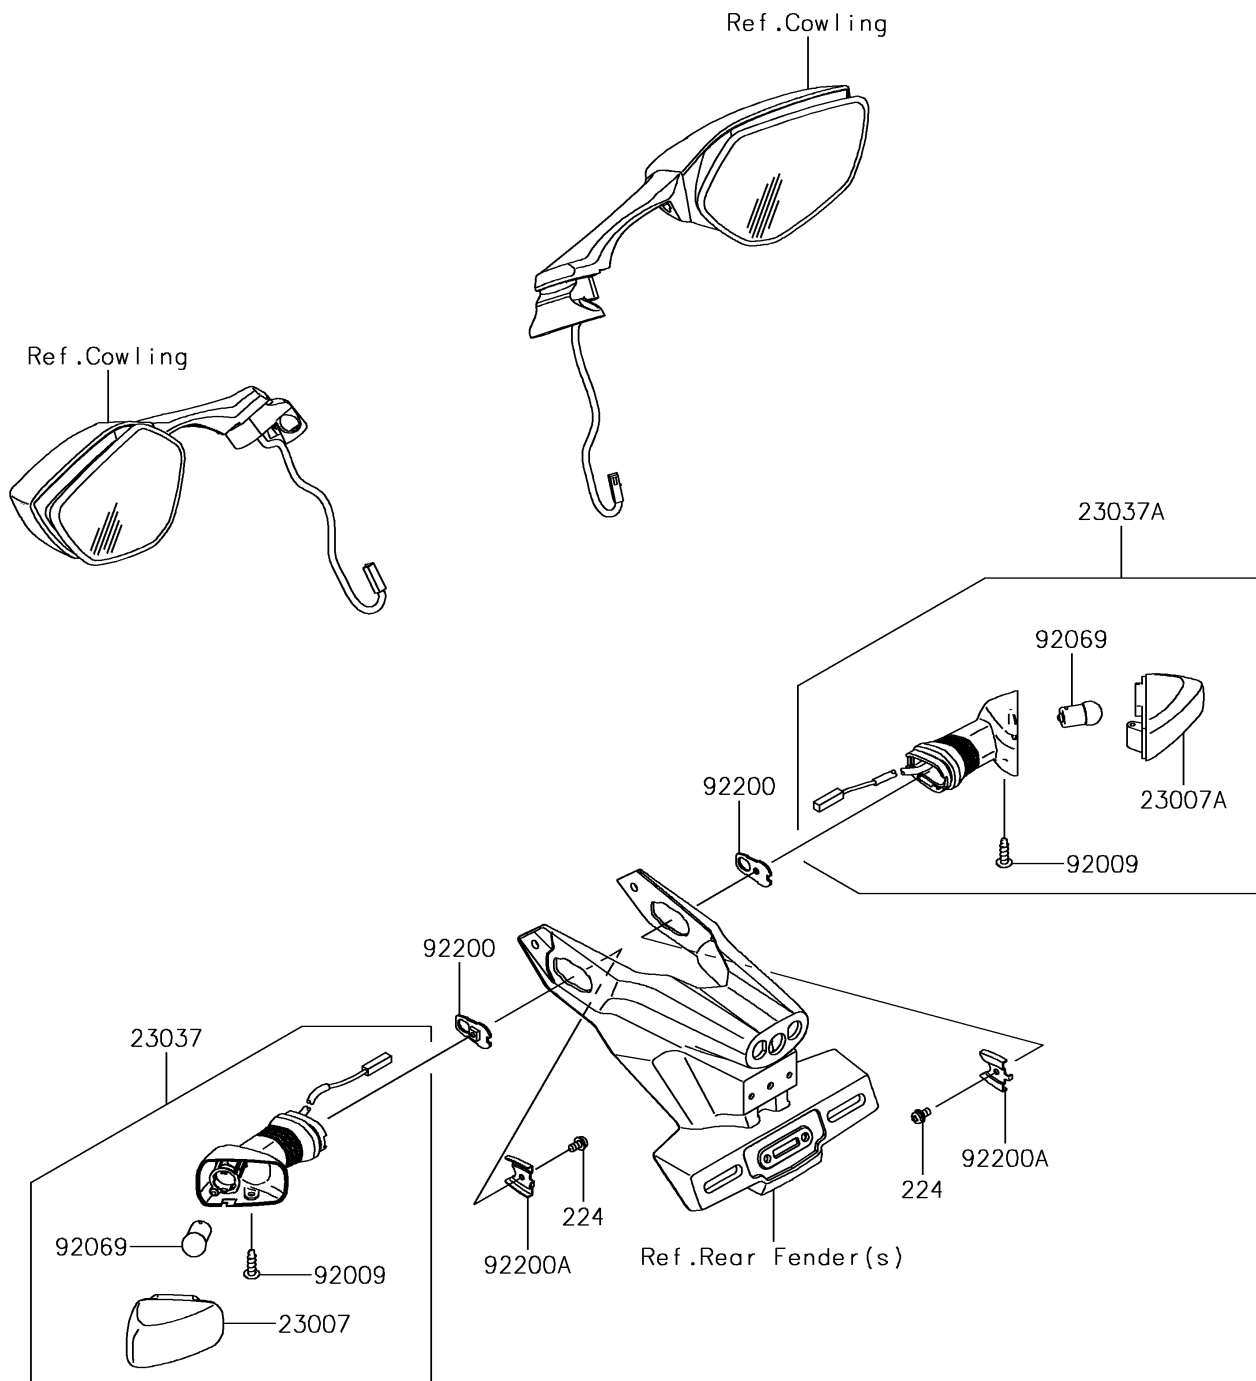

2018 Ninja® ZX™-10R

PARTS DIAGRAM

Turn Signals

F2730

2018 Ninja® ZX™-10R

PARTS LIST

Turn Signals

ITEM NAME	PART NUMBER	QUANTITY
SCREW-PAN-WP-CROS,4X8 (Ref # 224)	224AB0408	2
LENS-COMP,SIGNAL LAMP,RR,LH (Ref # 23007)	23007-0102	1
LENS-COMP,SIGNAL LAMP,RR,RH (Ref # 23007A)	23007-0103	1
LAMP-ASSY-SIGNAL,RR,LH (Ref # 23037)	23037-0145	1
LAMP-ASSY-SIGNAL,RR,RH (Ref # 23037A)	23037-0146	1
SCREW,4X16,BLACK (Ref # 92009)	92009-1158	2
BULB,12V 10W (Ref # 92069)	92069-0020	2
WASHER,NUT 4MM (Ref # 92200)	92200-0854	2
WASHER (Ref # 92200A)	92200-0855	2