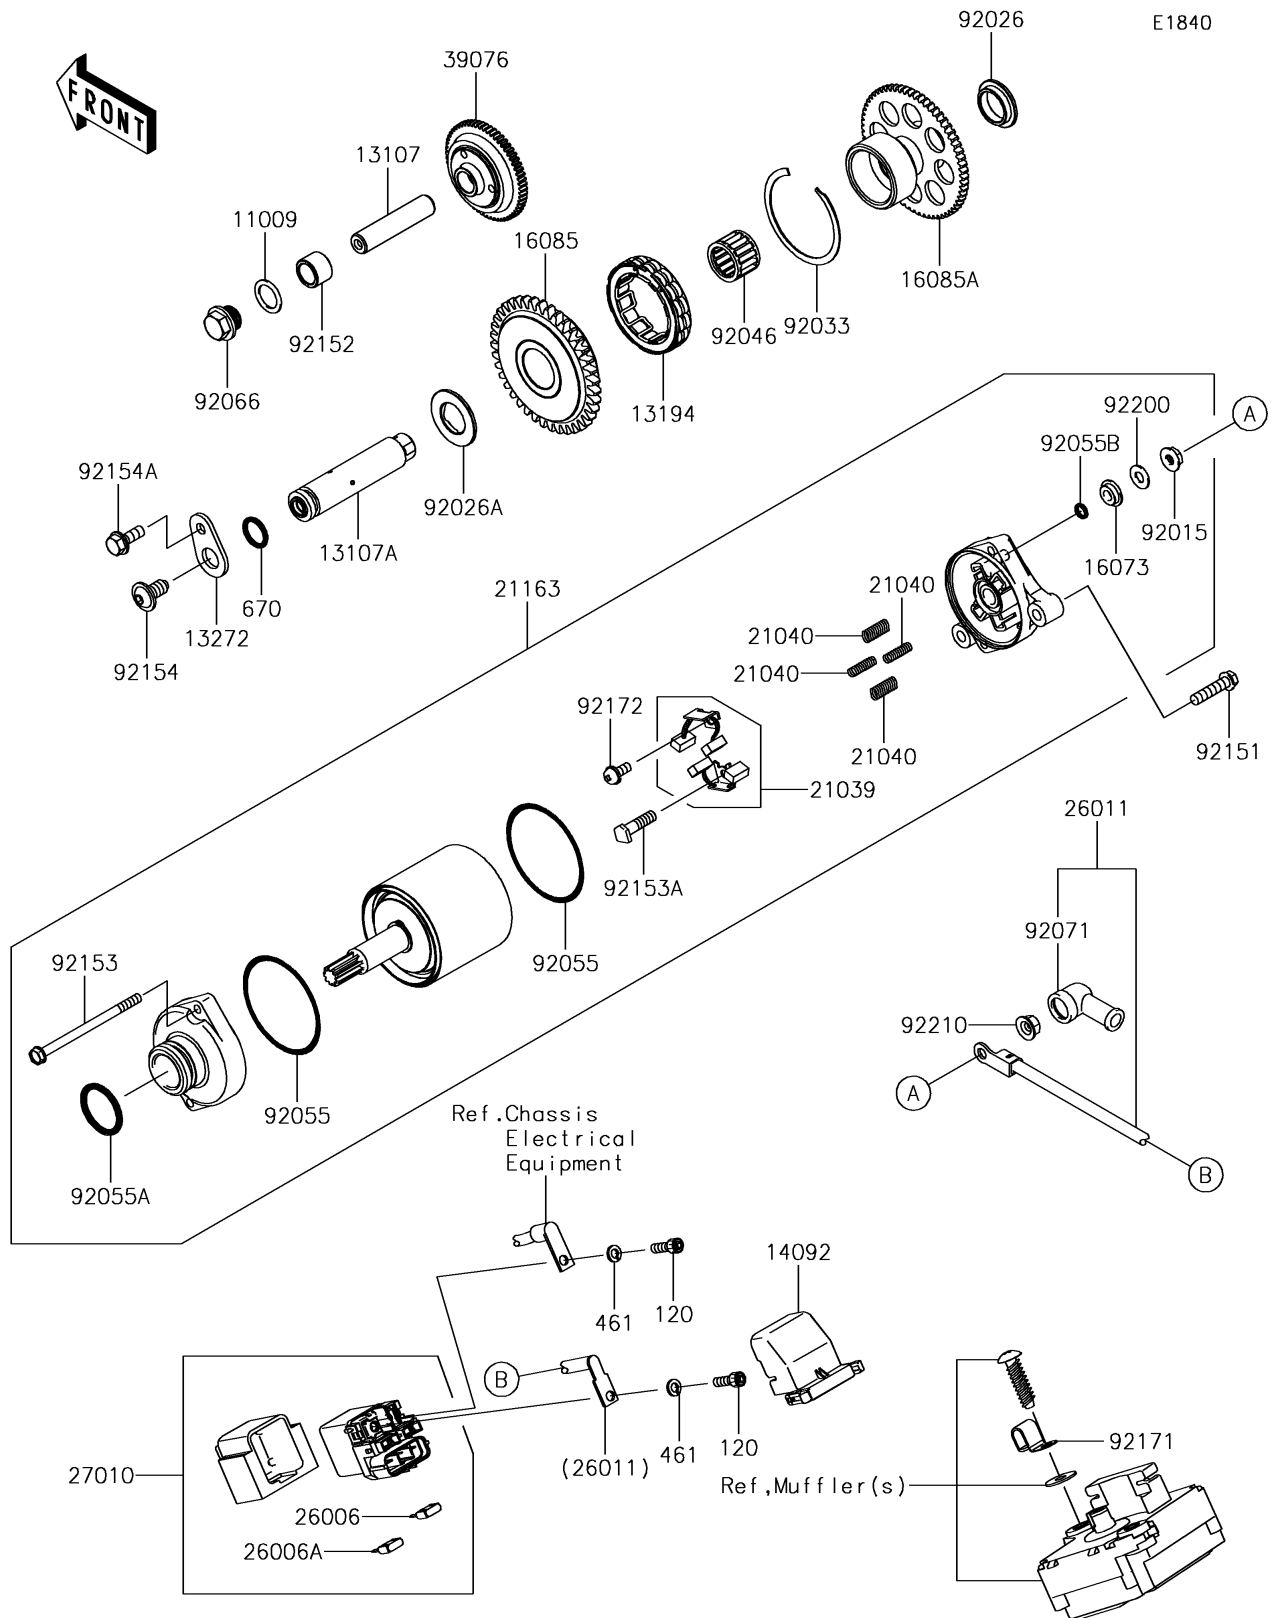

2018 Ninja[®] ZX[™]-10R

PARTS DIAGRAM

Starter Motor

2018 Ninja® ZX™-10R

PARTS LIST

Starter Motor

ITEM NAME	PART NUMBER	QUANTITY
GASKET,14.3X20X1 (Ref # 11009)	11009-1238	1
BOLT-SOCKET,5X10 (Ref # 120)	120CB0510	2
SHAFT (Ref # 13107)	13107-0231	1
SHAFT,ONEWAY CLUTCH (Ref # 13107A)	13107-0837	1
CLUTCH-ONEWAY (Ref # 13194)	13194-0553	1
PLATE (Ref # 13272)	13272-1998	1
COVER (Ref # 14092)	14092-0109	1
INSULATOR (Ref # 16073)	16073-0053	1
GEAR,39T (Ref # 16085)	16085-0650	1
GEAR,62T (Ref # 16085A)	16085-0651	1
BRUSH,CARBON (Ref # 21039)	21039-0004	1
SPRING-BRUSH (Ref # 21040)	21040-0003	4
STARTER-ELECTRIC (Ref # 21163)	21163-0064	1
FUSE,MINI BLADE,15A,BLUE (Ref # 26006)	26006-0001	1
FUSE,MINI BLADE,30A,GREEN (Ref # 26006A)	26006-1080	1
WIRE-LEAD (Ref # 26011)	26011-0308	1
SWITCH (Ref # 27010)	27010-0773	1
LIMITER (Ref # 39076)	39076-0554	1
WASHER-SPRING,5MM (Ref # 461)	461DB0500	2
O RING,14MM (Ref # 670)	670D2014	1
NUT,STARTER MOTOR (Ref # 92015)	92015-1476	1
SPACER,RH (Ref # 92026)	92026-0157	1
SPACER,LH (Ref # 92026A)	92026-0158	1
RING-SNAP (Ref # 92033)	92033-3731	1
BEARING-NEEDLE,18X24X17 (Ref # 92046)	92046-0624	1
RING-O (Ref # 92055)	92055-0136	2
RING-O (Ref # 92055A)	92055-1276	1
RING-O,4.5X2.0 (Ref # 92055B)	92055-1370	1
PLUG,14X8 (Ref # 92066)	92066-0837	1

2018 Ninja® ZX™-10R

PARTS LIST

Starter Motor

ITEM NAME	PART NUMBER	QUANTITY
GROMMET (Ref # 92071)	92071-0024	1
BOLT,FLANGED-SMALL,6X25 (Ref # 92151)	92151-1930	2
COLLAR,12.2X17X12 (Ref # 92152)	92152-0870	1
BOLT (Ref # 92153)	92153-1850	2
BOLT (Ref # 92153A)	92153-1866	1
BOLT,SOCKET,8X16 (Ref # 92154)	92154-0397	1
BOLT,FLANGED,6X16 (Ref # 92154A)	92154-1851	1
CLAMP (Ref # 92171)	92171-0534	1
SCREW (Ref # 92172)	92172-0334	1
WASHER (Ref # 92200)	92200-0386	1
NUT,6MM (Ref # 92210)	92210-0188	1