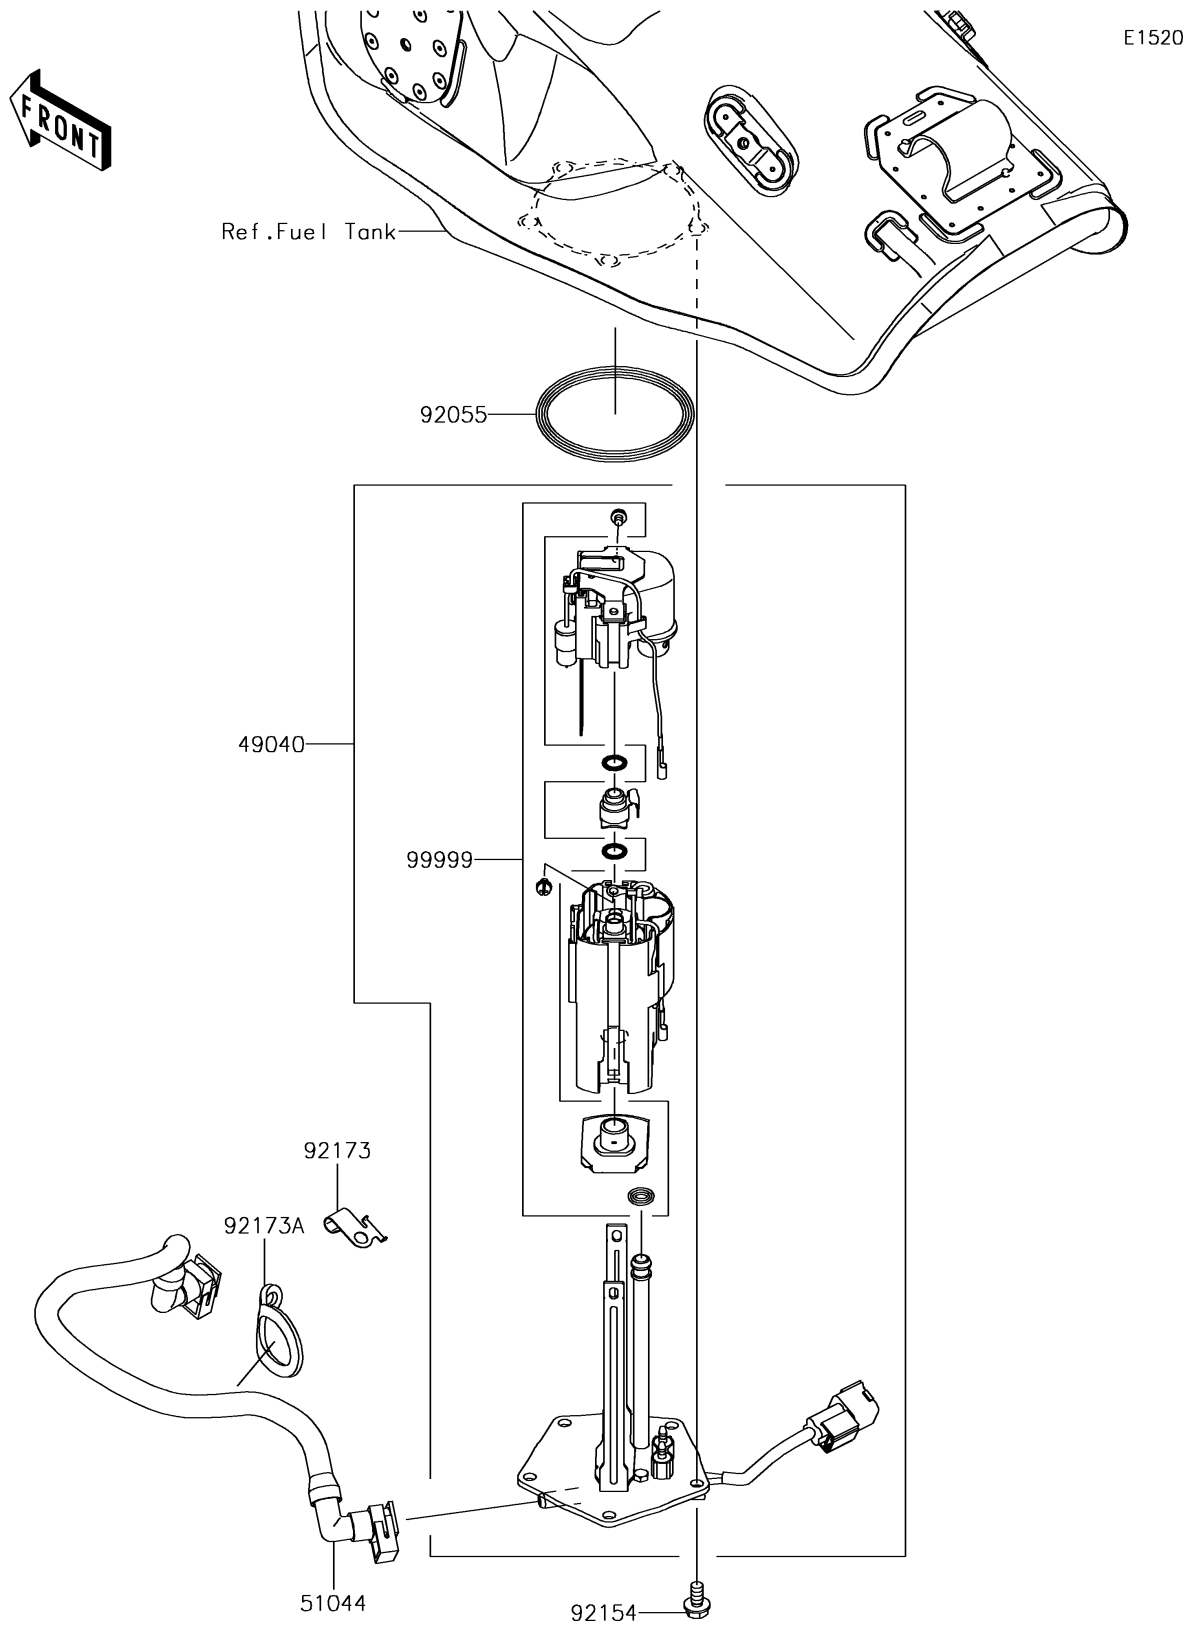

## PARTS DIAGRAM

### Fuel Pump

## PARTS LIST

### Fuel Pump

ITEM NAME	PART NUMBER	QUANTITY
PUMP-FUEL (Ref # 49040)	49040-0750	1
TUBE-ASSY,FUEL (Ref # 51044)	51044-0858	1
RING-O,70.6X5.7 (Ref # 92055)	92055-0210	1
BOLT,FLANGED,6X12 (Ref # 92154)	92154-1848	5
CLAMP (Ref # 92173)	92173-0831	1
CLAMP (Ref # 92173A)	92173-0832	1
KIT,FUEL FILTER (Ref # 99999)	99999-0521	1