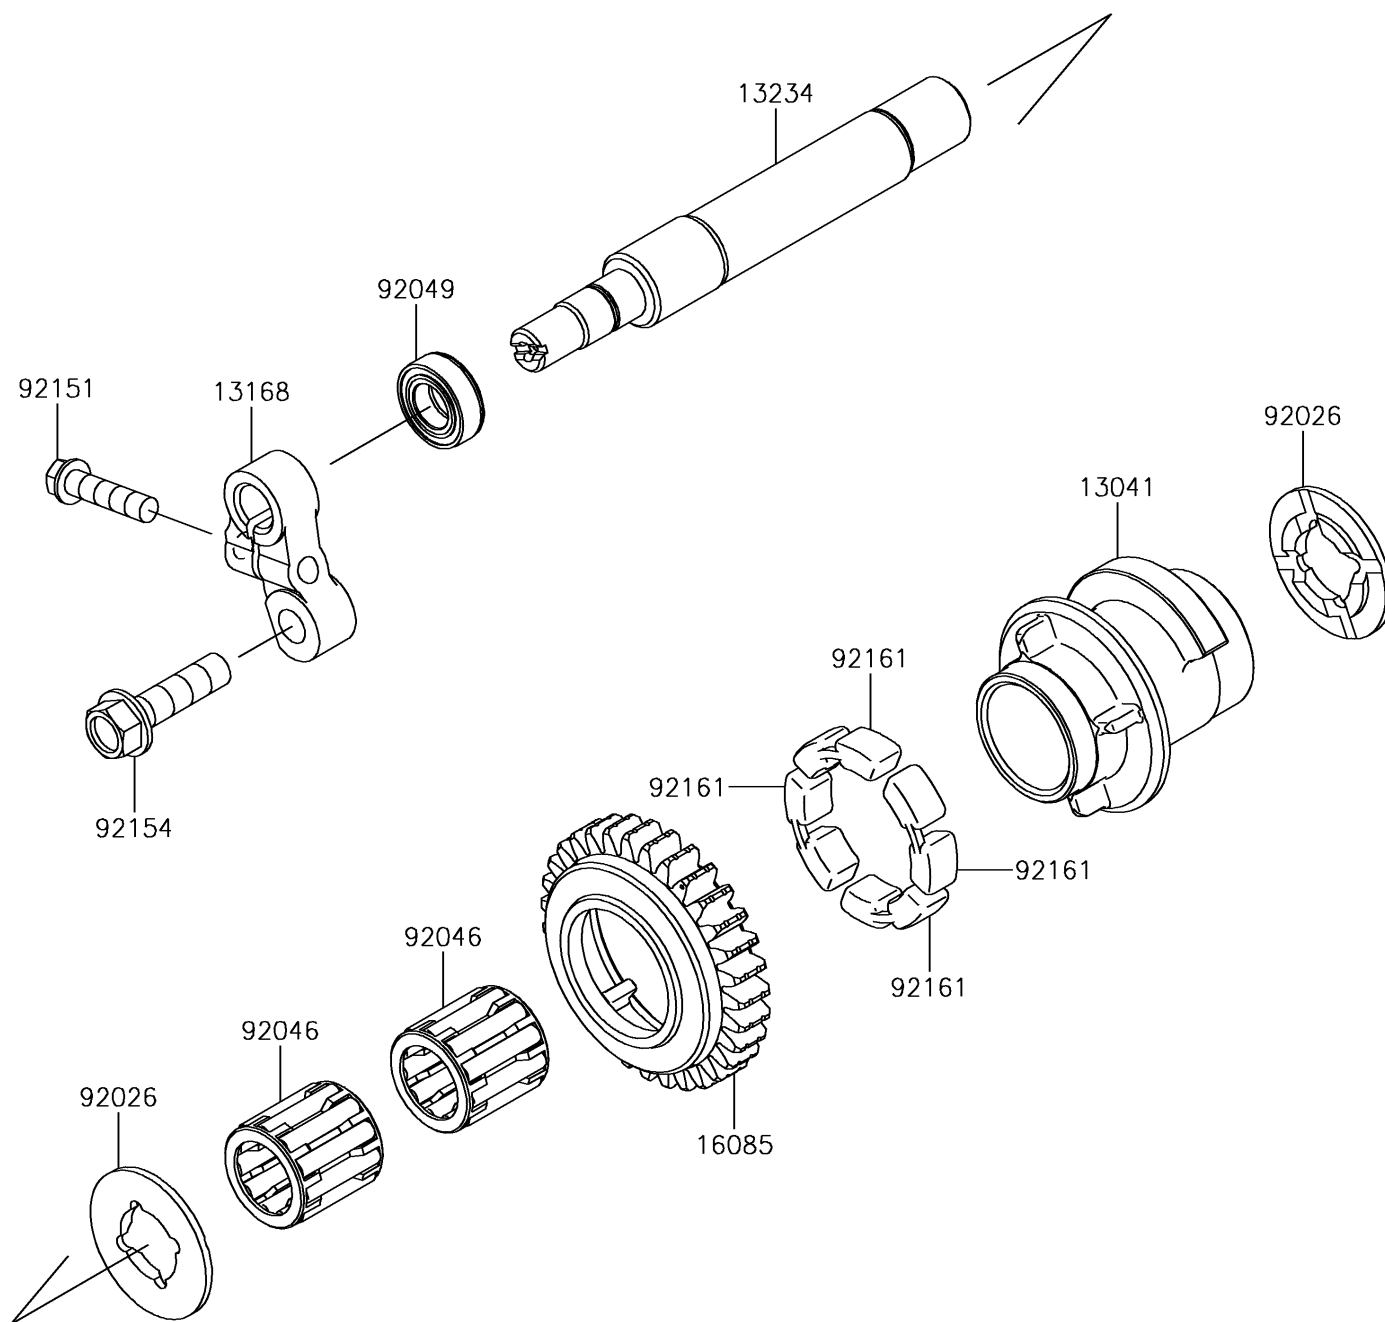

## PARTS DIAGRAM

### Balancer

E1323

## PARTS LIST

### Balancer

ITEM NAME	PART NUMBER	QUANTITY
BALANCER (Ref # 13041)	13041-0047	1
LEVER,BACKLASH ADJUSTMENT (Ref # 13168)	13168-0831	1
SHAFT-COMP (Ref # 13234)	13234-0589	1
GEAR,BALANCER,31T (Ref # 16085)	16085-0144	1
SPACER (Ref # 92026)	92026-0082	2
BEARING-NEEDLE (Ref # 92046)	92046-1266	2
SEAL-OIL (Ref # 92049)	92049-0720	1
BOLT,FLANGED-SMALL,6X25 (Ref # 92151)	92151-1930	1
BOLT,FLANGED,8X30 (Ref # 92154)	92154-1796	1
DAMPER (Ref # 92161)	92161-1055	4