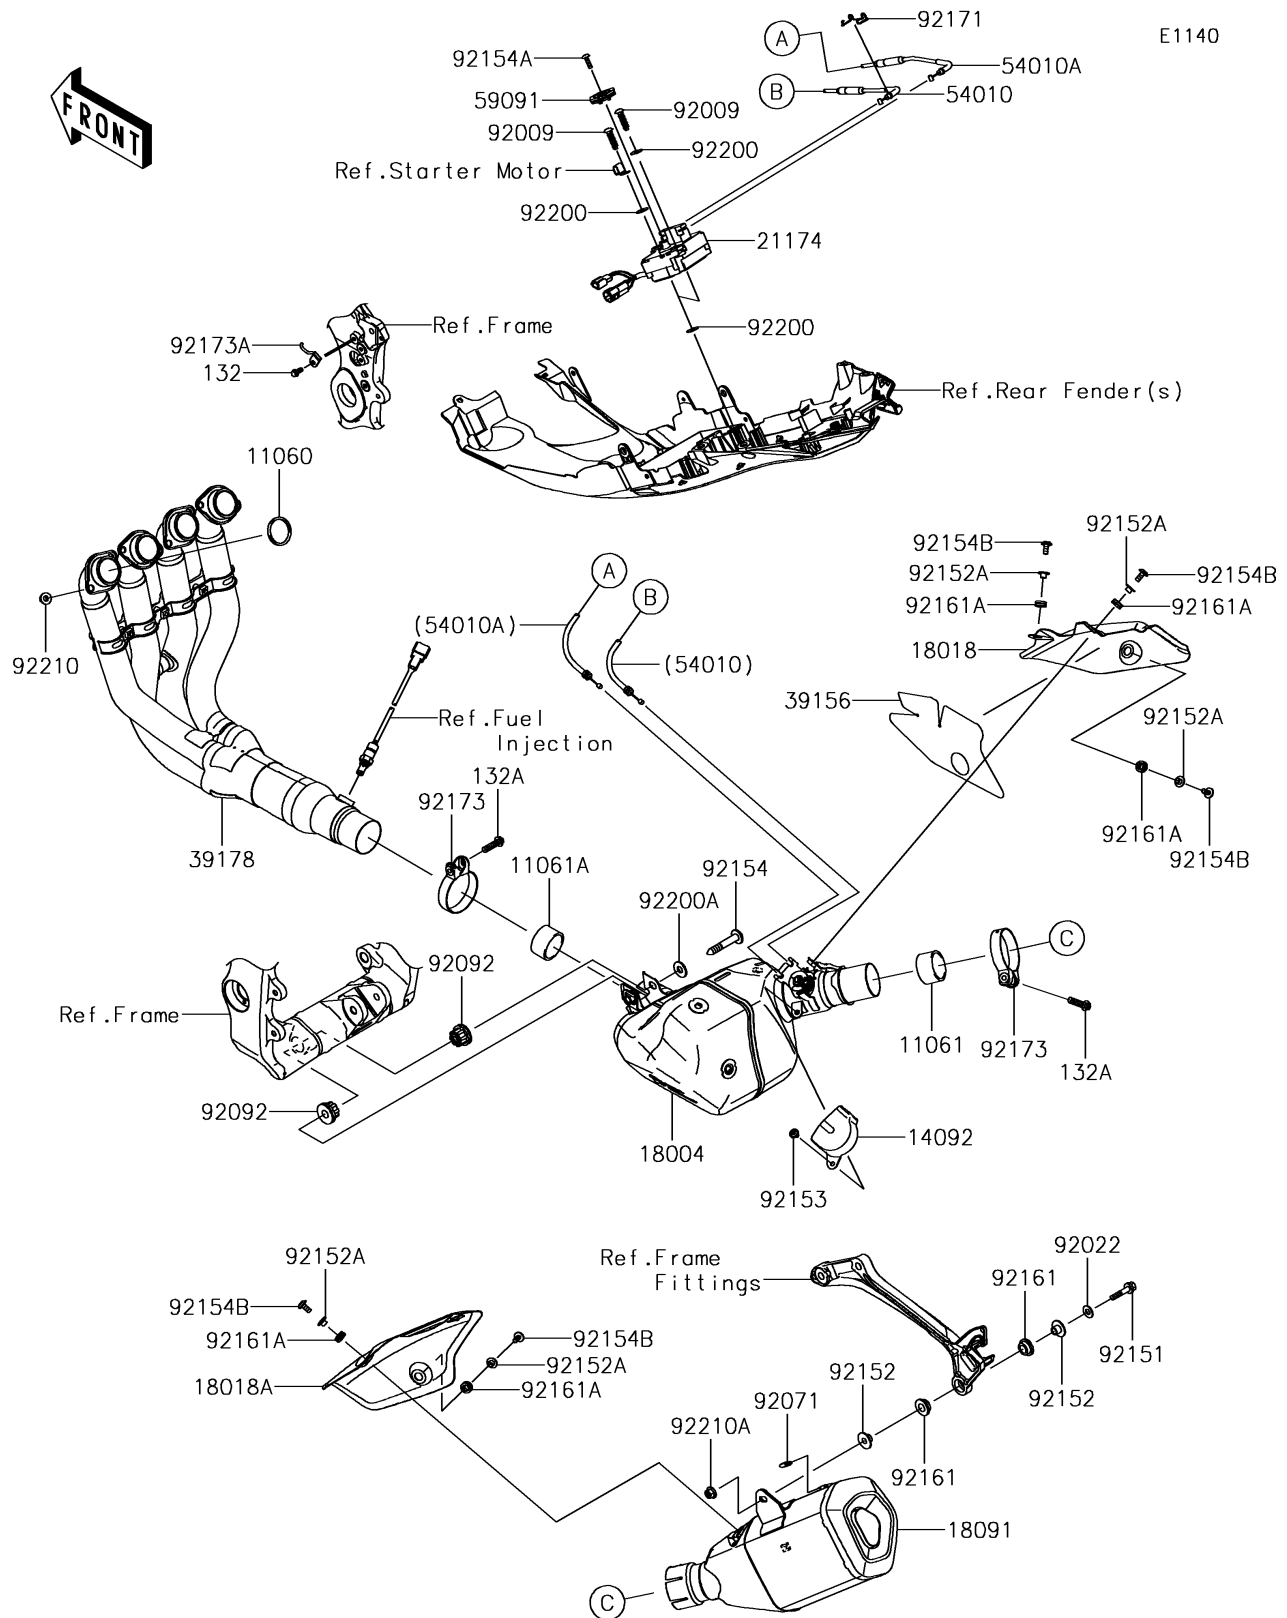

2018 Ninja® ZX™-10R

PARTS DIAGRAM

Muffler(s)