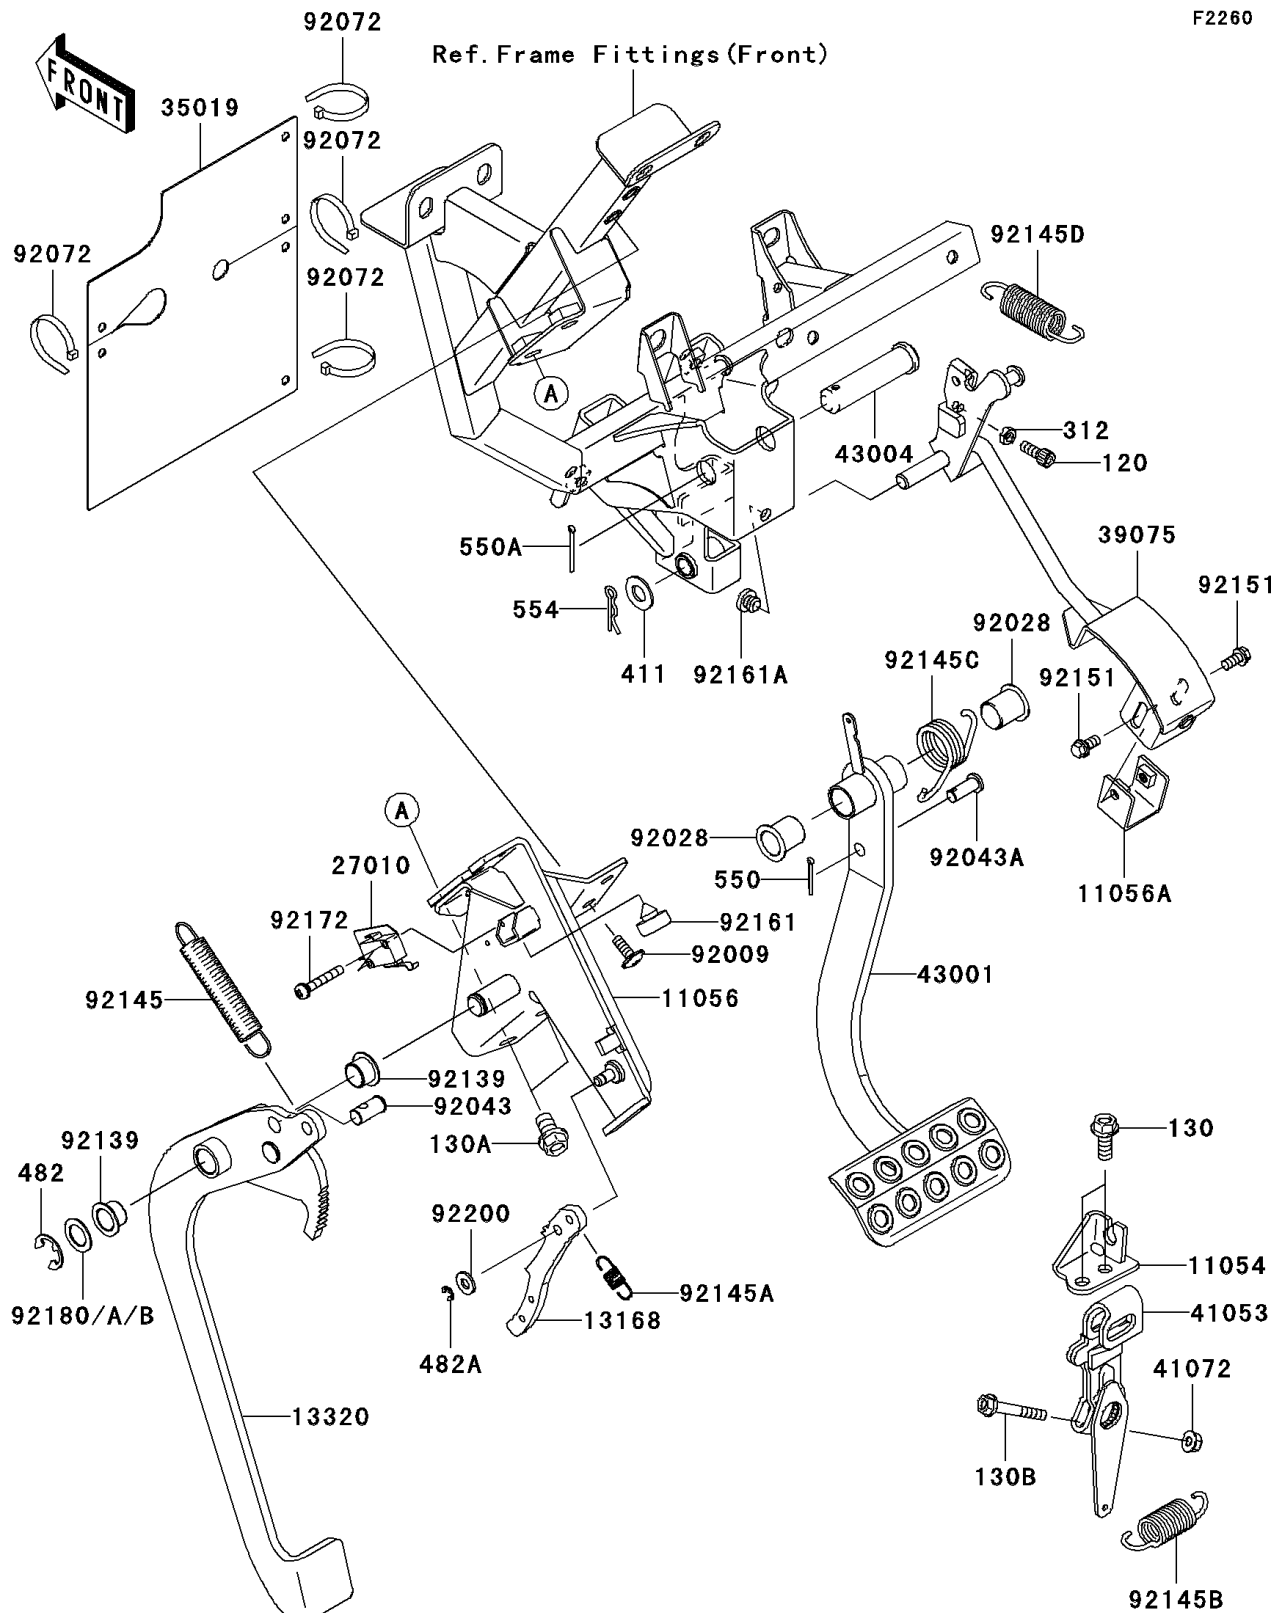

# 2010 Teryx 750 FI 4X4 (SGE)

## PARTS DIAGRAM

### Brake Pedal/Throttle Lever

## PARTS LIST

Brake Pedal/Throttle Lever

**ITEM NAME**

**PART NUMBER**

**QUANTITY**

---