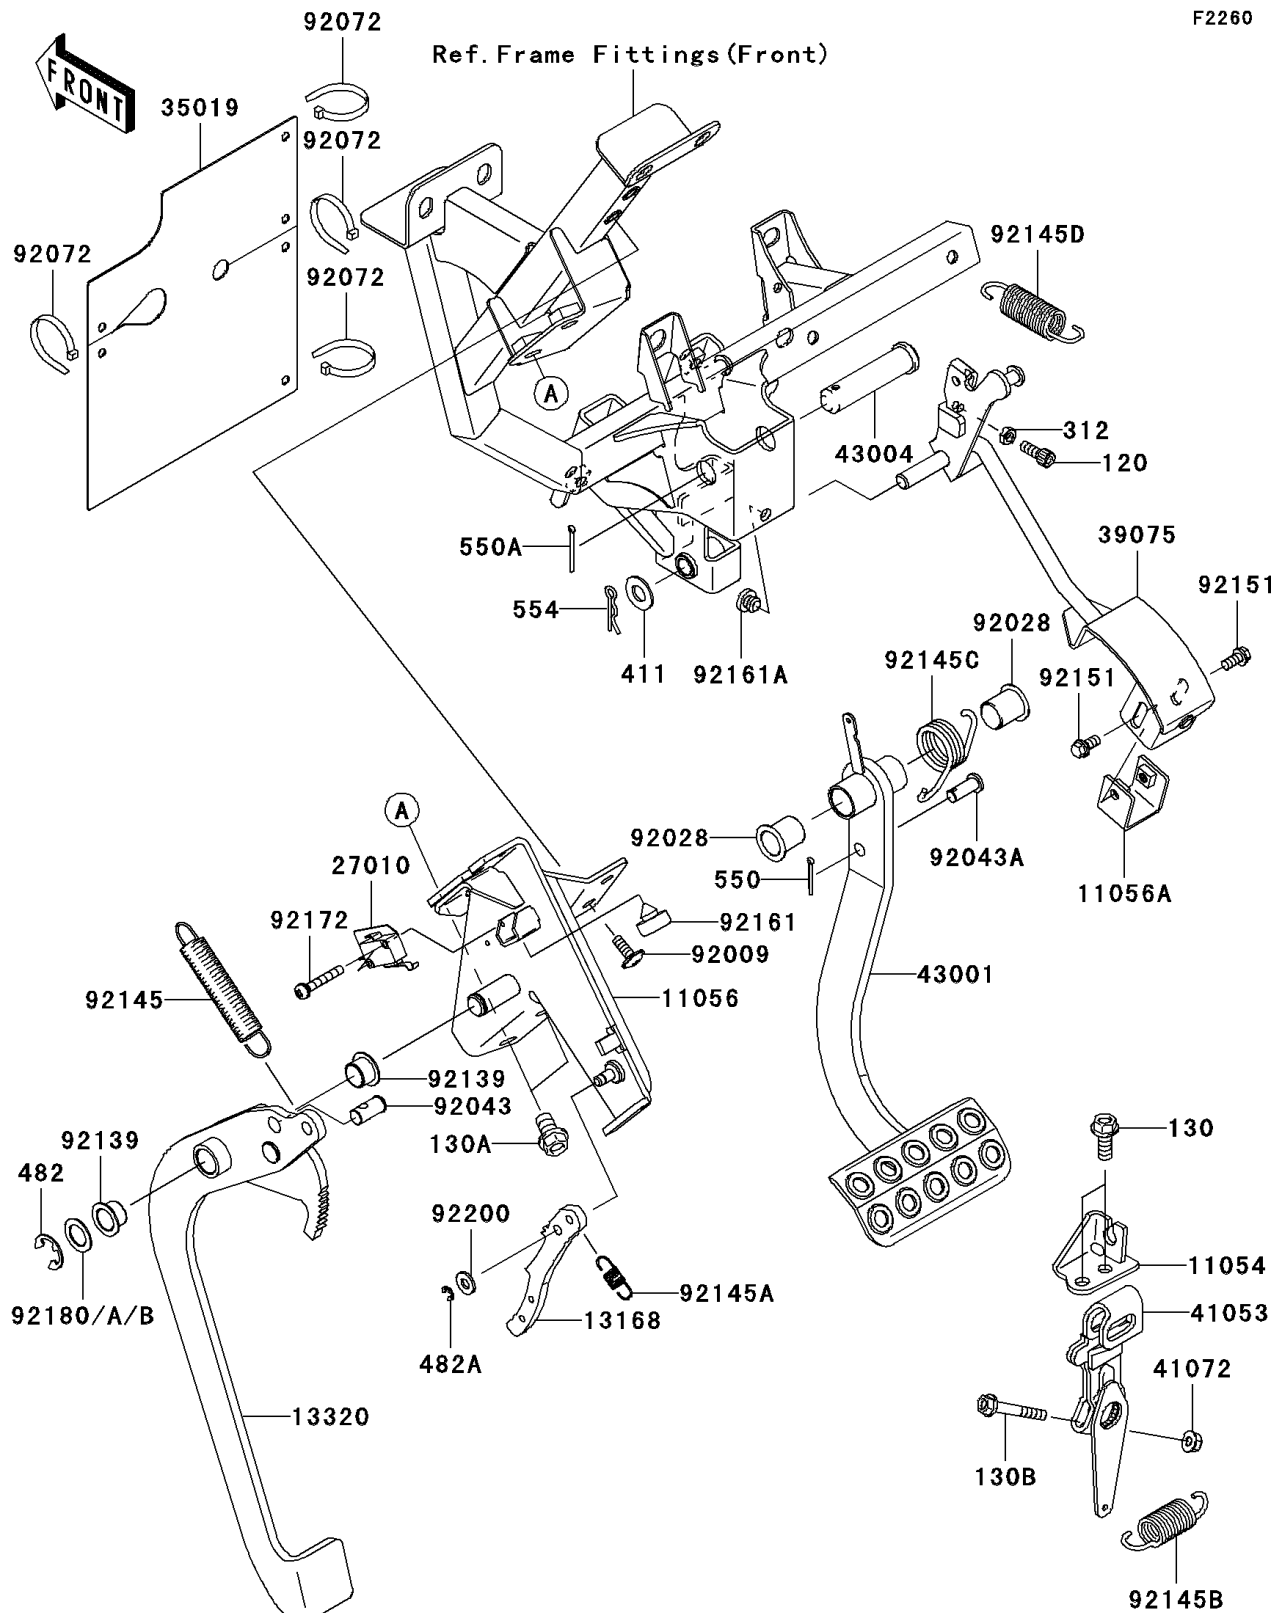

2010 Teryx 750 FI 4X4 (SGE)

PARTS DIAGRAM

Brake Pedal/Throttle Lever

2010 Teryx 750 FI 4X4 (SGE)

PARTS LIST

Brake Pedal/Throttle Lever

ITEM NAME

PART NUMBER

QUANTITY
