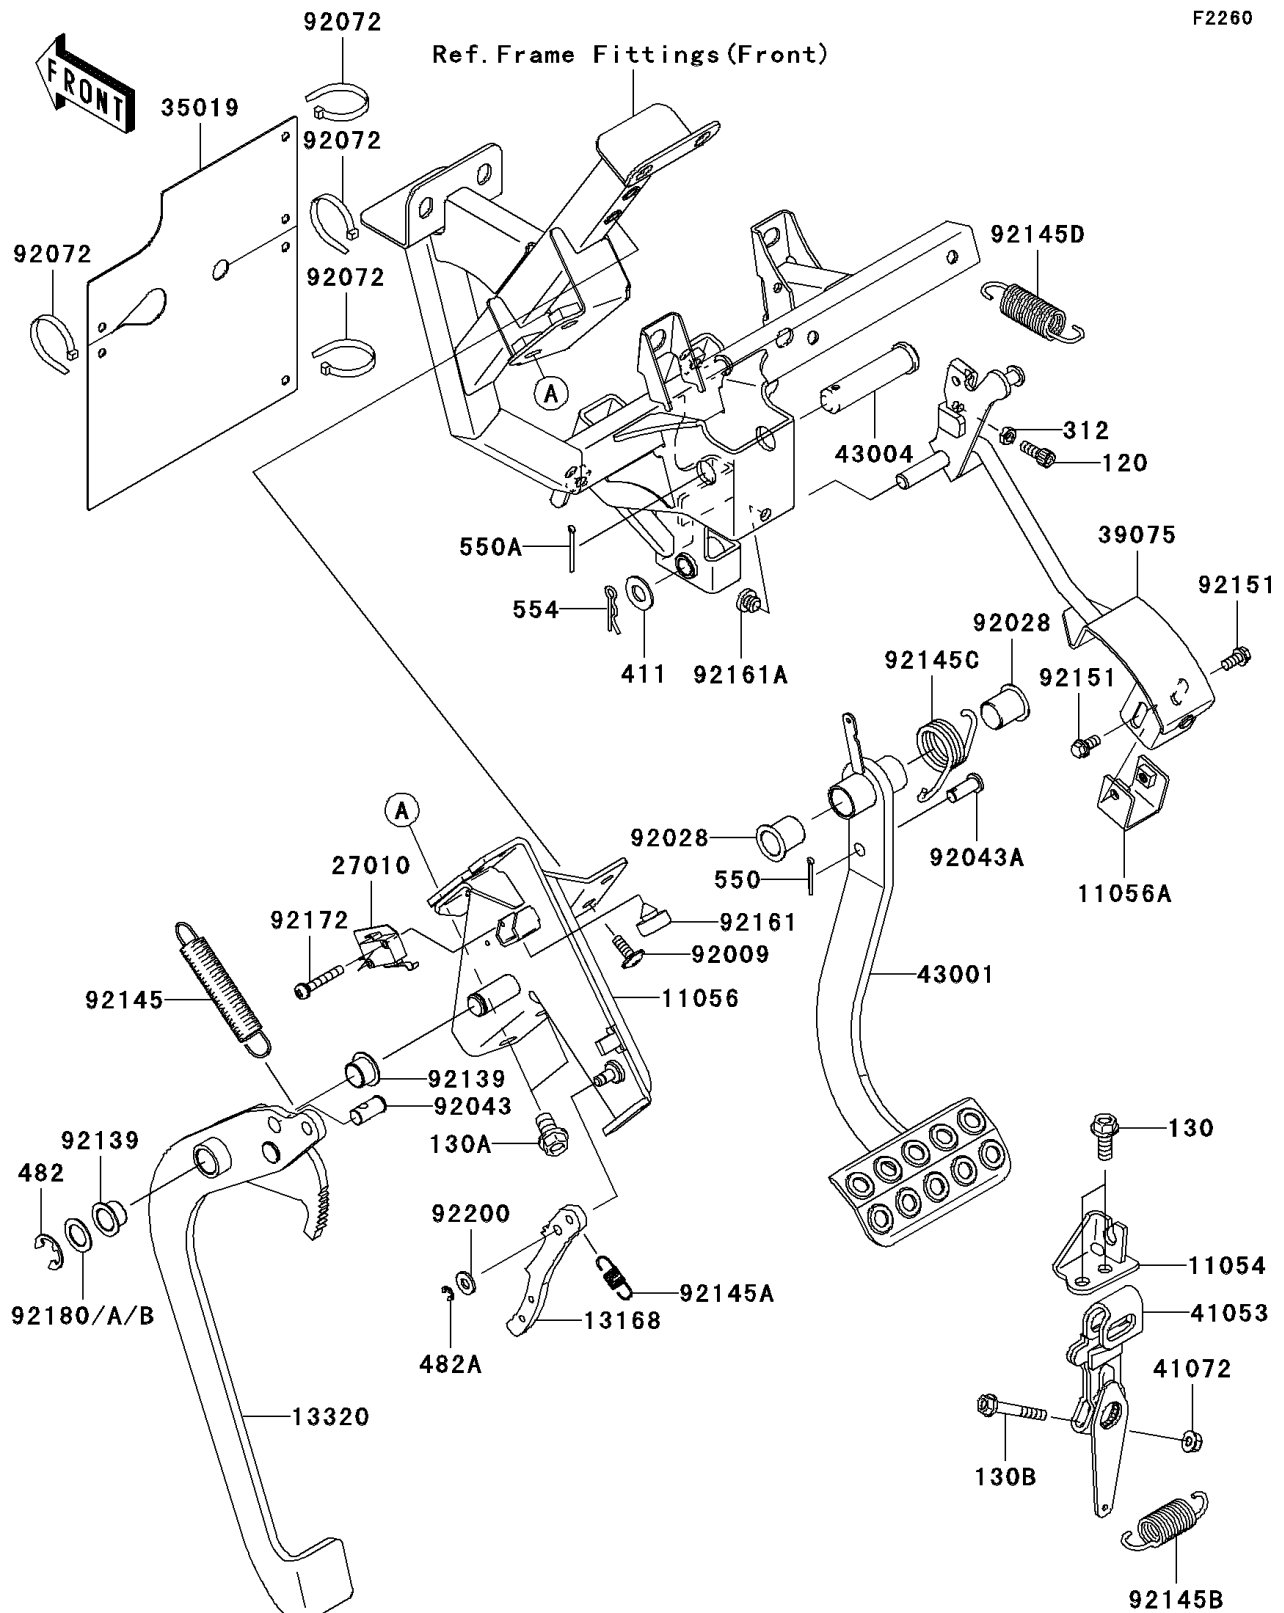

2010 Teryx 750 FI 4X4 (SGE)

PARTS DIAGRAM

Brake Pedal/Throttle Lever

2010 Teryx 750 FI 4X4 (SGE)

PARTS LIST

Brake Pedal/Throttle Lever

ITEM NAME	PART NUMBER	QUANTITY
BOLT-SOCKET,6X16 (Ref # 120)	120CA0616	1
BOLT-FLANGED,8X20 (Ref # 130)	130BA0820	2
BOLT-FLANGED,10X16 (Ref # 130A)	130BA1016	2
BOLT-FLANGED,6X40 (Ref # 130B)	130CA0640	1
NUT-HEX (Ref # 312)	312BA0600	1
WASHER-PLAIN,10MM (Ref # 411)	411AA1000	1
CIRCLIP-TYPE-E,10MM (Ref # 482)	482J0100	1
CIRCLIP-TYPE-E,4MM (Ref # 482A)	482J4000	1
PIN-COTTER,2.5X18 (Ref # 550)	550AA2518	1
BRACKET,BRAKE CABLE (Ref # 11054)	11054-0933	1
BRACKET,BRAKE LEVER (Ref # 11056)	11056-0007	1
BRACKET (Ref # 11056A)	11056-0054	1
LEVER (Ref # 13168)	13168-0174	1
LEVER-ASSY,BRAKE PEDAL (Ref # 13320)	13320-0025	1
SWITCH (Ref # 27010)	27010-0084	1
FLAP (Ref # 35019)	35019-0079	1
LEVER-THROTTLE (Ref # 39075)	39075-0015	1
LEVER-BRAKE CAM (Ref # 41053)	41053-0010	1
NUT,6MM (Ref # 41072)	41072-007	1
LEVER-BRAKE,PEDAL (Ref # 43001)	43001-0103	1
SHAFT-BRAKE (Ref # 43004)	43004-1128	1
SCREW,6X16 (Ref # 92009)	92009-1621	2
BUSHING (Ref # 92028)	92028-1571	2
PIN (Ref # 92043)	92043-0124	1
PIN (Ref # 92043A)	92043-1039	1
BAND,L=188 (Ref # 92072)	92072-1239	4
BUSHING (Ref # 92139)	92139-0182	2
SPRING (Ref # 92145)	92145-0446	1
SPRING (Ref # 92145A)	92145-0447	1

2010 Teryx 750 FI 4X4 (SGE)

PARTS LIST

Brake Pedal/Throttle Lever

ITEM NAME	PART NUMBER	QUANTITY
SPRING (Ref # 92145B)	92145-0563	1
SPRING,BRAKE PEDAL RETURN (Ref # 92145C)	92145-0575	1
SPRING (Ref # 92145D)	92145-0636	1
BOLT,6X12 (Ref # 92151)	92151-1997	2
DAMPER (Ref # 92161)	92161-0590	1
DAMPER (Ref # 92161A)	92161-1084	1
SCREW,3X20 (Ref # 92172)	92172-0419	2
SHIM,T=0.8 (Ref # 92180)	92180-0279	AR
SHIM,T=1.0 (Ref # 92180A)	92180-0281	AR
SHIM,T=1.2 (Ref # 92180B)	92180-0282	AR
WASHER,6.5X14.5X1.5 (Ref # 92200)	92200-3775	1
PIN-COTTER,2.5X25 (Ref # 550A)	550AA2525	1
PIN-SNAP,10MM (Ref # 554)	554DA1000	1