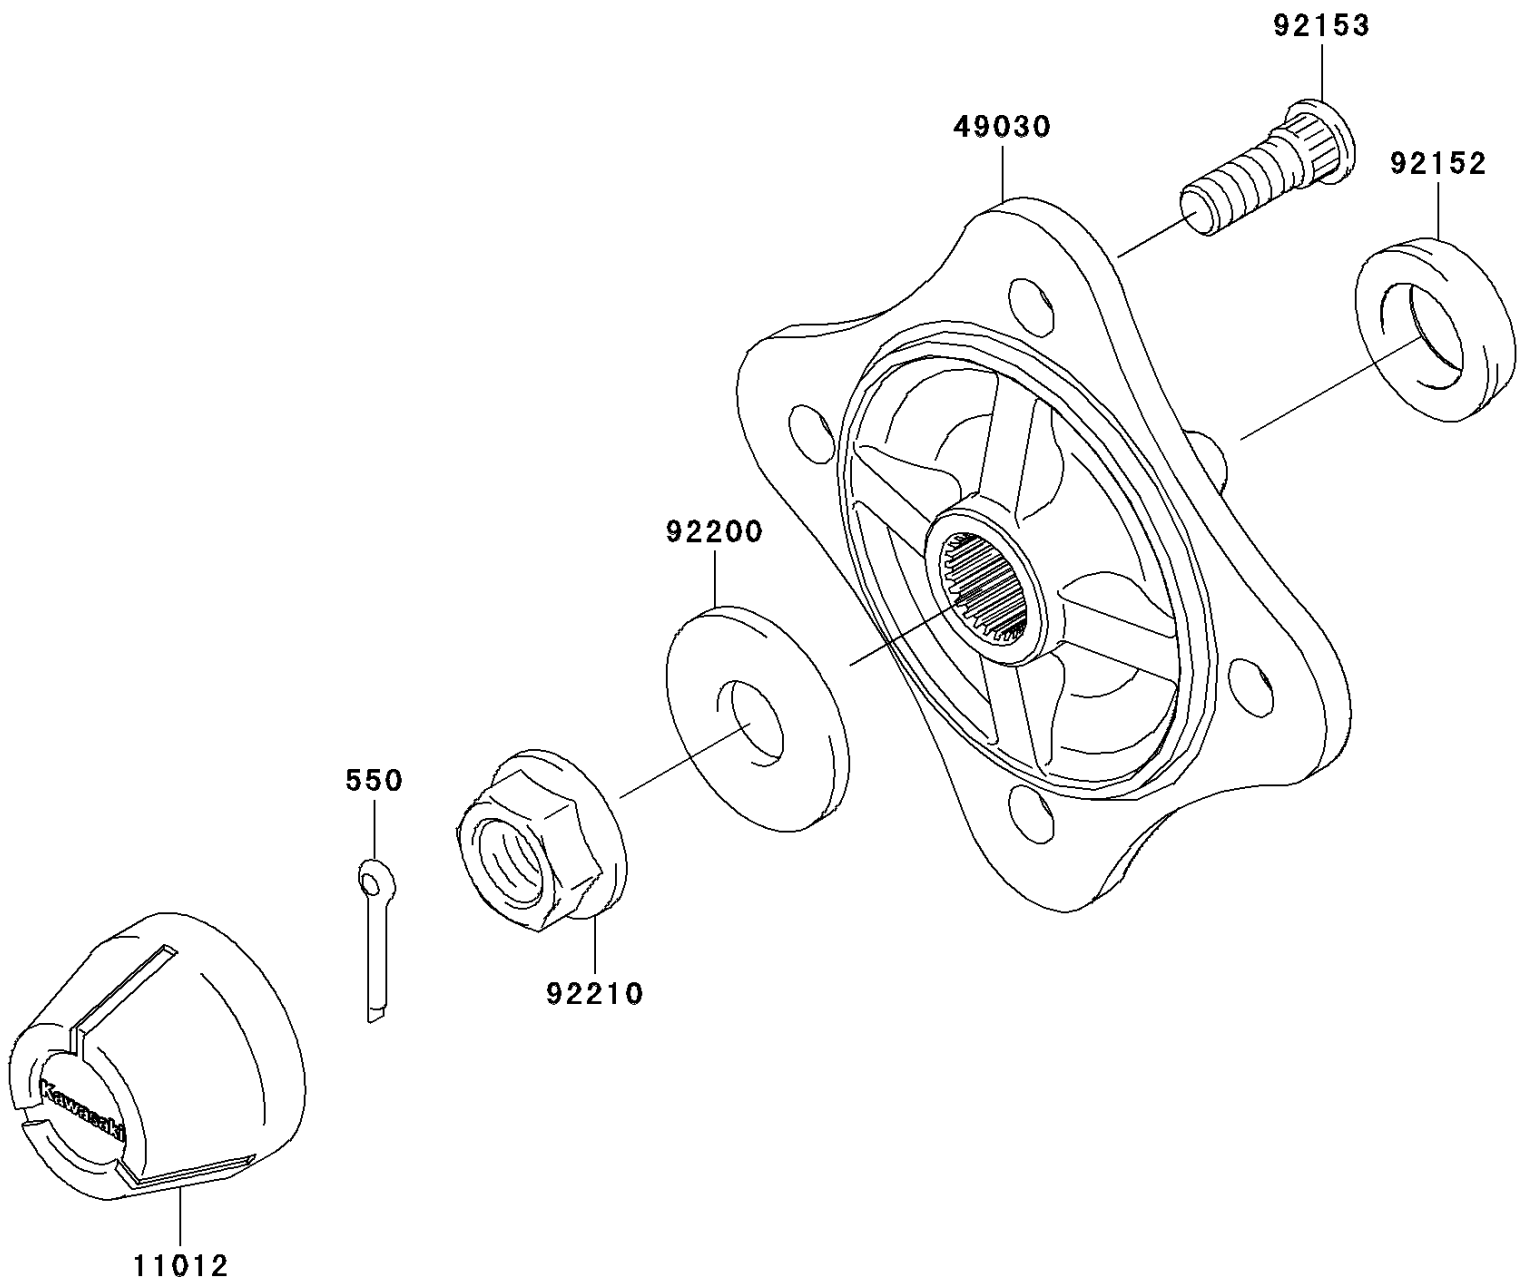

2010 Teryx 750 FI 4X4 (SGE)

PARTS DIAGRAM

Rear Hubs/Brakes

F2240

2010 Teryx 750 FI 4X4 (SGE)

PARTS LIST

Rear Hubs/Brakes

ITEM NAME	PART NUMBER	QUANTITY
PIN-COTTER,4.0X30 (Ref # 550)	550AA4030	2
CAP,WHEEL (Ref # 11012)	11012-1969	2
HUB,RR (Ref # 49030)	49030-0042	2
COLLAR (Ref # 92152)	92152-0631	2
BOLT,12MM (Ref # 92153)	92153-1915	8
WASHER,20.3X52X4.5 (Ref # 92200)	92200-0130	2
NUT,FLANGED,20MM (Ref # 92210)	92210-2093	2