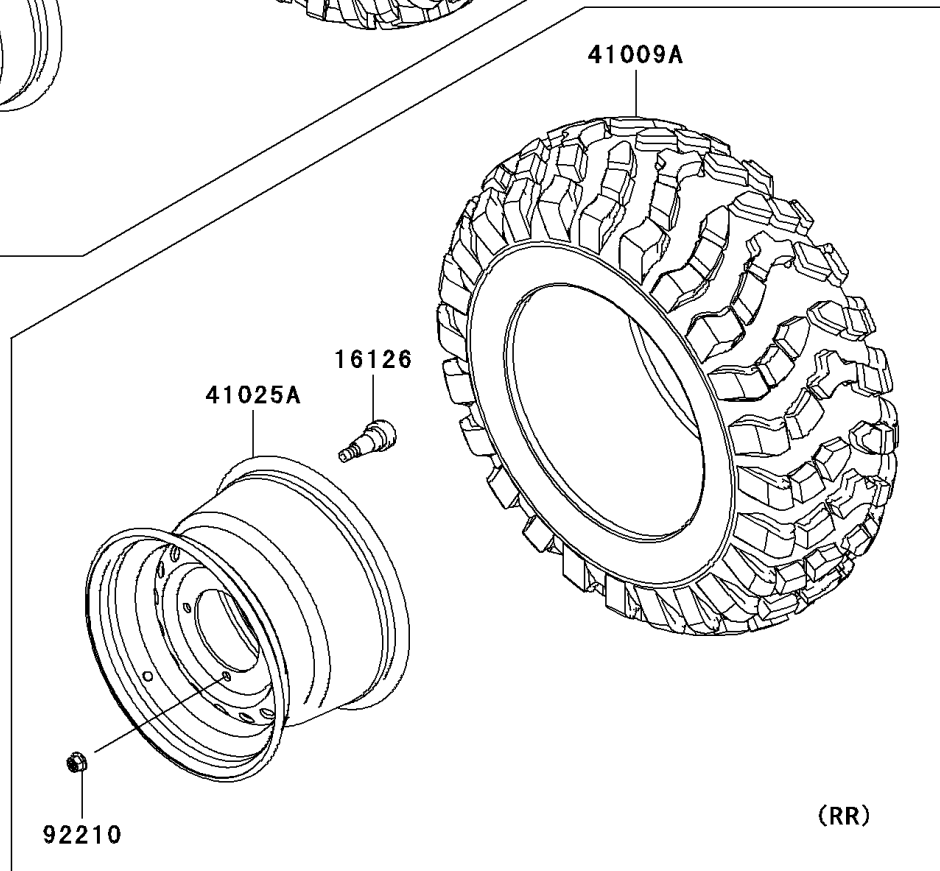

2010 Teryx 750 FI 4X4 (SGE)

PARTS DIAGRAM

Wheels/Tires

F2210

2010 Teryx 750 FI 4X4 (SGE)

PARTS LIST

Wheels/Tires

ITEM NAME

PART NUMBER

QUANTITY
