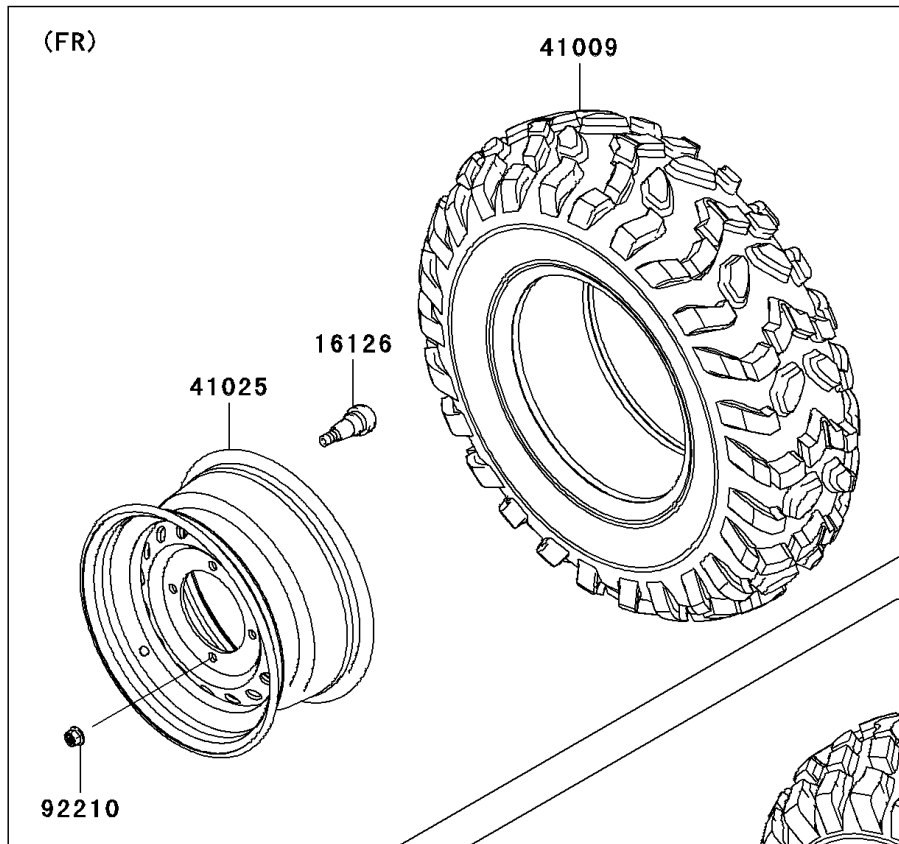

2010 Teryx 750 FI 4X4 (SGE)

PARTS DIAGRAM

Wheels/Tires

F2210

2010 Teryx 750 FI 4X4 (SGE)

PARTS LIST

Wheels/Tires

ITEM NAME

PART NUMBER

QUANTITY
