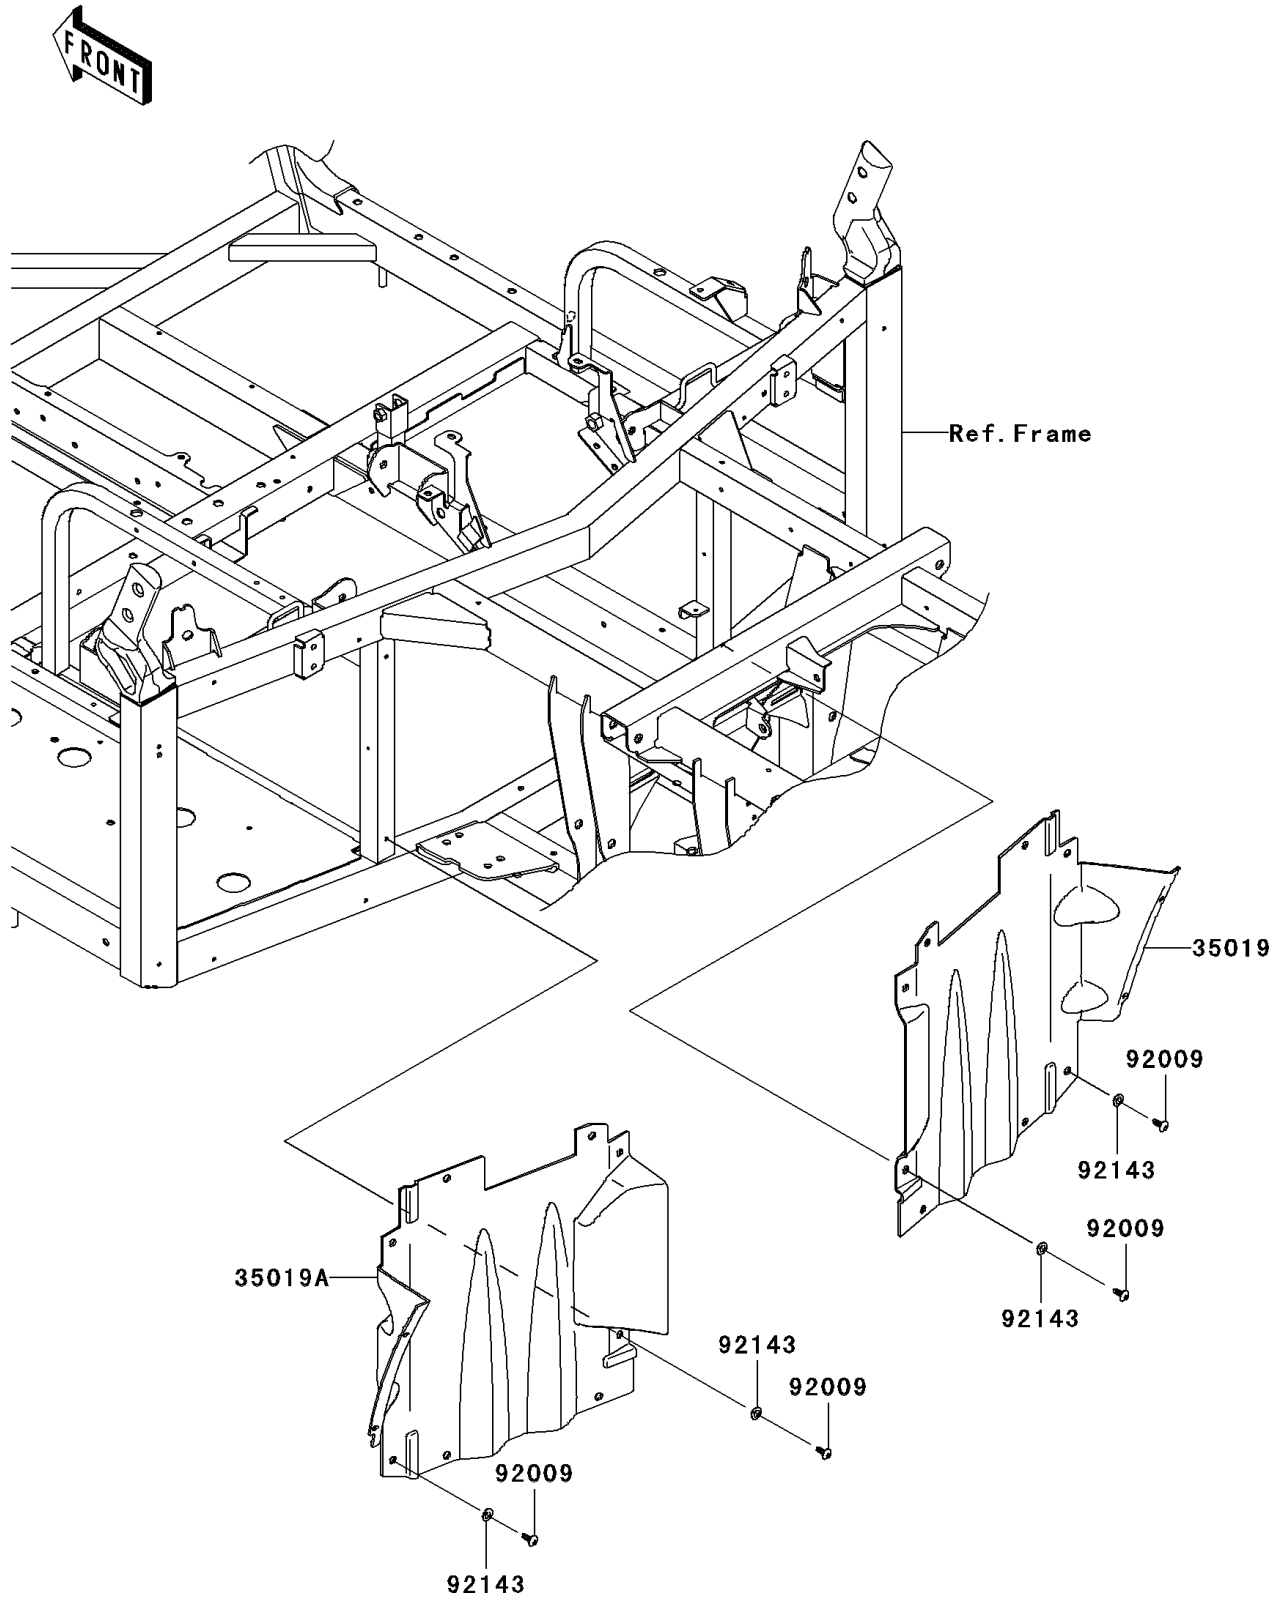

2010 Teryx 750 FI 4X4 (SGE)

PARTS DIAGRAM

Flap

F2173