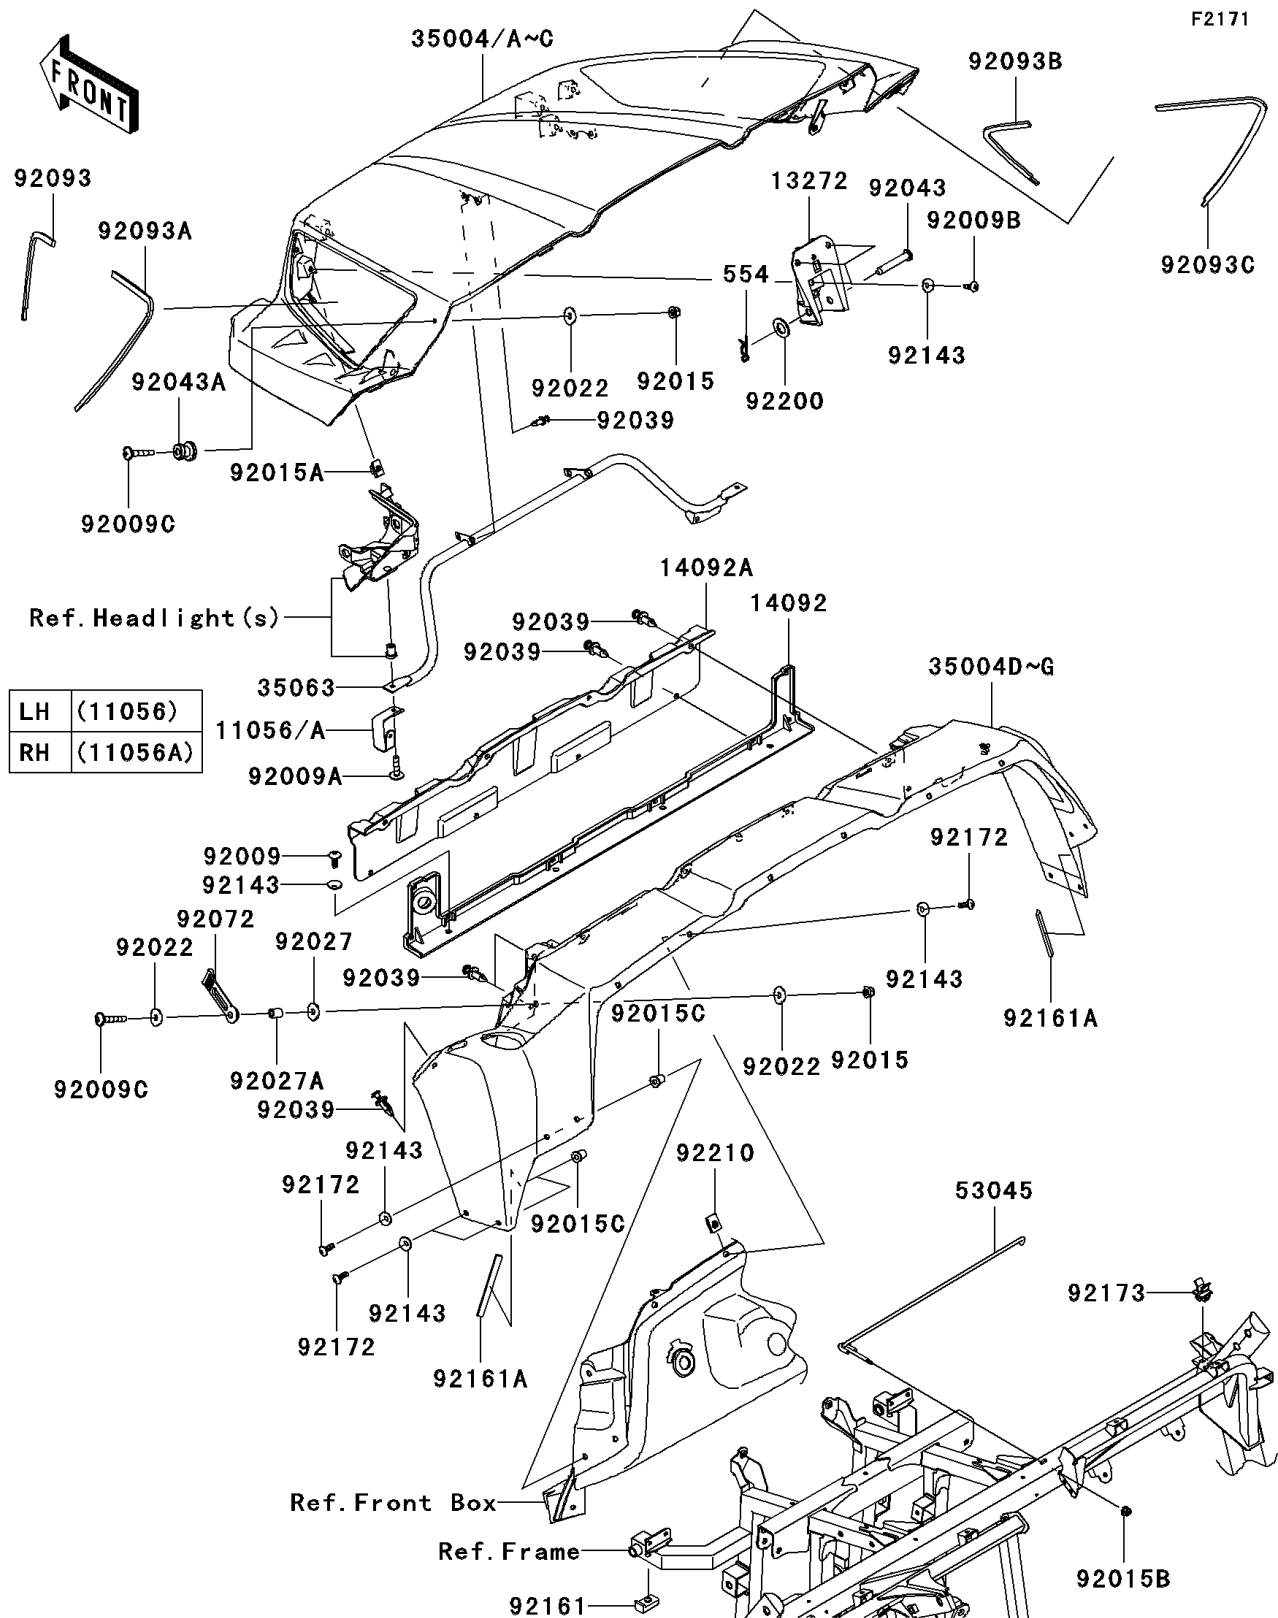

2010 Teryx 750 FI 4X4 (SGE)

PARTS DIAGRAM

Front Fender(s)

2010 Teryx 750 FI 4X4 (SGE)

PARTS LIST

Front Fender(s)

ITEM NAME

PART NUMBER

QUANTITY
