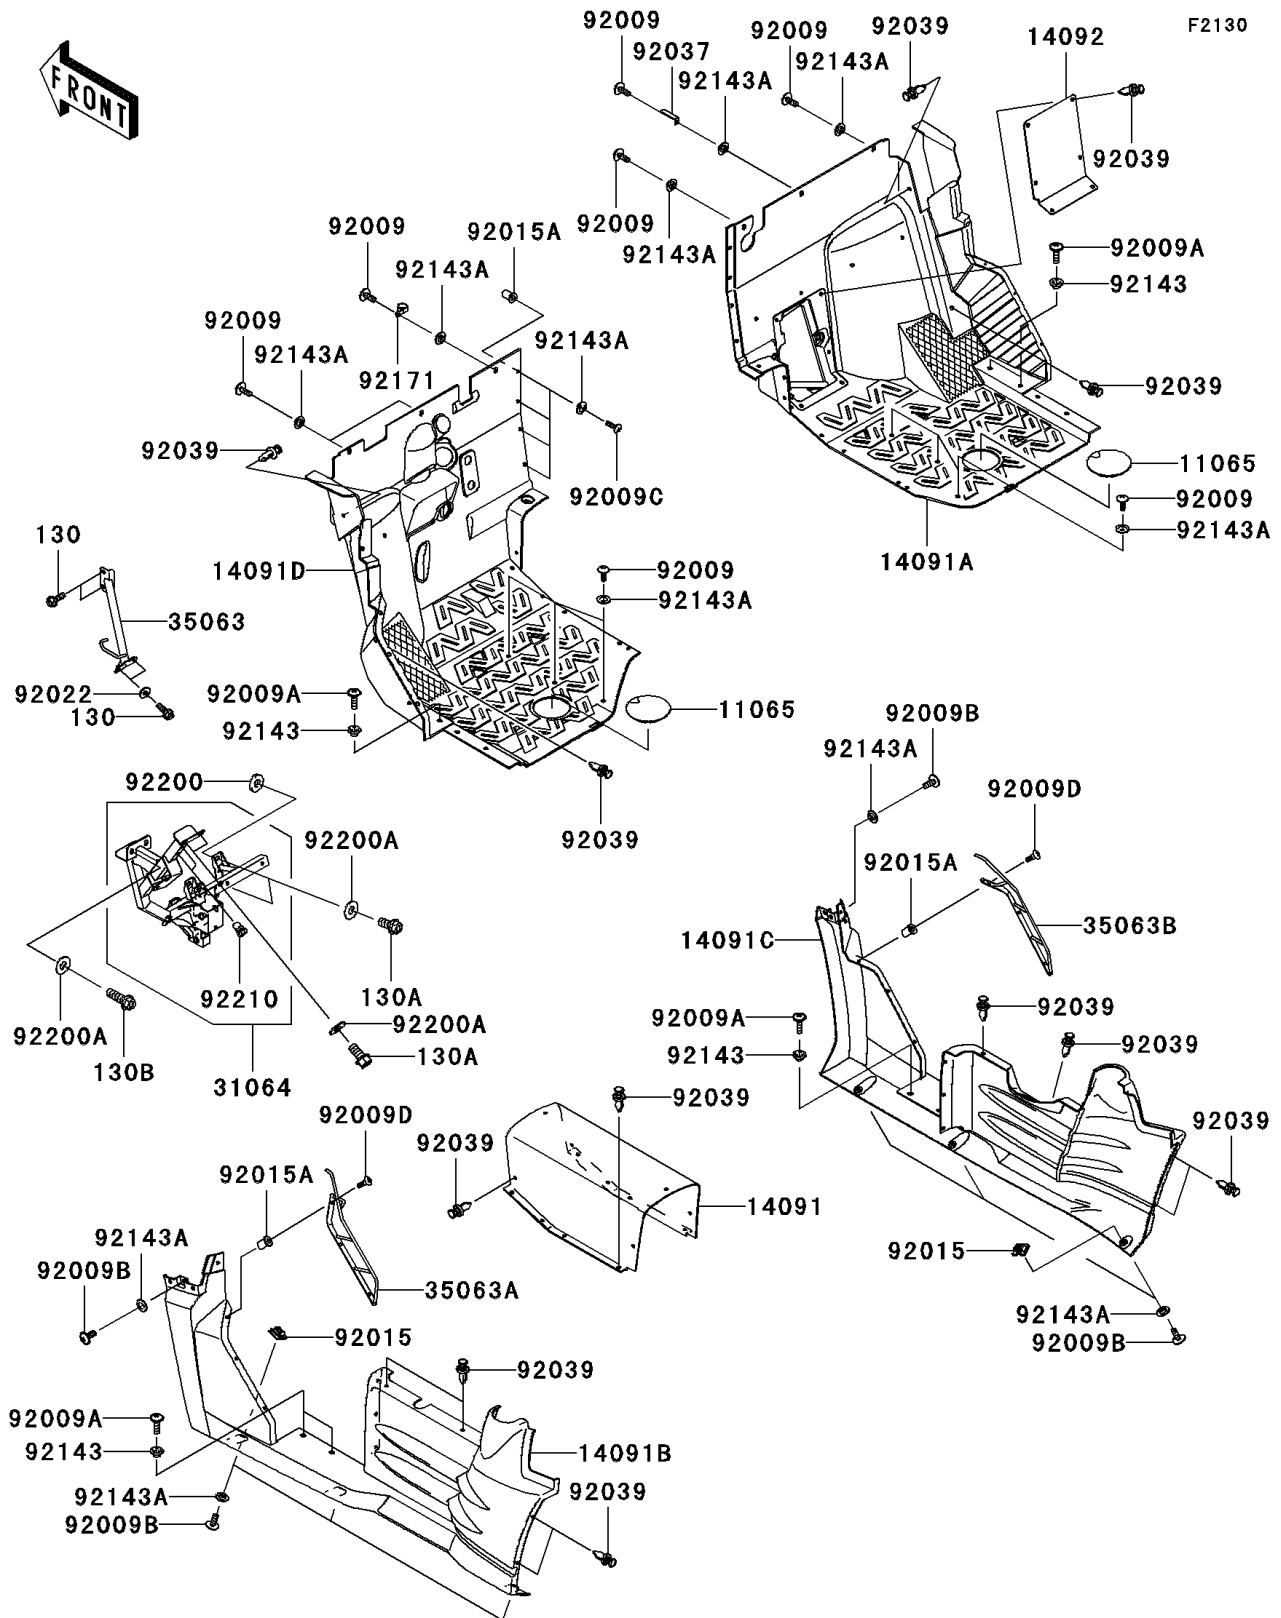

2010 Teryx 750 FI 4X4 (SGE)

PARTS DIAGRAM

Frame Fittings(Front)

2010 Teryx 750 FI 4X4 (SGE)

PARTS LIST

Frame Fittings(Front)

ITEM NAME

PART NUMBER

QUANTITY
