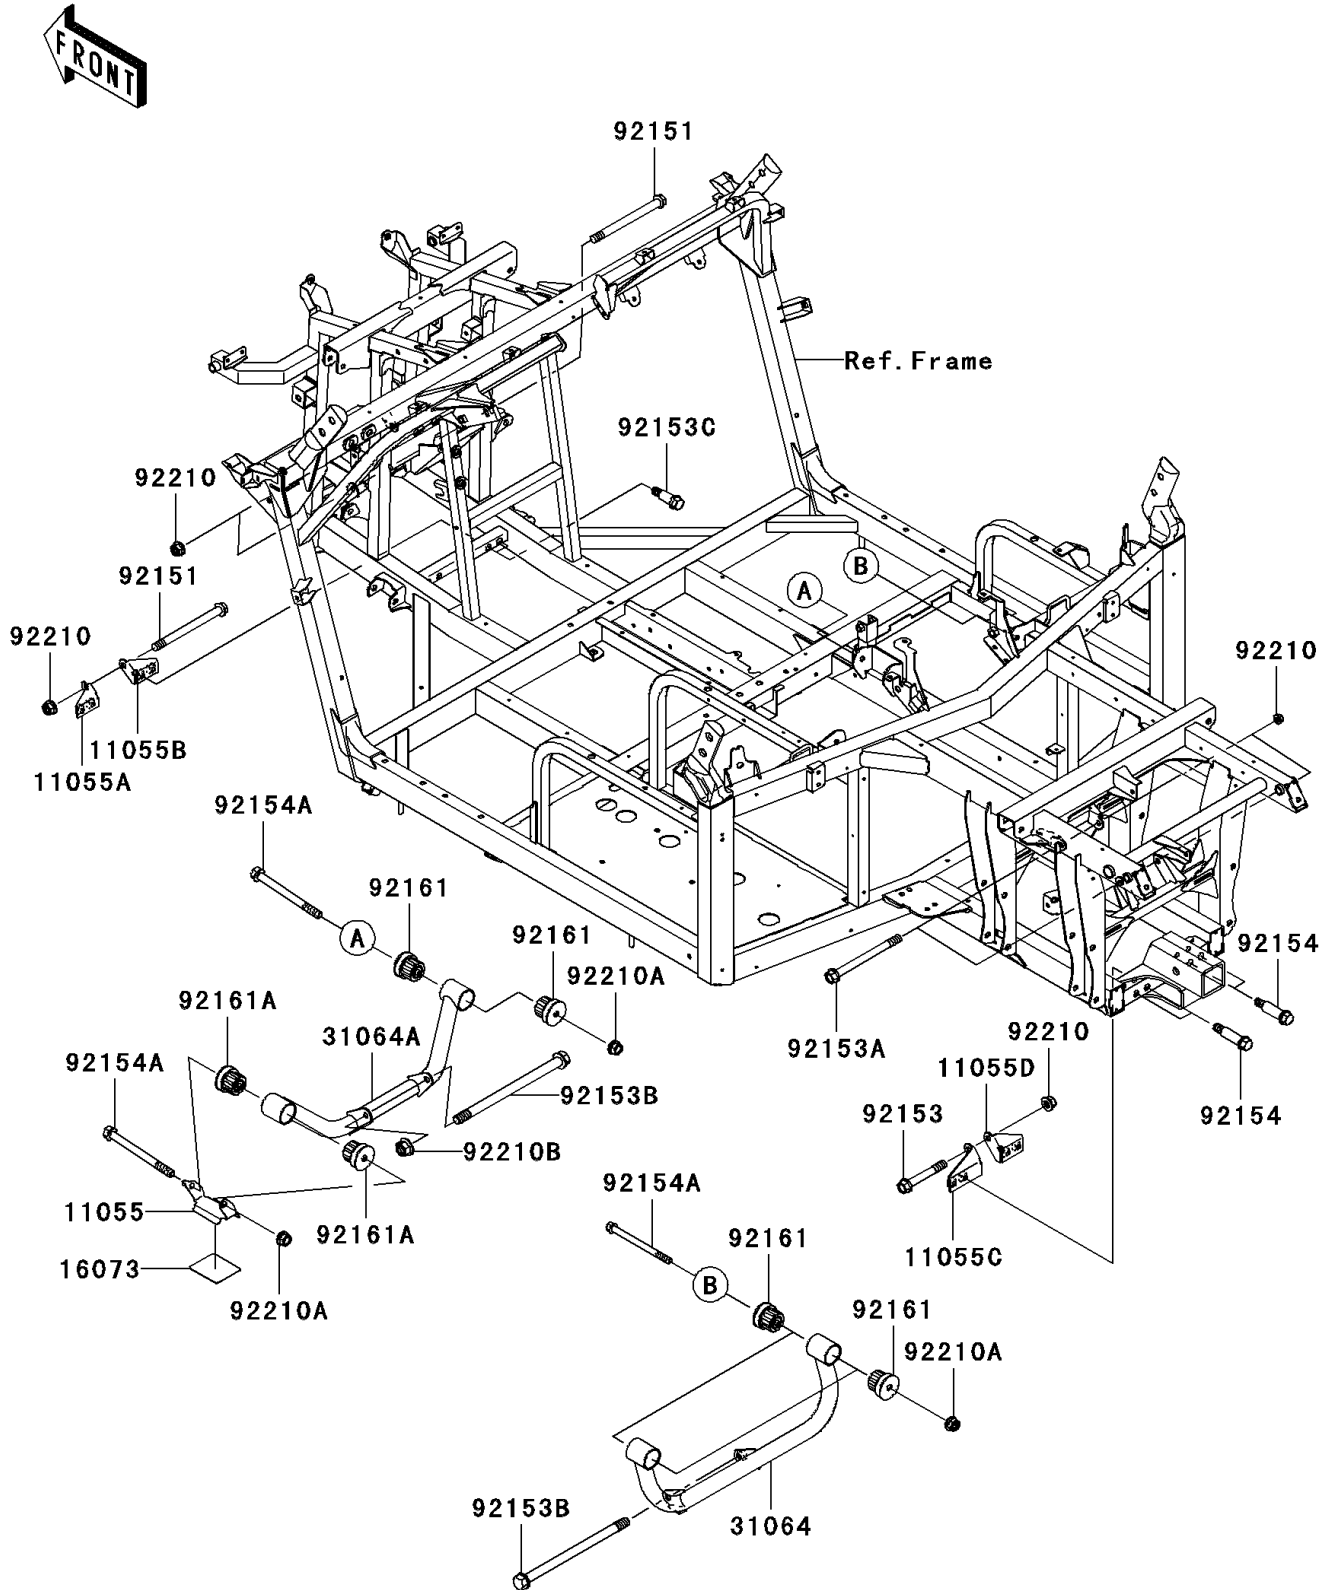

2010 Teryx 750 FI 4X4 (SGE)

PARTS DIAGRAM

Engine Mount

F2122

2010 Teryx 750 FI 4X4 (SGE)

PARTS LIST

Engine Mount

ITEM NAME

PART NUMBER

QUANTITY
