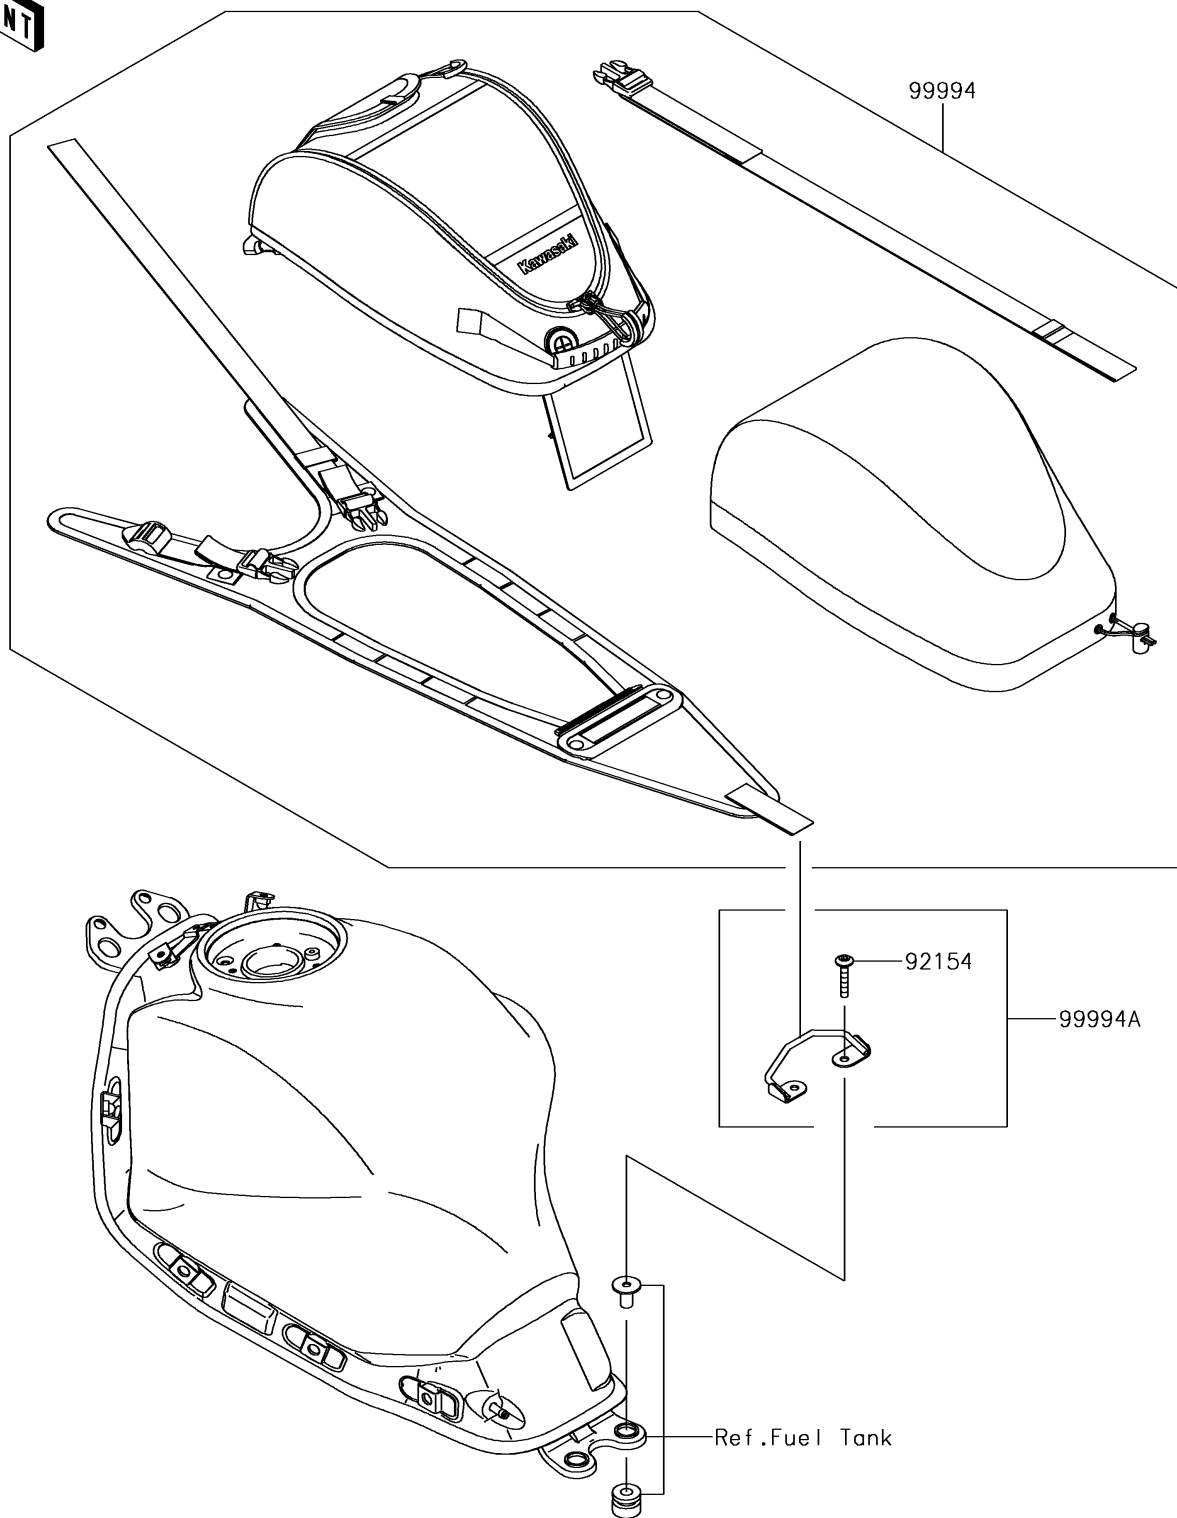

2018 NINJA® 650 ABS

Kawasaki

Let the Good Times Roll®

PARTS DIAGRAM

Accessory(Tank Bag)

F2910H

2018 NINJA® 650 ABS

PARTS LIST

Accessory(Tank Bag)

ITEM NAME

PART NUMBER

QUANTITY
