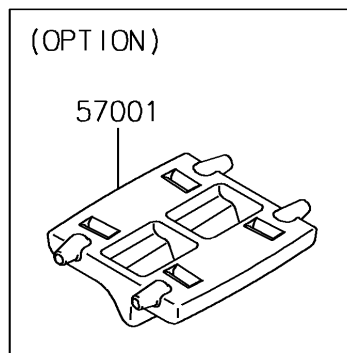

2017 Ninja 650 ABS

PARTS DIAGRAM

Accessory(Decals)

Kawasaki

Let the Good Times Roll®

F2910E

2017 Ninja 650 ABS

PARTS LIST

Accessory(Decals)

| ITEM NAME | PART NUMBER | QUANTITY |
|---------------------------------------|-------------|----------|
| RIM STRIPE APPLICATOR (Ref # 57001) | 57001-1752 | AR |
| WHEEL RIM TAPE, GREEN (Ref # 99994) | 99994-0932 | 1 |
| WHEEL RIM TAPE, SILVER (Ref # 99994A) | 99994-0933 | 1 |