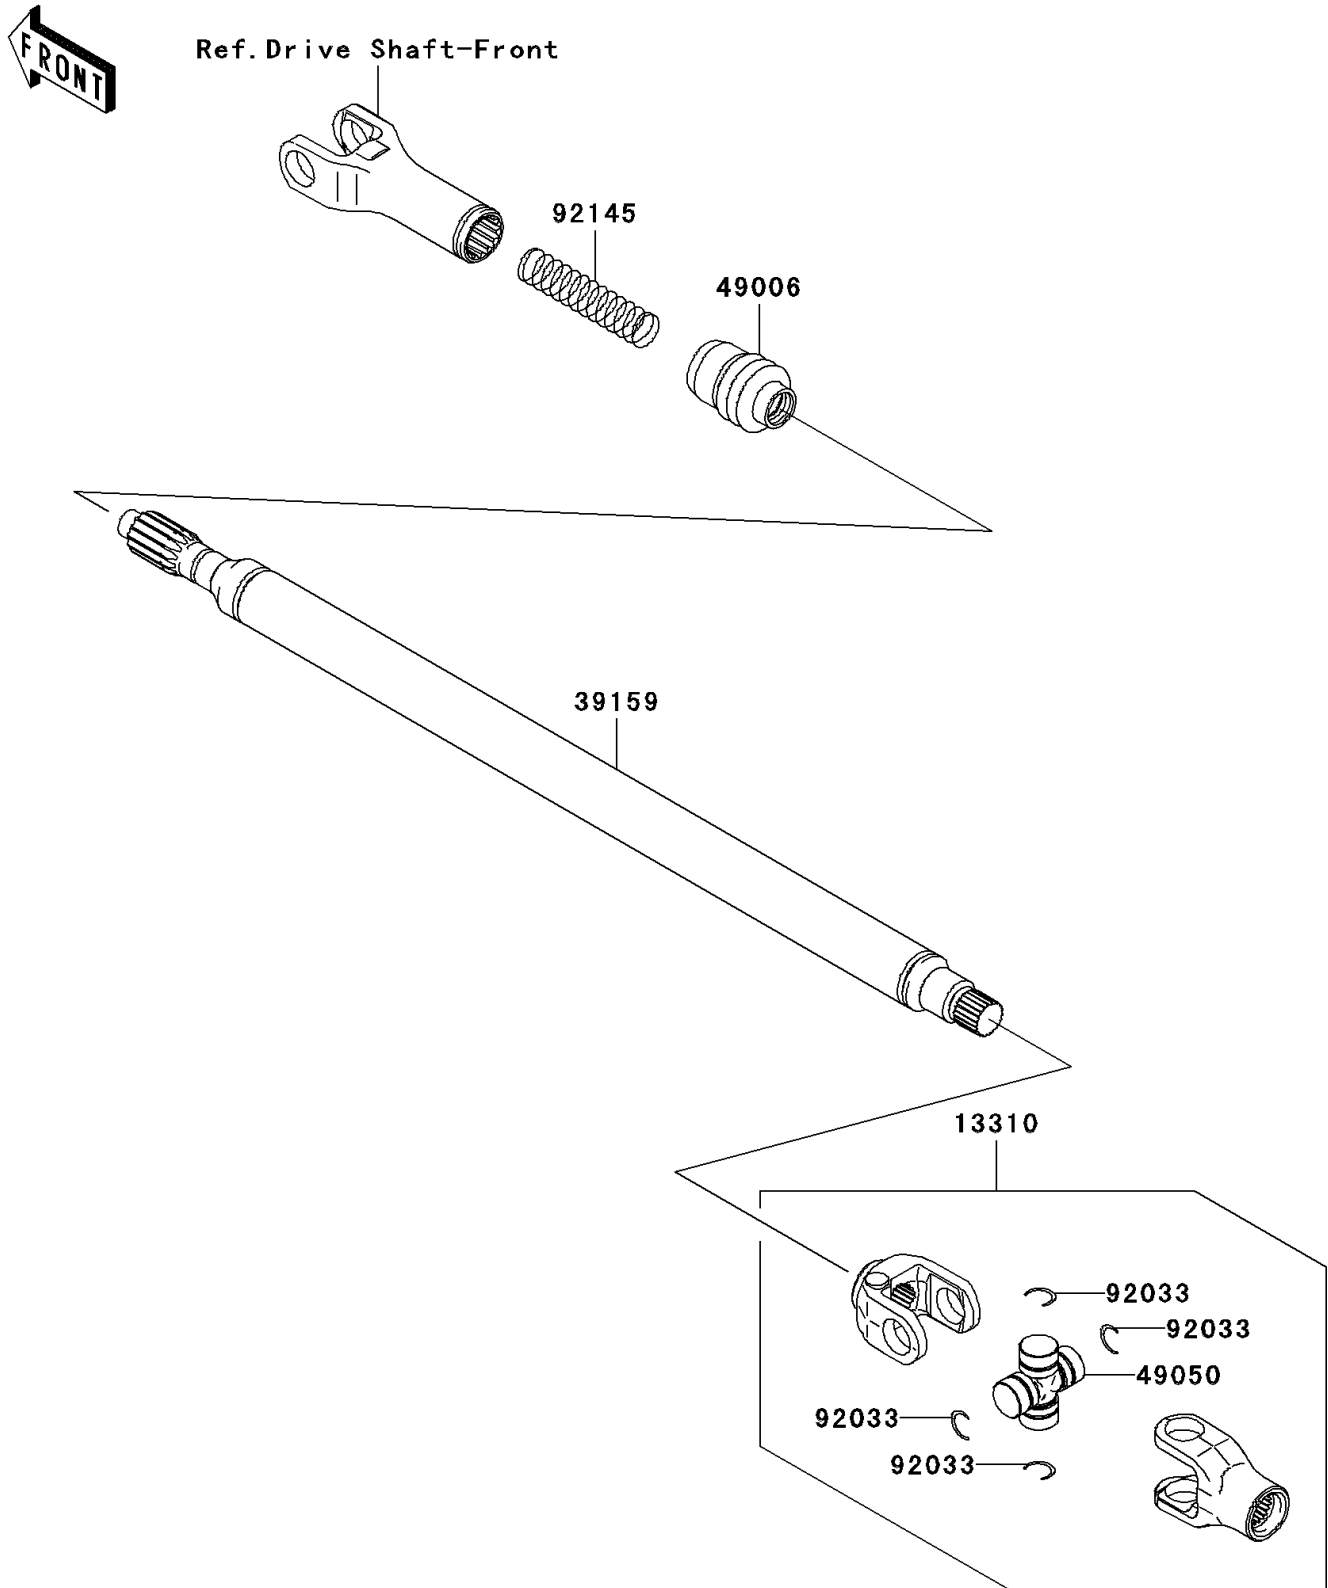

2010 Teryx 750 FI 4X4 (SGE)

PARTS DIAGRAM

Drive Shaft-Propeller

E3135

2010 Teryx 750 FI 4X4 (SGE)

PARTS LIST

Drive Shaft-Propeller

ITEM NAME

PART NUMBER

QUANTITY
