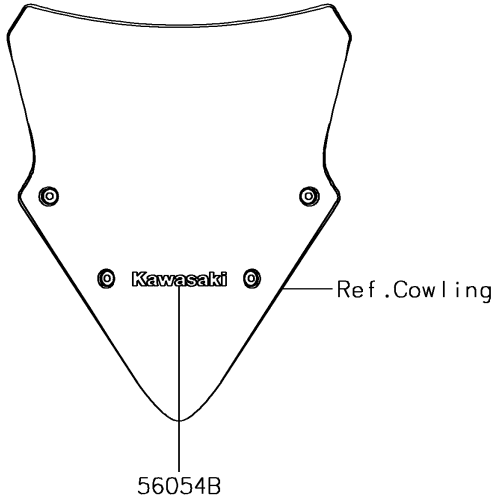

2017 Ninja 650 ABS

PARTS DIAGRAM

Decals(Orange)(KHF)

F2861