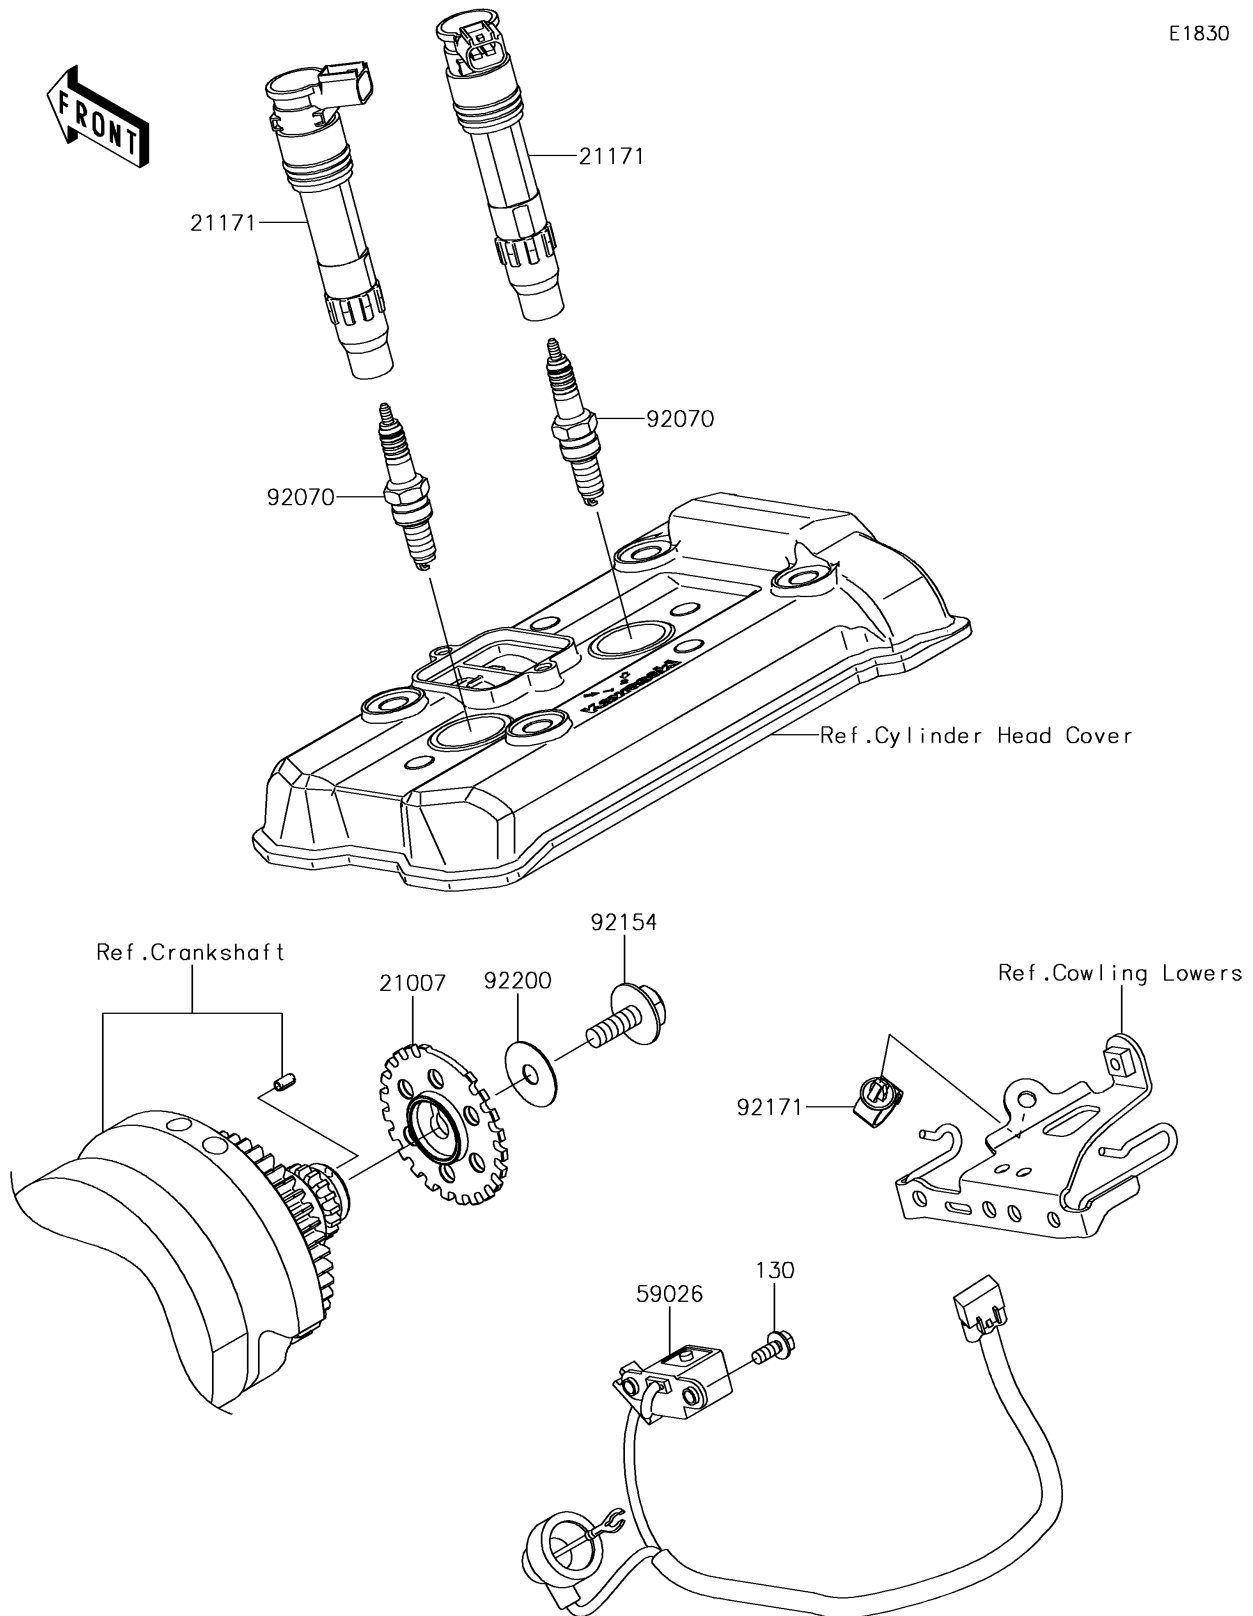

2018 NINJA® 650 ABS

PARTS DIAGRAM

Ignition System

E1830

2018 NINJA® 650 ABS

PARTS LIST

Ignition System

ITEM NAME	PART NUMBER	QUANTITY
BOLT-FLANGED,5X12 (Ref # 130)	130BA0512	2
ROTOR,PULSING (Ref # 21007)	21007-0053	1
COIL-ASSY-IGNITION (Ref # 21171)	21171-0033	2
COIL-PULSING (Ref # 59026)	59026-0045	1
PLUG-SPARK,CR9EIA(NGK) (Ref # 92070)	92070-0014	2
BOLT,FLANGED,8X23 (Ref # 92154)	92154-0187	1
CLAMP,13MM DIA. (Ref # 92171)	92171-1415	1
WASHER,8.5X28X0.8 (Ref # 92200)	92200-0274	1