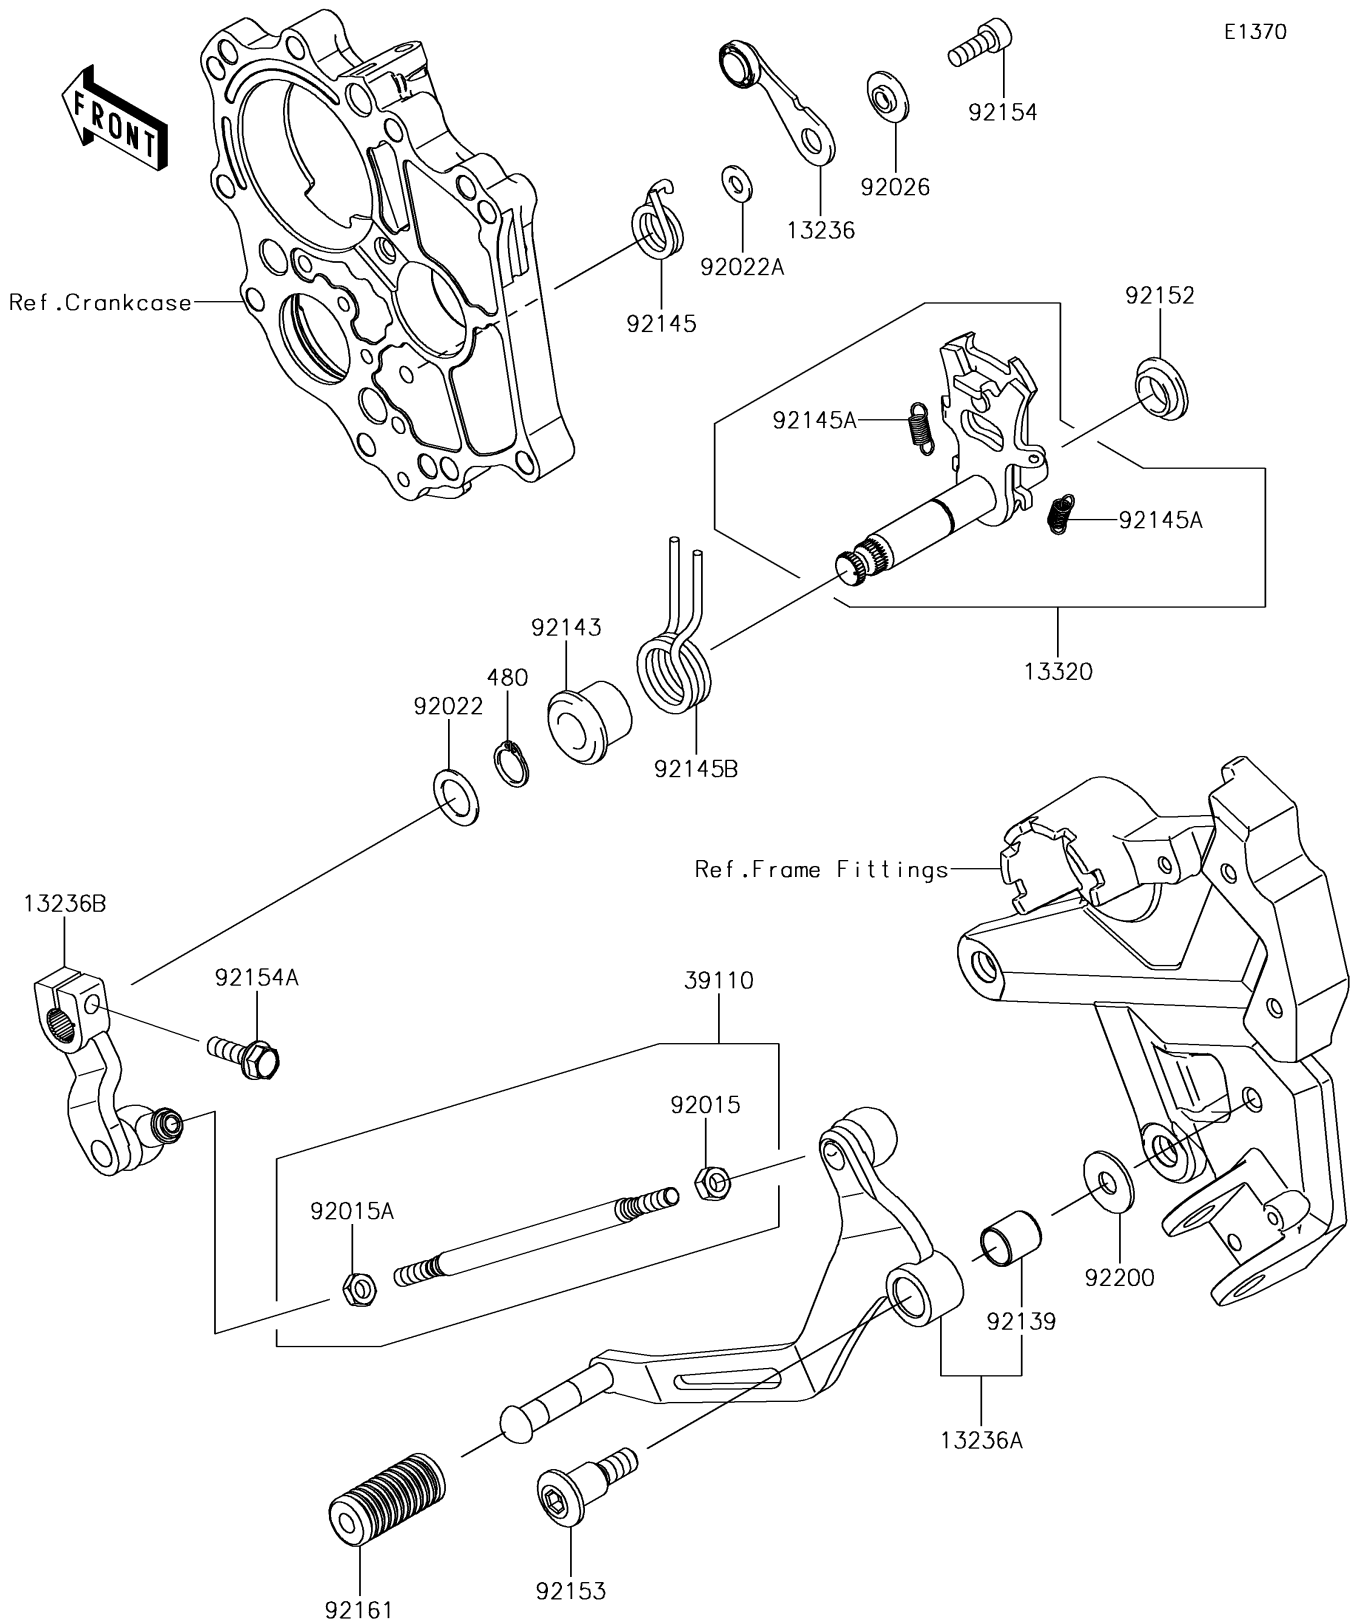

2018 NINJA® 650 ABS KRT EDITION

PARTS DIAGRAM

Gear Change Mechanism

E1370

2018 NINJA® 650 ABS KRT EDITION

PARTS LIST

Gear Change Mechanism

ITEM NAME	PART NUMBER	QUANTITY
-----------	-------------	----------
