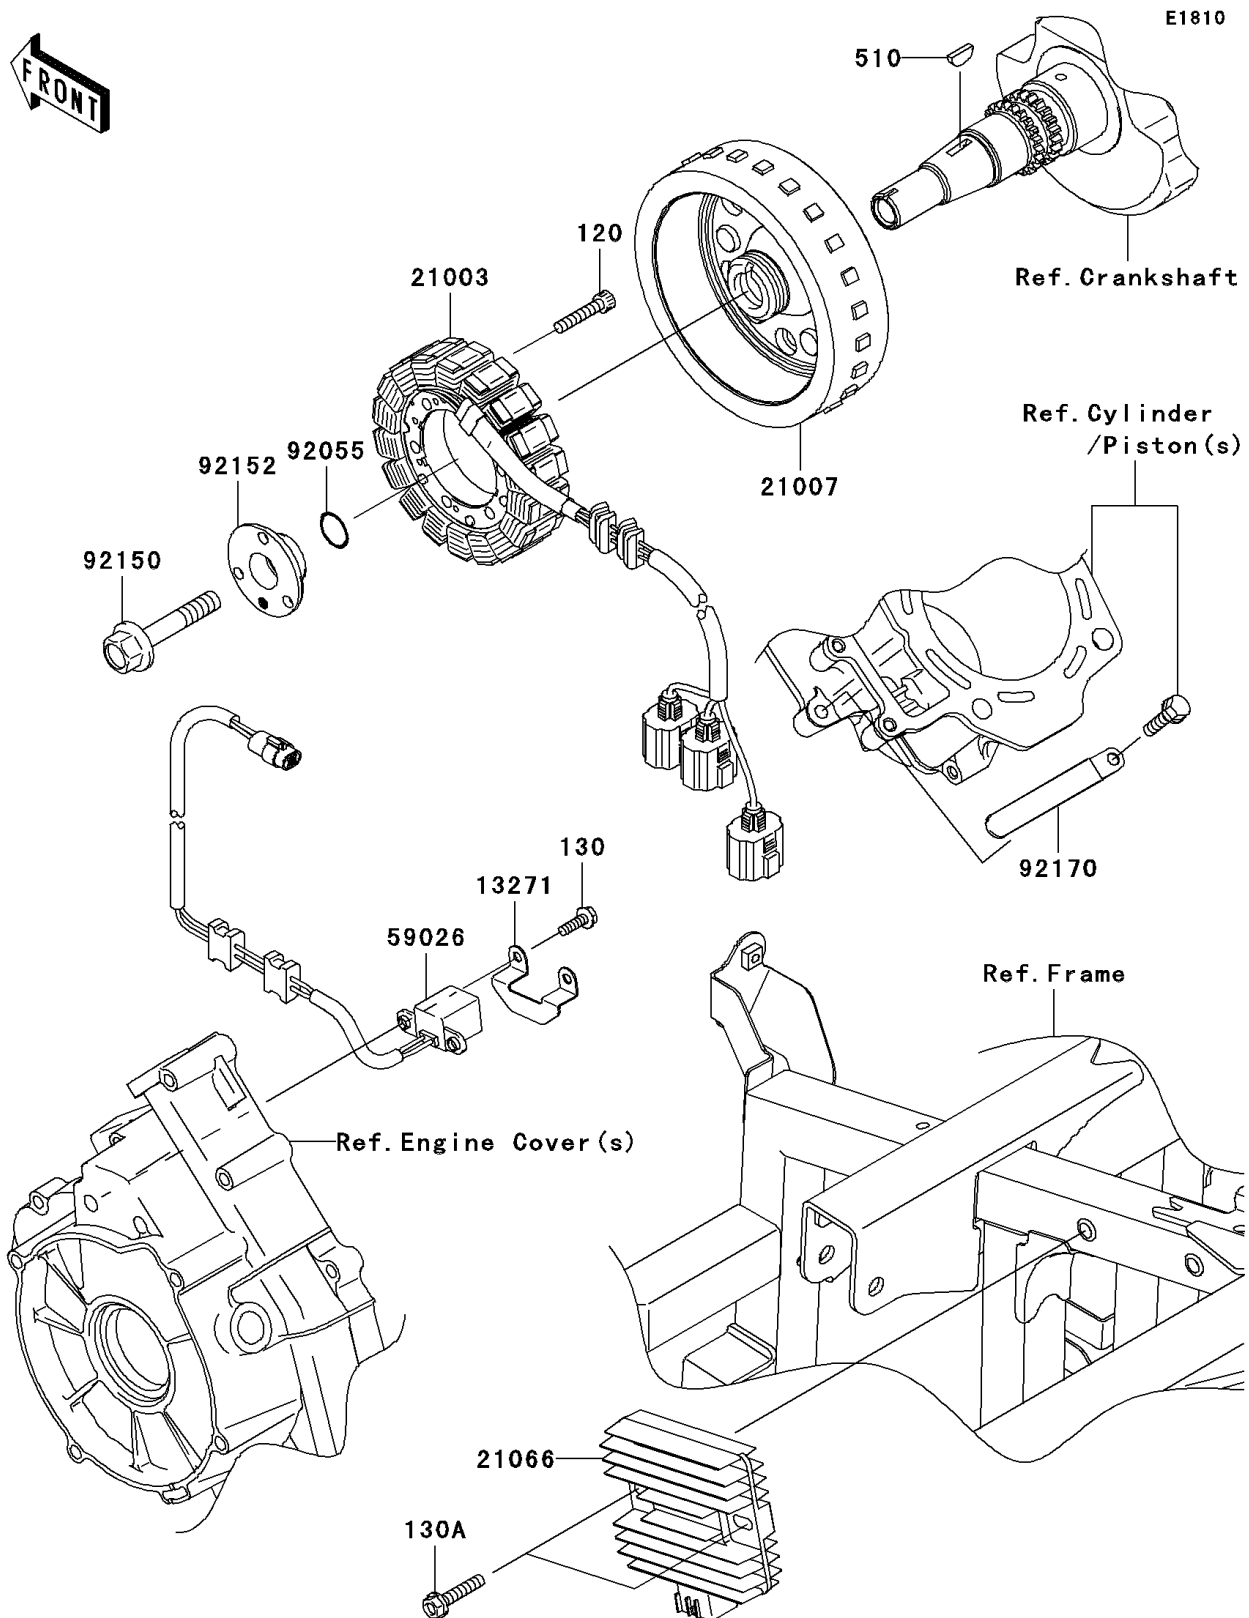

2010 Teryx 750 FI 4X4 (SGE)

PARTS DIAGRAM

Generator

2010 Teryx 750 FI 4X4 (SGE)

PARTS LIST

Generator

ITEM NAME	PART NUMBER	QUANTITY
BOLT-SOCKET,6X30 (Ref # 120)	120CB0630	3
BOLT-FLANGED,5X16 (Ref # 130)	130BA0516	2
BOLT-FLANGED,6X30 (Ref # 130A)	130BB0630	2
KEY-WOODRUFF (Ref # 510)	510A4200	1
PLATE (Ref # 13271)	13271-1369	1
STATOR (Ref # 21003)	21003-0099	1
ROTOR (Ref # 21007)	21007-0151	1
REGULATOR-VOLTAGE (Ref # 21066)	21066-0030	1
COIL-PULSING (Ref # 59026)	59026-1159	1
RING-O,19.8X2.2 (Ref # 92055)	92055-1215	1
BOLT,12X65 (Ref # 92150)	92150-1987	1
COLLAR,20X51X17 (Ref # 92152)	92152-1467	1
CLAMP (Ref # 92170)	92170-1925	1