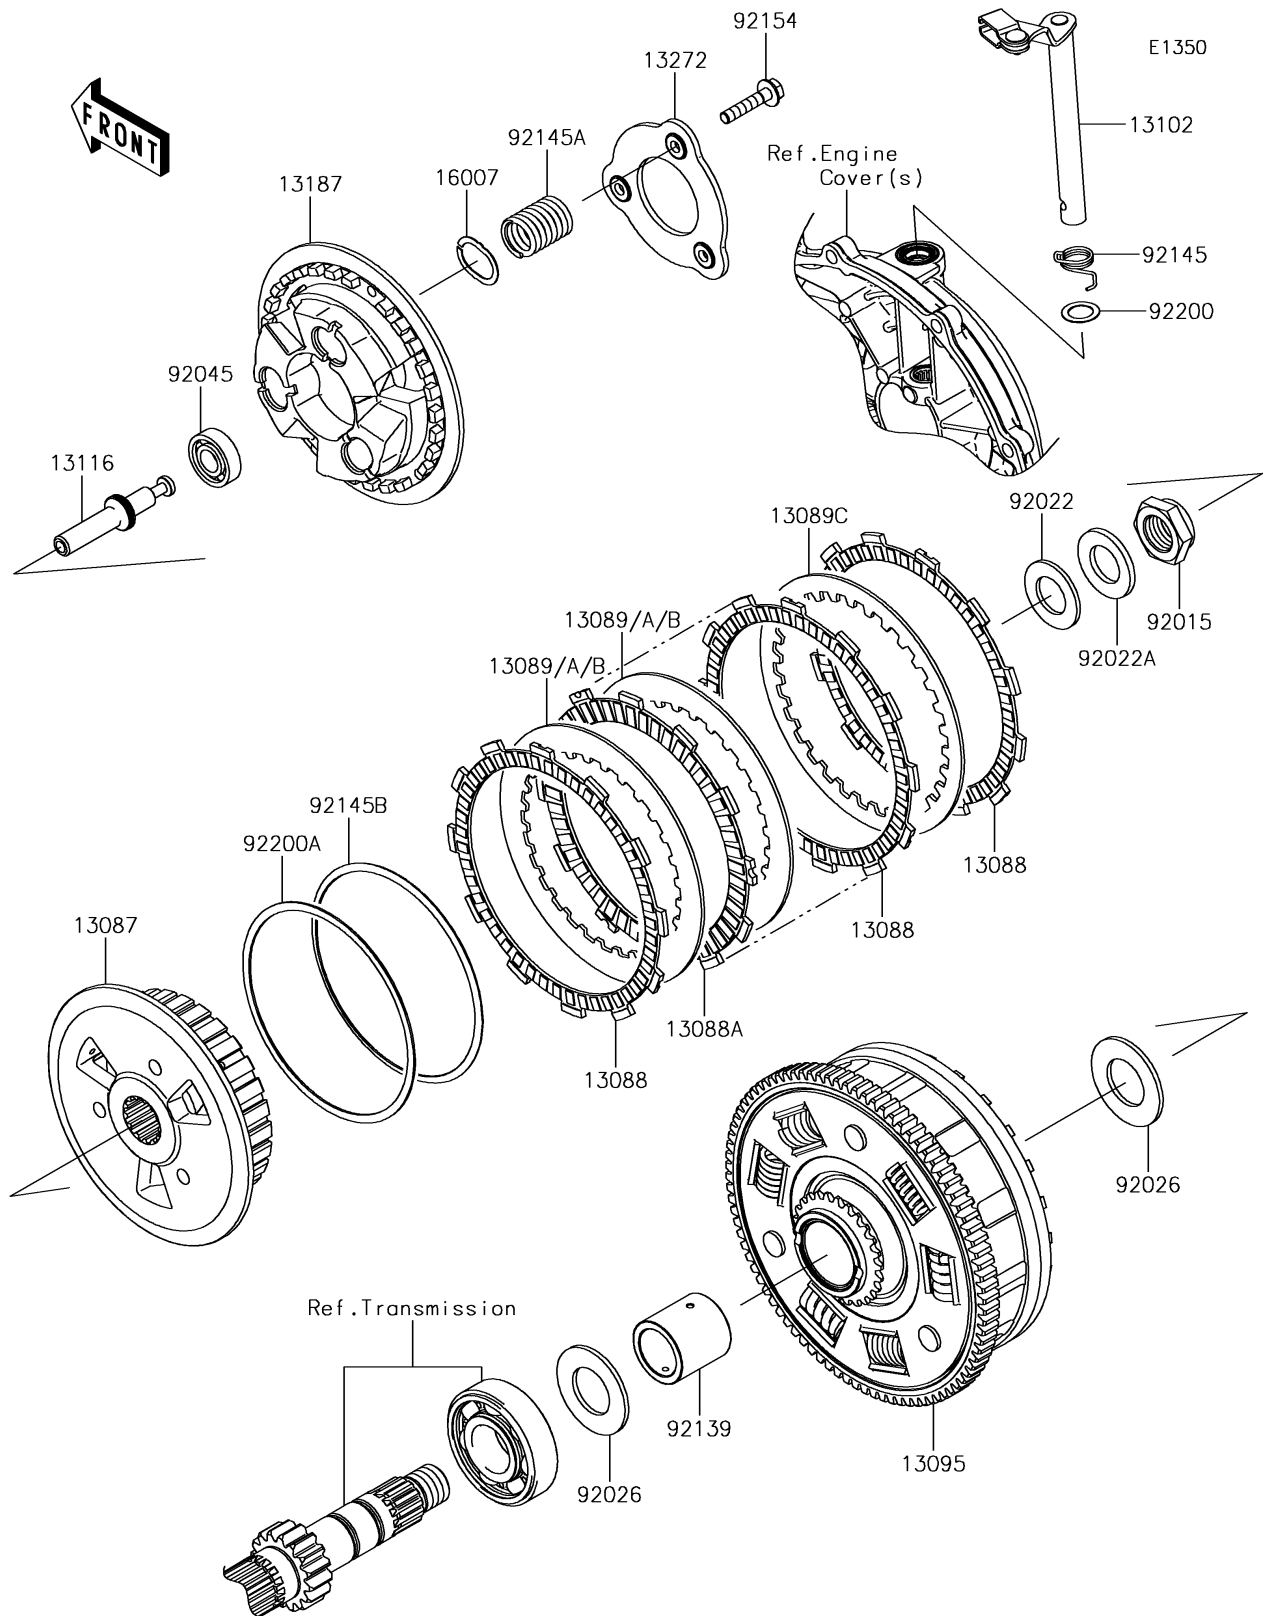

2018 NINJA® 650 ABS

PARTS DIAGRAM

Clutch

2018 NINJA® 650 ABS

PARTS LIST

Clutch

ITEM NAME

PART NUMBER

QUANTITY
