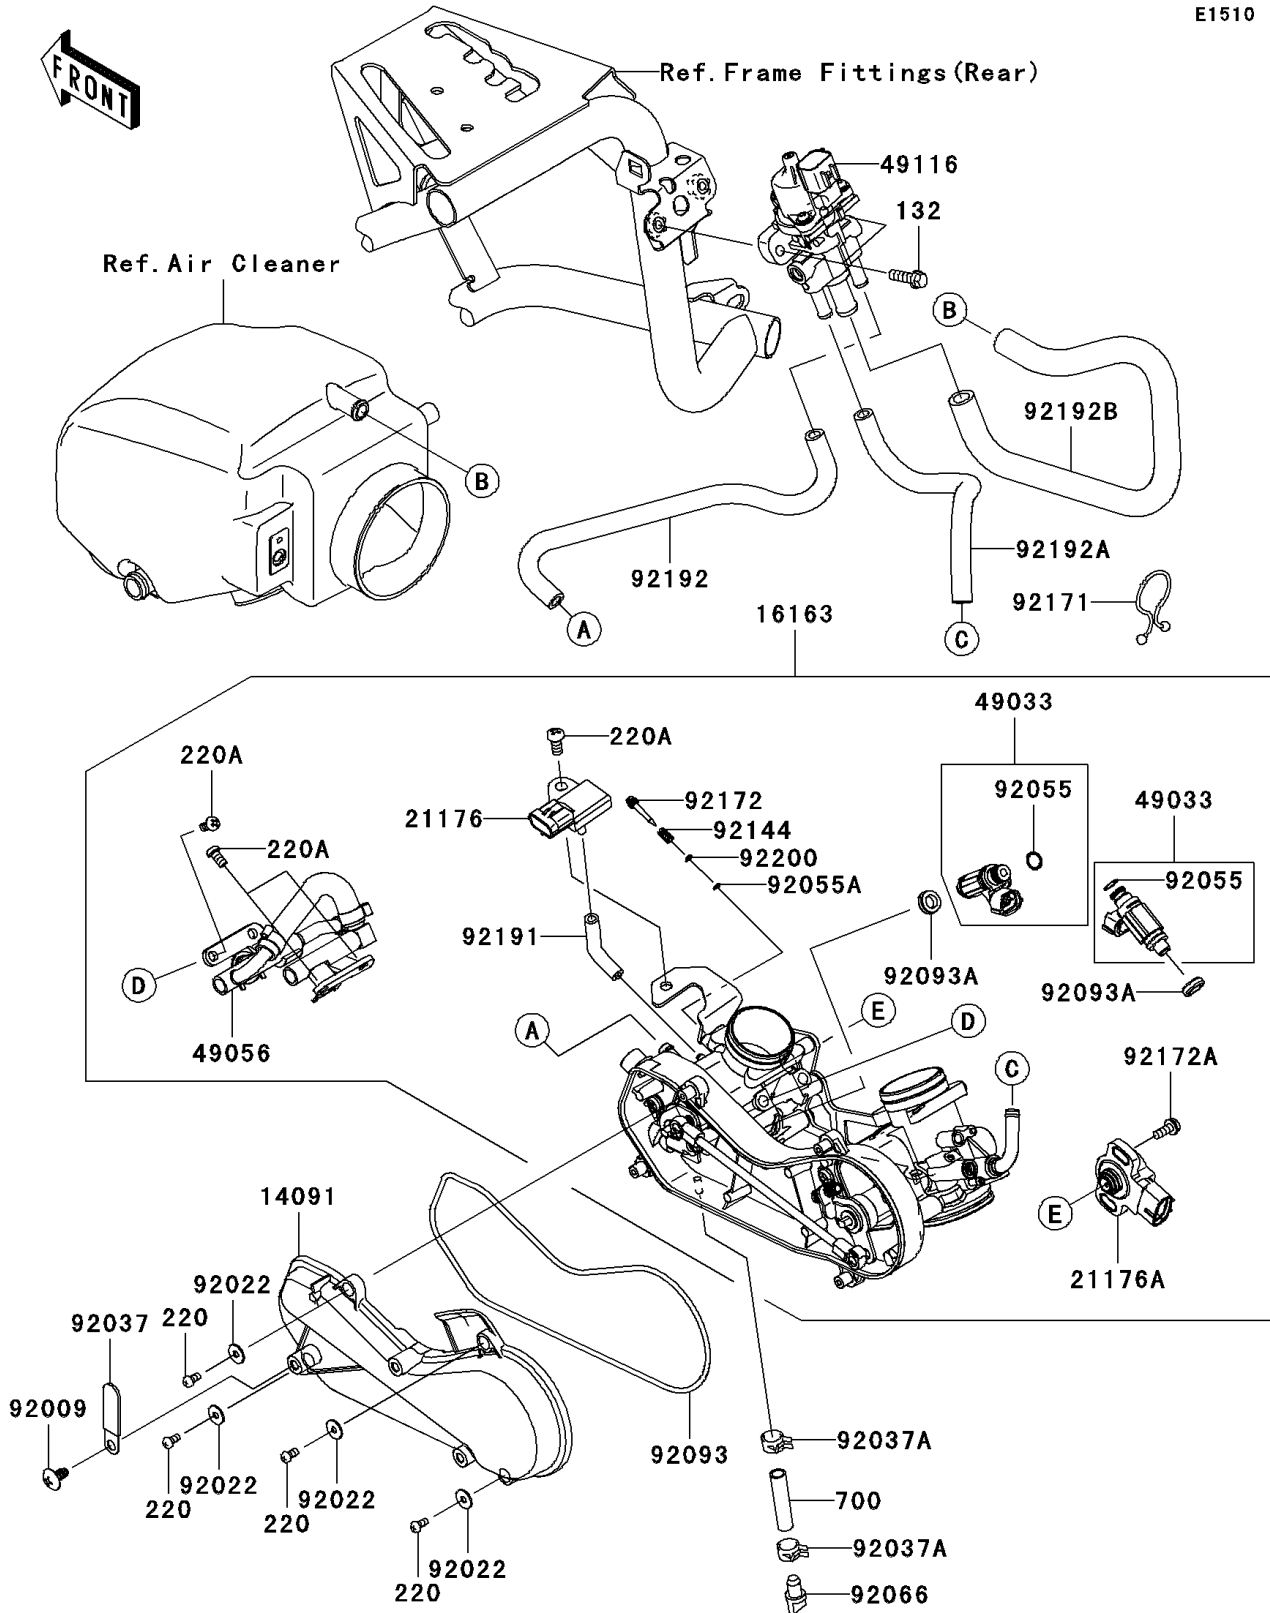

2010 Teryx 750 FI 4X4 (SGE)

PARTS DIAGRAM

Throttle

E1510

2010 Teryx 750 FI 4X4 (SGE)

PARTS LIST

Throttle

ITEM NAME	PART NUMBER	QUANTITY
BOLT-FLANGED-SMALL,6X18 (Ref # 132)	132BD0618	2
SCREW-PAN-CROS,4X8 (Ref # 220)	220AA0408	4
SCREW-PAN-CROSS,6X12 (Ref # 220A)	220AA0612	5
TUBE-PVC (Ref # 700)	700Q0740	1
COVER,THROTTLE LINK (Ref # 14091)	14091-1731	1
THROTTLE-ASSY,34EIS (Ref # 16163)	16163-0137	1
SENSOR,PRESSURE (Ref # 21176)	21176-0058	1
SENSOR,TPS (Ref # 21176A)	21176-0100	1
NOZZLE-INJECTION (Ref # 49033)	49033-1060	2
PIPE-INJECTION (Ref # 49056)	49056-0028	1
VALVE-ASSY,ISC (Ref # 49116)	49116-0026	1
SCREW,6X12 (Ref # 92009)	92009-1480	1
WASHER,5.2X13X1 (Ref # 92022)	92022-1380	4
CLAMP,L=45 (Ref # 92037)	92037-1539	1
CLAMP (Ref # 92037A)	92037-2113	2
RING-O,INJECTION NOZZLE (Ref # 92055)	92055-1622	2
RING-O,AIR SCREW (Ref # 92055A)	92055-1658	2
PLUG,DRAIN (Ref # 92066)	92066-1211	1
SEAL (Ref # 92093)	92093-0082	1
SEAL (Ref # 92093A)	92093-0127	2
SPRING,THROTTLE STOP SCREW (Ref # 92144)	92144-1674	2
CLAMP (Ref # 92171)	92171-0876	1
SCREW (Ref # 92172)	92172-0156	2
SCREW (Ref # 92172A)	92172-0254	2
TUBE,3.2X7.4X70 (Ref # 92191)	92191-1552	1
TUBE,ISC-FR THROBO (Ref # 92192)	92192-0765	1
TUBE,ISC-RR THROBO (Ref # 92192A)	92192-0766	1
TUBE,ISC-DUCT (Ref # 92192B)	92192-0767	1
WASHER,PILOT AIR SCREW (Ref # 92200)	92200-1564	2