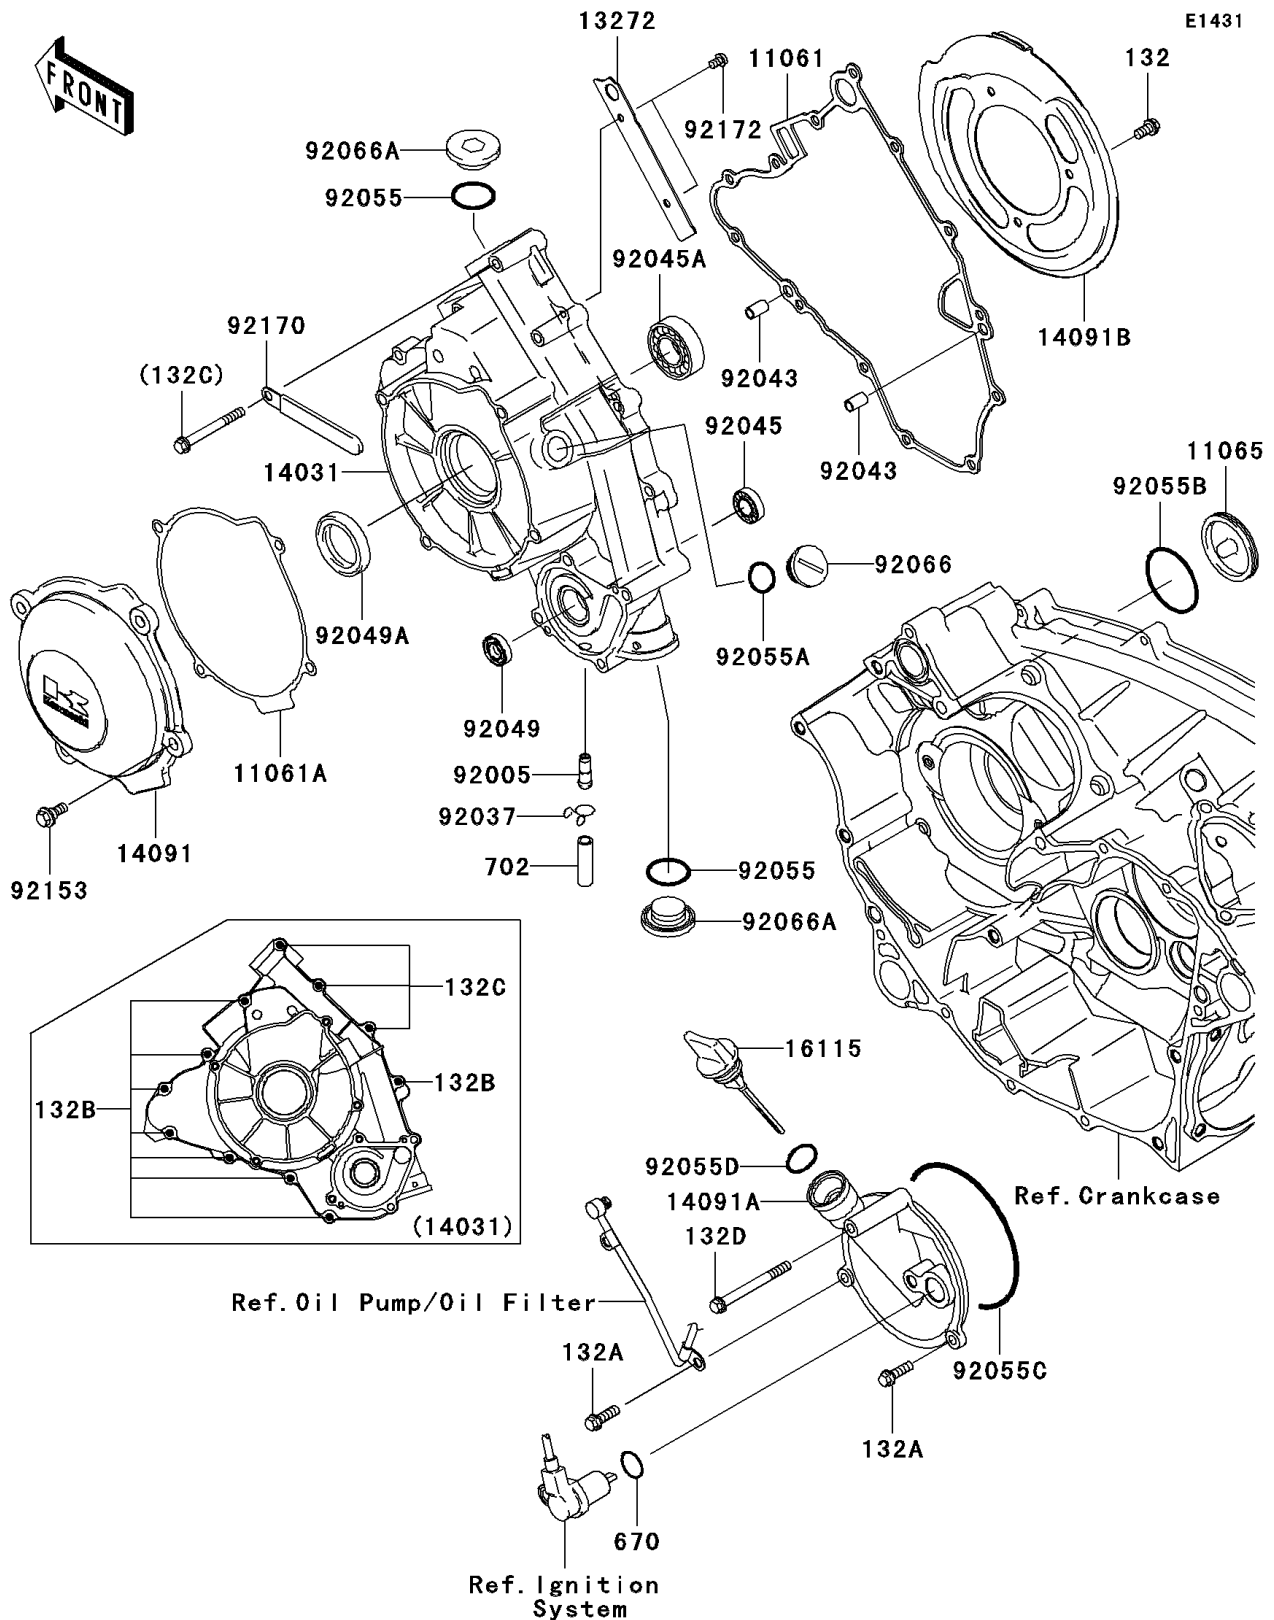

2010 Teryx 750 FI 4X4 (SGE)

PARTS DIAGRAM

Engine Cover(s)

2010 Teryx 750 FI 4X4 (SGE)

PARTS LIST

Engine Cover(s)

ITEM NAME	PART NUMBER	QUANTITY
BOLT-FLANGED-SMALL,6X12 (Ref # 132)	132BD0612	3
BOLT-FLANGED-SMALL,6X20 (Ref # 132A)	132BD0620	2
BOLT-FLANGED-SMALL,6X30 (Ref # 132B)	132BD0630	8
BOLT-FLANGED-SMALL,6X55 (Ref # 132C)	132BD0655	3
BOLT-FLANGED-SMALL,6X65 (Ref # 132D)	132BD0665	1
O RING (Ref # 670)	670D2018	1
TUBE-RUBBER,7X10X35 (Ref # 702)	702A07035	1
GASKET (Ref # 11061)	11061-1119	1
GASKET (Ref # 11061A)	11061-1153	1
CAP (Ref # 11065)	11065-1151	1
PLATE (Ref # 13272)	13272-0707	1
COVER-GENERATOR (Ref # 14031)	14031-0112	1
COVER (Ref # 14091)	14091-0738	1
COVER (Ref # 14091A)	14091-1365	1
COVER,BELT CONVERTER (Ref # 14091B)	14091-1571	1
CAP-OIL FILLER (Ref # 16115)	16115-0023	1
FITTING (Ref # 92005)	92005-1369	1
CLAMP,TUBE (Ref # 92037)	92037-147	1
PIN,6.2X8X14 (Ref # 92043)	92043-1263	2
BEARING-BALL,6901 (Ref # 92045)	92045-0084	1
BEARING-BALL,TMB004JR2CM (Ref # 92045A)	92045-0086	1
SEAL-OIL,SC 12X22X5 (Ref # 92049)	92049-1228	1
SEAL-OIL,HTC 28X45X7 (Ref # 92049A)	92049-1576	1
RING-O,25.7X2.4 (Ref # 92055)	92055-1136	2
RING-O,20X2 (Ref # 92055A)	92055-1146	1
RING-O,44.7X2.4 (Ref # 92055B)	92055-1279	1
RING-O,99.5X2.0 (Ref # 92055C)	92055-1632	1
RING-O,20X3 (Ref # 92055D)	92055-2185	1
PLUG,COVER (Ref # 92066)	92066-0011	1

2010 Teryx 750 FI 4X4 (SGE)

PARTS LIST

Engine Cover(s)

ITEM NAME	PART NUMBER	QUANTITY
PLUG,25X8 (Ref # 92066A)	92066-0012	2
BOLT,FLANGED,6X16 (Ref # 92153)	92153-7007	4
CLAMP (Ref # 92170)	92170-1925	1
SCREW,5X8 (Ref # 92172)	92172-0119	2