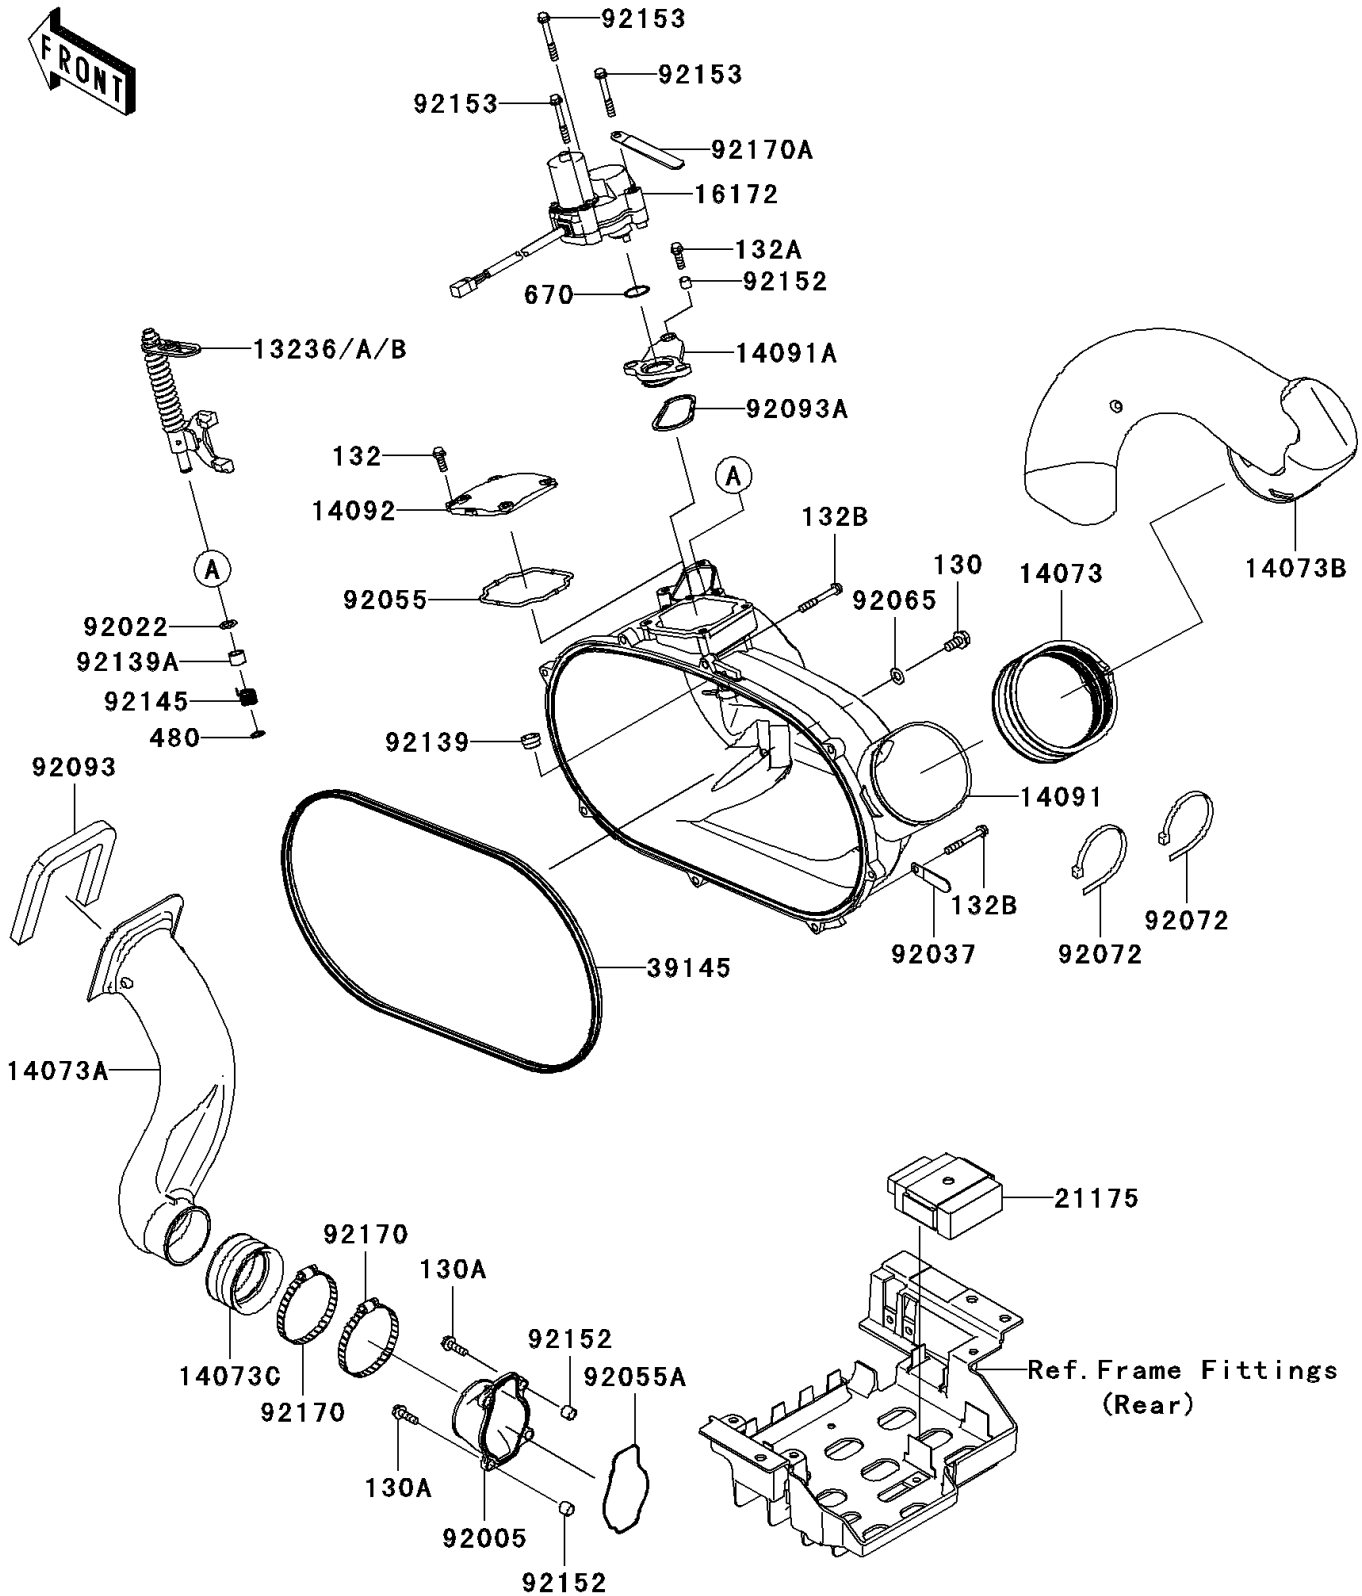

2010 Teryx 750 FI 4X4 (SGE)

PARTS DIAGRAM

Converter Cover

E1393

2010 Teryx 750 FI 4X4 (SGE)

PARTS LIST

Converter Cover

ITEM NAME	PART NUMBER	QUANTITY
BOLT-FLANGED,8X16 (Ref # 130)	130BA0816	1
BOLT-FLANGED,6X20 (Ref # 130A)	130CD0620	4
BOLT-FLANGED-SMALL,6X18 (Ref # 132)	132BA0618	4
BOLT-FLANGED-SMALL,6X20 (Ref # 132A)	132BA0620	1
BOLT-FLANGED-SMALL,6X45 (Ref # 132B)	132BA0645	8
CIRCLIP-TYPE-C,10MM (Ref # 480)	480J1000	1
O RING (Ref # 670)	670D3022	1
LEVER-COMP,YELLOW (Ref # 13236)	13236-0123	AR
LEVER-COMP,GREEN (Ref # 13236A)	13236-0124	AR
LEVER-COMP,PAINT LESS (Ref # 13236B)	13236-0125	1
DUCT,EXHAUST JOINT (Ref # 14073)	14073-0136	1
DUCT,INTAKE (Ref # 14073A)	14073-0259	1
DUCT,EXHAUST (Ref # 14073B)	14073-0260	1
DUCT,JOINT (Ref # 14073C)	14073-1775	1
COVER,CVT (Ref # 14091)	14091-0671	1
COVER,MOUNTING EYE,ACTR (Ref # 14091A)	14091-0673	1
COVER,ACCESS (Ref # 14092)	14092-0066	1
ACTUATOR (Ref # 16172)	16172-0019	1
CONTROL UNIT-ELECTRONIC (Ref # 21175)	21175-0151	1
TRIM-SEAL (Ref # 39145)	39145-0037	1
FITTING (Ref # 92005)	92005-1387	1
WASHER,10.2X16X1 (Ref # 92022)	92022-1829	1
CLAMP,L=45 (Ref # 92037)	92037-1539	1
RING-O (Ref # 92055)	92055-0120	1
RING-O (Ref # 92055A)	92055-1630	1
GASKET (Ref # 92065)	92065-023	1
BAND,L=460 (Ref # 92072)	92072-0073	2
SEAL,INTAKE DUCT (Ref # 92093)	92093-0150	1
SEAL (Ref # 92093A)	92093-1548	1

2010 Teryx 750 FI 4X4 (SGE)

PARTS LIST

Converter Cover

ITEM NAME	PART NUMBER	QUANTITY
BUSHING,10X14X11 (Ref # 92139)	92139-0214	1
BUSHING,10X13X11.9 (Ref # 92139A)	92139-0254	1
SPRING,RETURN (Ref # 92145)	92145-0443	1
COLLAR (Ref # 92152)	92152-1332	5
BOLT,6X47 (Ref # 92153)	92153-0678	3
CLAMP (Ref # 92170)	92170-1764	2
CLAMP (Ref # 92170A)	92170-1925	1