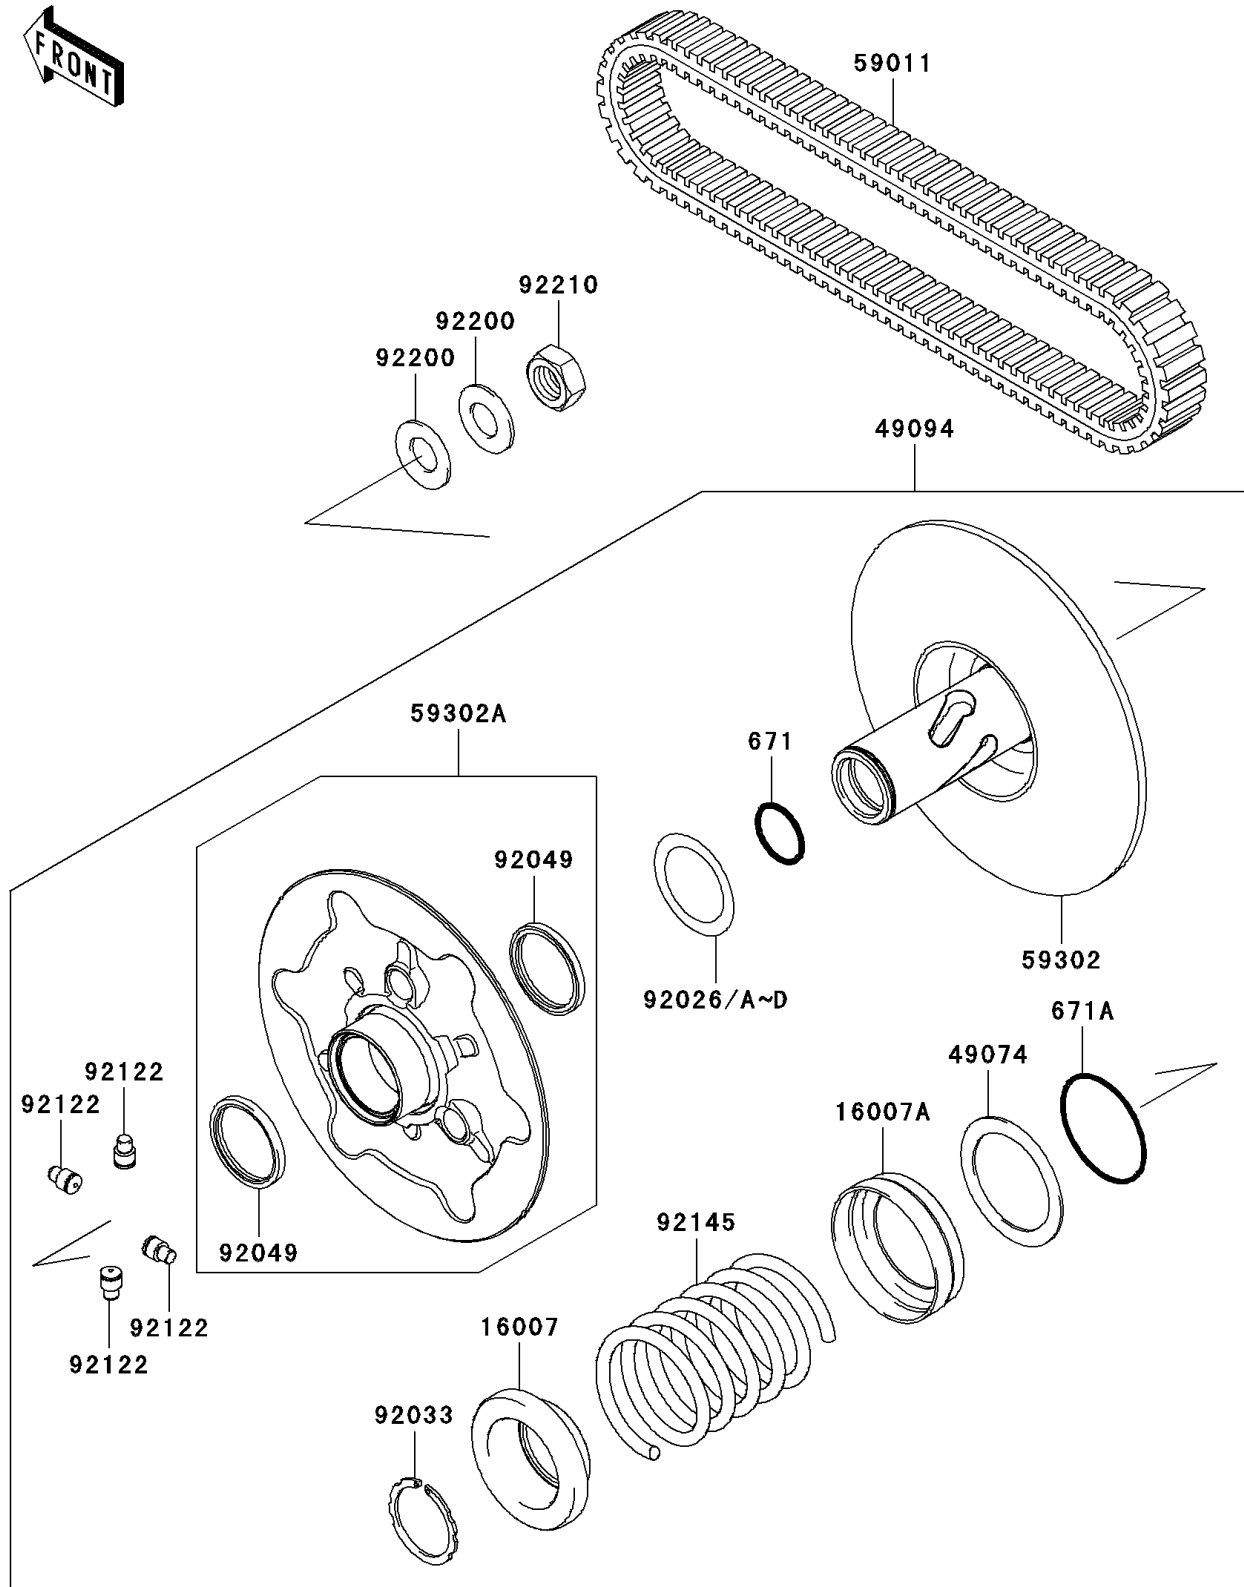

2010 Teryx 750 FI 4X4 (SGE)

PARTS DIAGRAM

Driven Converter/Drive Belt

E1392

2010 Teryx 750 FI 4X4 (SGE)

PARTS LIST

Driven Converter/Drive Belt

ITEM NAME

PART NUMBER

QUANTITY
