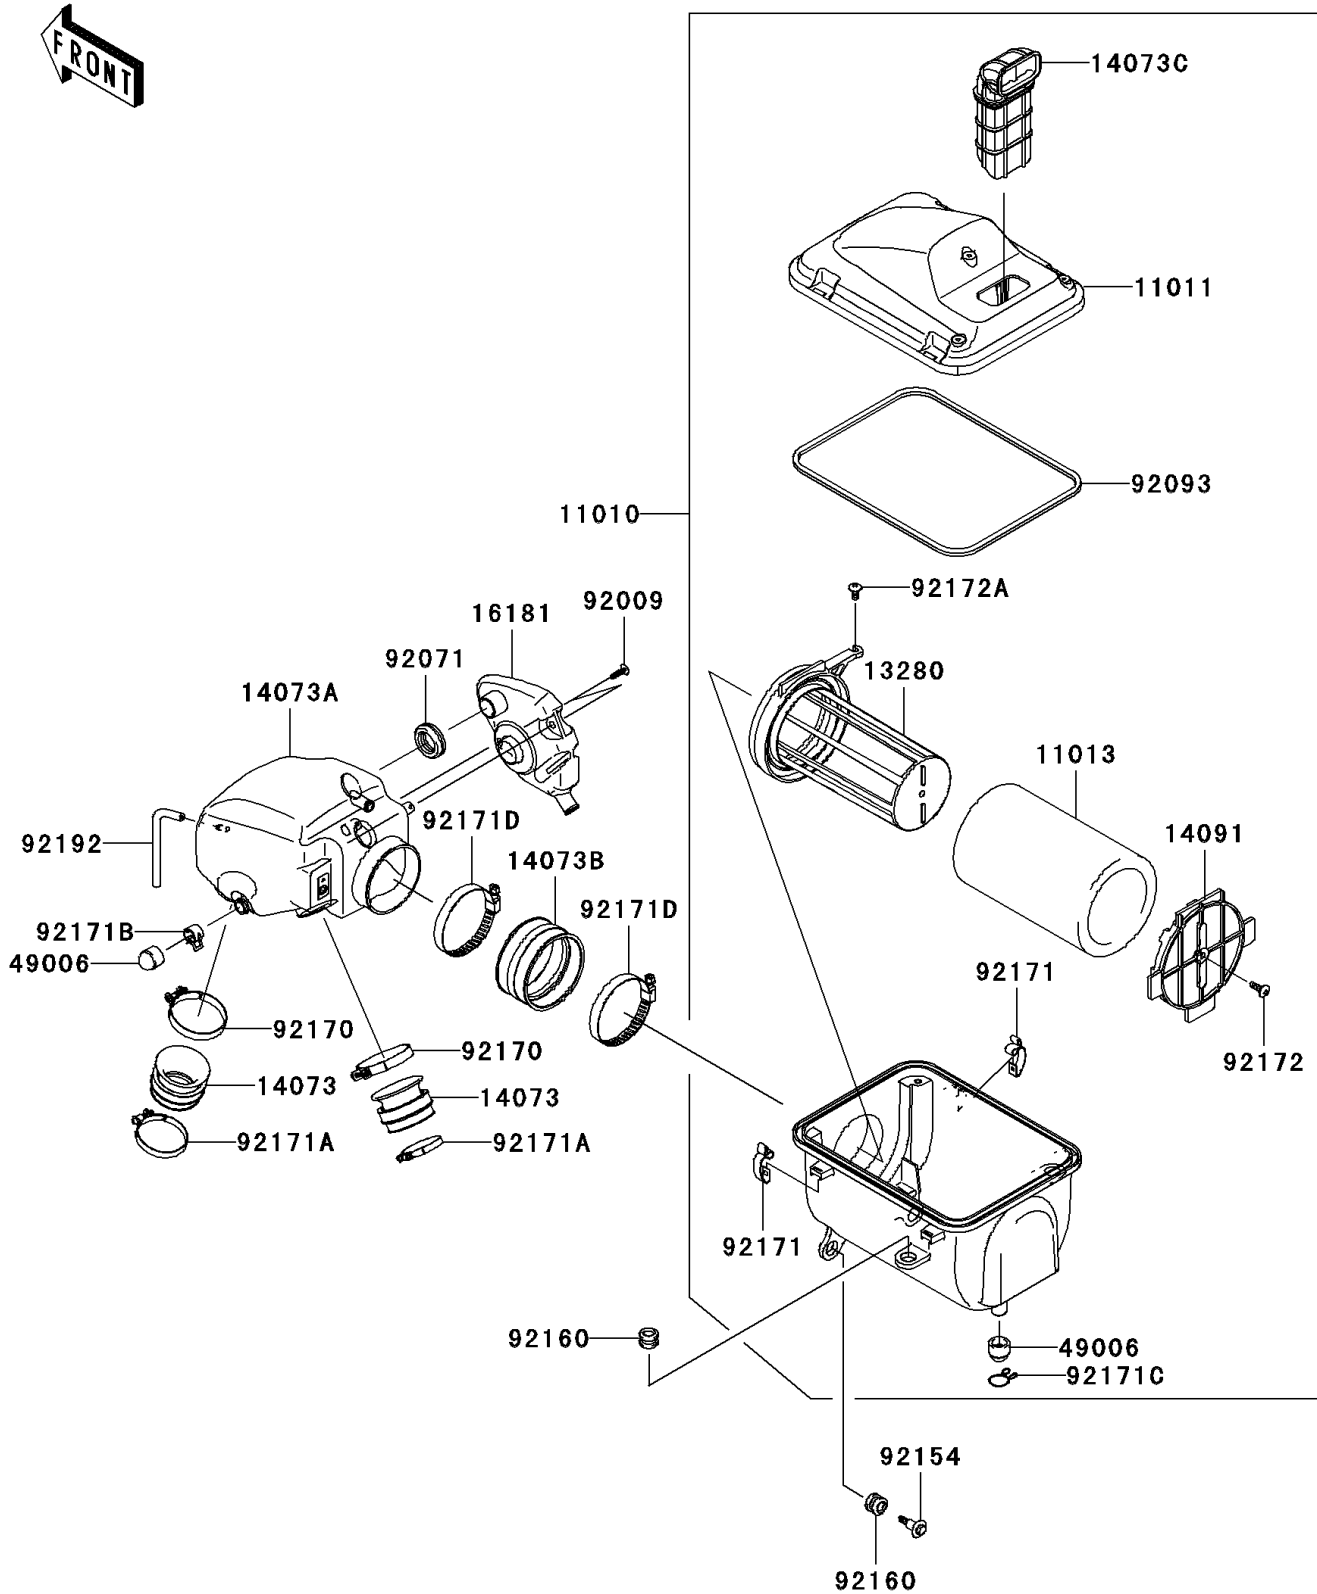

## PARTS DIAGRAM

### Air Cleaner

E1130

## PARTS LIST

### Air Cleaner

ITEM NAME	PART NUMBER	QUANTITY
FILTER-ASSY-AIR (Ref # 11010)	11010-0184	1
CASE-AIR FILTER,UPP (Ref # 11011)	11011-0140	1
ELEMENT-AIR FILTER (Ref # 11013)	11013-0018	1
HOLDER (Ref # 13280)	13280-0267	1
DUCT (Ref # 14073)	14073-0160	2
DUCT,A/C-THROBO (Ref # 14073A)	14073-0257	1
DUCT,JOINT,A/C SIDE (Ref # 14073B)	14073-0258	1
DUCT,AIR INLET (Ref # 14073C)	14073-0261	1
COVER (Ref # 14091)	14091-0935	1
TANK-RESONATOR (Ref # 16181)	16181-0015	1
BOOT,DRAIN (Ref # 49006)	49006-3718	2
SCREW,TAPPING,5X20 (Ref # 92009)	92009-1993	2
GROMMET,AIR FILTER (Ref # 92071)	92071-1013	1
SEAL (Ref # 92093)	92093-0083	1
BOLT,FLANGED,6X27.5 (Ref # 92154)	92154-0029	2
DAMPER (Ref # 92160)	92160-1594	4
CLAMP (Ref # 92170)	92170-1448	2
CLAMP (Ref # 92171)	92171-0225	4
CLAMP (Ref # 92171A)	92171-0722	2
CLAMP (Ref # 92171B)	92171-1277	1
CLAMP,BOOT (Ref # 92171C)	92171-3711	1
CLAMP (Ref # 92171D)	92171-3716	2
SCREW,6X18 (Ref # 92172)	92172-0130	1
SCREW,6X14 (Ref # 92172A)	92172-0131	1
TUBE,4X8X127 (Ref # 92192)	92192-0763	1